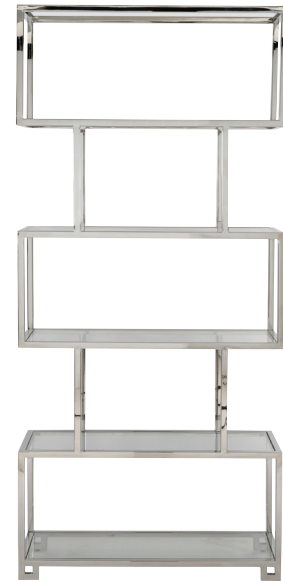

FOUNDATIONS

FOUNDATIONS DESK 306512

W 56 | D 29 | H 30.50 in.

Top in Linen finish with end panels in Light Shale finish and a metal stretcher in Brushed Stainless Steel finish. One soft-closing drawer with hand-pull over inset Brushed Stainless Steel-finished plate.

FOWLER

FOWLER ETAGERE 362128

W 38 | D 16 | H 84 in.

Hammered steel frame in Blackened Aged Iron finish with five tempered glass shelves.

KALEY

KALEY ETAGERE 309816

W 38 | D 16 | H 82 in.

Solid and tubular polished stainless steel frame. Five inset tempered glass shelves with polished edge.

LINEA

LINEA DESK 384510S, 384510

W 72 | D 28 | H 29.50 in.

Laminated Black Forest marble top and end panel with cast aluminum pedestal in Textured Graphite finish.

MODULUM

MODULUM ETAGERE 315812

W 40 | D 18 | H 88 in.

Sahara finish on veneered open front etagere. Back panel, three fixed shelves and one fixed shelf surface with drawer at bottom. Two polished stainless steel supports on front of etagere. Plinth base with adjustable glides.