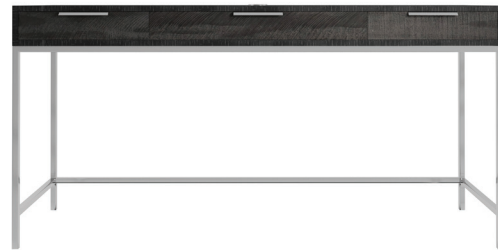

CALISTA

CALISTA DESK 388510

W 54.25 | D 27 | H 30.25 in.

Top in Silken Pearl finish with three drawers. Polished stainless steel base composed of conjoining rods in Polished Nickel finish.

COLEMAN

COLEMAN FILE CABINET D14505

W 32 | D 22 | H 30 in.

Planked solid pine top in Cinder finish. Two drawers. Bottom drawer has hanging file rods for letter or legal size files. Polished stainless steel base and stretchers in Grey Mist finish.