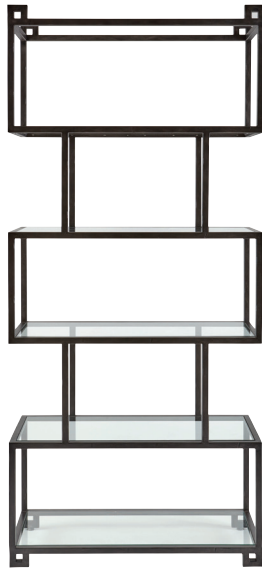

FOUNDATIONS

FOUNDATIONS DESK 306512

W 56 | D 29 | H 30.50 in.

Top in Linen finish with end panels in Light Shale finish and a metal stretcher in Brushed Stainless Steel finish. One soft-closing drawer with hand-pull over inset Brushed Stainless Steel-finished plate.

FOWLER

FOWLER ETAGERE 362128

W 38 | D 16 | H 84 in.

Hammered steel frame in Blackened Aged Iron finish with five tempered glass shelves.

KALEY

KALEY ETAGERE 309816

W 38 | D 16 | H 82 in.

Solid and tubular polished stainless steel frame. Five inset tempered glass shelves with polished edge.