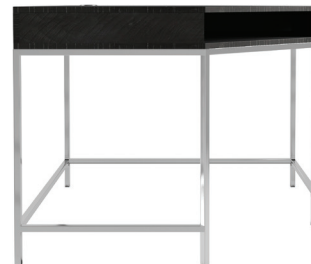

W 32 | D 22 | H 30 in.

Planked solid pine top in Cinder finish. Two drawers. Bottom drawer has hanging file rods for letter or legal size files. Polished stainless steel base and stretchers in Grey Mist finish.

COLEMAN DESK D14506

W 60 | D 22 | H 30 in.

Planked solid pine top in Cinder finish with metal grommet hole with cover. Three drawers. Center drawer has drop front. Two plug receptacles with two USB ports. Polished stainless steel base and stretchers in Grey Mist finish.