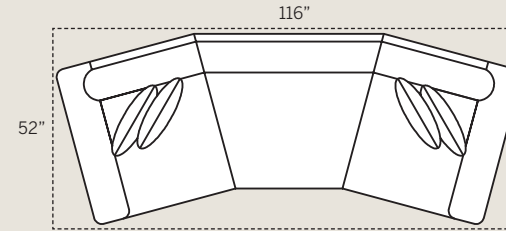

*Medium Natural Nail Heads
Standard on Panel Arm
Leather and Leather Fabric

Note: All Leather Styles (-L)
Back Pillows are
Velcro Semi-Attached

POPULAR SECTIONAL CONFIGURATIONS

WINSTON COLLECTION

7400 Sofa
Overall: H 38 W 90 D 40
Seating: H 18 W 72 D 24
Seat Height: 20 Arm Height: 26
Pillows: 4 P21

7475 Studio Sofa
Overall: H 38 W 84 D 40
Seating: H 18 W 66 D 24
Seat Height: 20 Arm Height: 26
Pillows: 4 P21

7420 Loveseat
Overall: H 38 W 66 D 40
Seating: H 18 W 48 D 24
Seat Height: 20 Arm Height: 26
Pillows: 2 P21

7401 Chair
Overall: H 38 W 40 D 40
Seating: H 18 W 22 D 24
Seat Height: 20 Arm Height: 26

7465 Conversation Sofa
Overall: H 38 W 116 D 40
Seating: H 18 W 70 D 24
Seat Height: 20 Arm Height: 26
Pillows: 4 P21