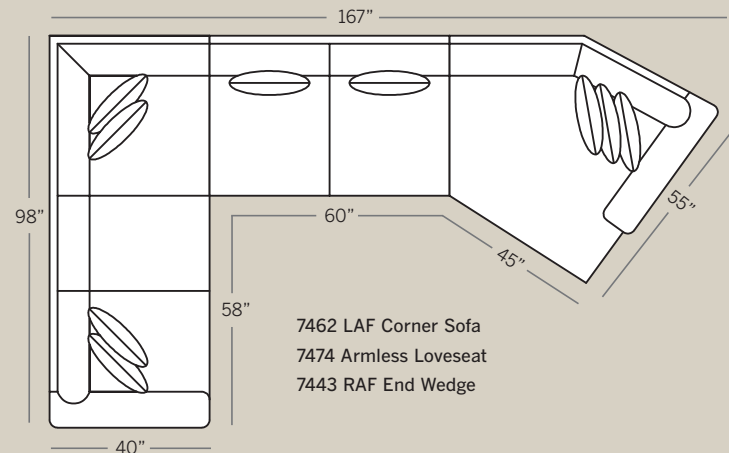

How To Order >

EXAMPLE:
Sofa 7400-PAT-F
Sofa with Panel Arm,
Attached Back, Turned Leg
in Fabric

Standard Features:
Seat Cushions: High Resiliency
Back Pillows: Loose or Attached
Finish: Warm Brown
(No Finish Options)

*Medium Natural Nail Heads
Standard on Panel Arm
Leather and Leather Fabric

Note: All Leather Styles (-L)
Back Pillows are
Velcro Semi-Attached

POPULAR SECTIONAL CONFIGURATIONS

WINSTON COLLECTION

7400 Sofa
Overall: H 38 W 90 D 40
Seating: H 18 W 72 D 24
Seat Height: 20 Arm Height: 26
Pillows: 4 P21

7475 Studio Sofa
Overall: H 38 W 84 D 40
Seating: H 18 W 66 D 24
Seat Height: 20 Arm Height: 26
Pillows: 4 P21

7420 Loveseat
Overall: H 38 W 66 D 40
Seating: H 18 W 48 D 24
Seat Height: 20 Arm Height: 26
Pillows: 2 P21

Drawings are 1/4" scale

Please note: All Track Arm Pieces are 2.5 inches less per arm on overall width.