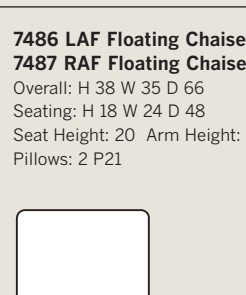

7486 LAF Floating Chaise
7487 RAF Floating Chaise
Overall: H 38 W 35 D 66
Seating: H 18 W 24 D 48
Seat Height: 20 Arm Height: 26
Pillows: 2 P21