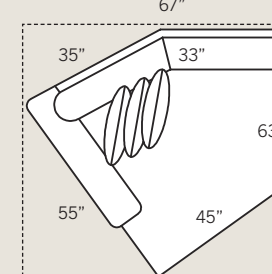

7454 Armless Chair
Overall: H 38 W 25 D 40
Seating: H 18 W 25 D 24
Seat Height: 20
Pillows: 1 P21

7474 Armless Loveseat
Overall: H 38 W 60 D 40
Seating: H 18 W 60 D 24
Seat Height: 20
Pillows: 2 P21

7472 LAF One Arm Loveseat
7473 RAF One Arm Loveseat
Overall: H 38 W 58 D 40
Seating: H 18 W 49 D 24
Seat Height: 20 Arm Height: 26
Pillows: 2 P21

7452 LAF One Arm Sofa
7453 RAF One Arm Sofa
Overall: H 38 W 82 D 40
Seating: H 18 W 73 D 24
Seat Height: 20 Arm Height: 26
Pillows: 2 P21

7412 LAF One Arm Chair
7413 RAF One Arm Chair
Overall: H 38 W 35 D 40
Seating: H 18 W 24 D 24
Seat Height: 20 Arm Height: 26
Pillows: 1 P21

Note: Floating Chaise must include Floating Ottoman.

7486 LAF Floating Chaise
7487 RAF Floating Chaise
Overall: H 38 W 35 D 66
Seating: H 18 W 24 D 48
Seat Height: 20 Arm Height: 26
Pillows: 2 P21

7482 LAF One Arm Chaise
7483 RAF One Arm Chaise
Overall: H 38 W 38 D 66
Seating: H 18 W 29 D 48
Seat Height: 20 Arm Height: 26
Pillows: 2 P21

Drawings are 1/4" scale

Please note: All Track Arm Pieces are 2.5 inches less per arm on overall width.