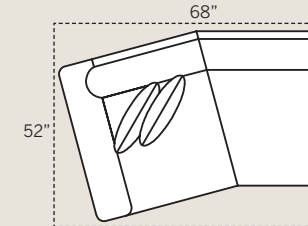

7461 Corner Chair
Overall: H 38 W 40 D 40
Seating: H 18 W 24 D 24
Seat Height: 20 Arm Height: N/A
Pillows: 2 P21

7455 Chair & 1/2
Overall: H 38 W 48 D 40
Seating: H 18 W 30 D 24
Seat Height: 20 Arm Height: 26
Pillows: 2 P21

7408 Ottoman
Overall: H 18 W 27 D 21

7468 Ottoman & 1/2
Overall: H 18 W 38 D 25

7480 Wedge
Overall: H 38 W 69 D 40
Seating: H 18 W 50 D 24
Seat Height: 20 Arm Height: N/A
Pillows: 2 P21

7462 LAF Corner Sofa
7463 RAF Corner Sofa
Overall: H 38 W 98 D 40
Seating: H 18 W 74 D 24
Seat Height: 20 Arm Height: 26
Pillows: 4 P21

7422 LAF Angle Loveseat
7423 RAF Angle Loveseat
Overall: H 38 W 68 D 40
Seating: H 18 W 49 D 24
Seat Height: 20 Arm Height: 26
Pillows: 2 P21

7484 Armless Sofa
Overall: H 38 W 72 D 40
Seating: H 18 W 72 D 24
Seat Height: 20
Pillows: 2 P21

7454 Armless Chair
Overall: H 38 W 25 D 40
Seating: H 18 W 25 D 24
Seat Height: 20
Pillows: 1 P21

7474 Armless Loveseat
Overall: H 38 W 60 D 40
Seating: H 18 W 60 D 24
Seat Height: 20
Pillows: 2 P21

7472 LAF One Arm Loveseat
7473 RAF One Arm Loveseat
Overall: H 38 W 58 D 40
Seating: H 18 W 49 D 24
Seat Height: 20 Arm Height: 26
Pillows: 2 P21