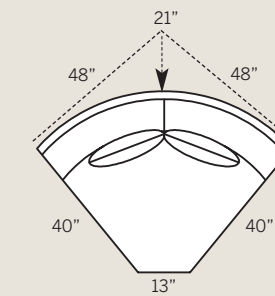

7401 Chair
Overall: H 38 W 40 D 40
Seating: H 18 W 22 D 24
Seat Height: 20 Arm Height: 26

7465 Conversation Sofa
Overall: H 38 W 116 D 40
Seating: H 18 W 70 D 24
Seat Height: 20 Arm Height: 26
Pillows: 4 P21

7461 Corner Chair
Overall: H 38 W 40 D 40
Seating: H 18 W 24 D 24
Seat Height: 20 Arm Height: N/A
Pillows: 2 P21

7455 Chair & 1/2
Overall: H 38 W 48 D 40
Seating: H 18 W 30 D 24
Seat Height: 20 Arm Height: 26
Pillows: 2 P21

7408 Ottoman
Overall: H 18 W 27 D 21

7468 Ottoman & 1/2
Overall: H 18 W 38 D 25

7480 Wedge
Overall: H 38 W 69 D 40
Seating: H 18 W 50 D 24
Seat Height: 20 Arm Height: N/A
Pillows: 2 P21

7462 LAF Corner Sofa
7463 RAF Corner Sofa
Overall: H 38 W 98 D 40
Seating: H 18 W 74 D 24
Seat Height: 20 Arm Height: 26
Pillows: 4 P21

Drawings are 1/4" scale

Please note: All Track Arm Pieces are 2.5 inches less per arm on overall width.