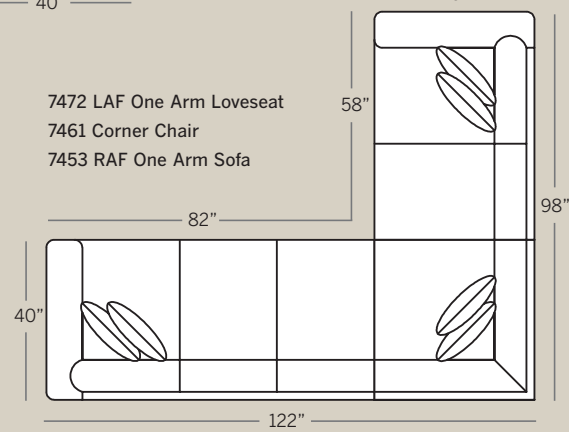

How To Order >

EXAMPLE:
Sofa 7400-PAT-F
Sofa with Panel Arm,
Attached Back, Turned Leg
in Fabric

Standard Features:
Seat Cushions: High Resiliency
Back Pillows: Loose or Attached
Finish: Warm Brown
(No Finish Options)

*Medium Natural Nail Heads
Standard on Panel Arm
Leather and Leather Fabric

Note: All Leather Styles (-L)
Back Pillows are
Velcro Semi-Attached

POPULAR SECTIONAL CONFIGURATIONS

WINSTON COLLECTION

7400 Sofa
Overall: H 38 W 90 D 40
Seating: H 18 W 72 D 24
Seat Height: 20 Arm Height: 26
Pillows: 4 P21

7475 Studio Sofa
Overall: H 38 W 84 D 40
Seating: H 18 W 66 D 24
Seat Height: 20 Arm Height: 26
Pillows: 4 P21

7420 Loveseat
Overall: H 38 W 66 D 40
Seating: H 18 W 48 D 24
Seat Height: 20 Arm Height: 26
Pillows: 2 P21

Drawings are 1/4" scale

Please note: All Track Arm Pieces are 2.5 inches less per arm on overall width.