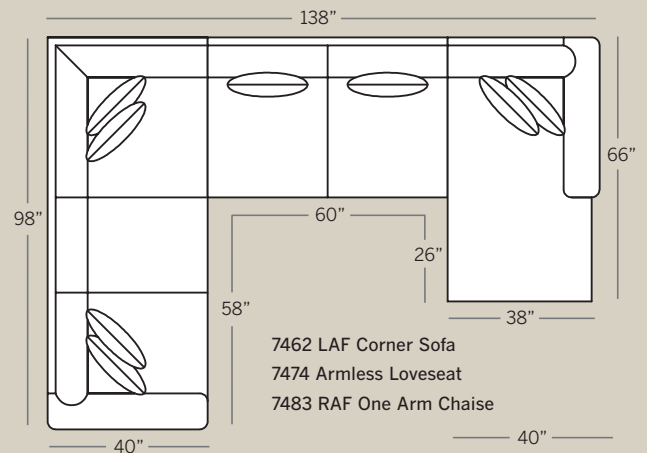

*Medium Natural Nail Heads
Standard on Panel Arm
Leather and Leather Fabric

Note: All Leather Styles (-L)
Back Pillows are
Velcro Semi-Attached

POPULAR SECTIONAL CONFIGURATIONS

WINSTON COLLECTION

7400 Sofa
Overall: H 38 W 90 D 40
Seating: H 18 W 72 D 24
Seat Height: 20 Arm Height: 26
Pillows: 4 P21

7475 Studio Sofa
Overall: H 38 W 84 D 40
Seating: H 18 W 66 D 24
Seat Height: 20 Arm Height: 26
Pillows: 4 P21

7420 Loveseat
Overall: H 38 W 66 D 40
Seating: H 18 W 48 D 24
Seat Height: 20 Arm Height: 26
Pillows: 2 P21

7408 Ottoman
Overall: H 18 W 27 D 21

7468 Ottoman & 1/2
Overall: H 18 W 38 D 25

7480 Wedge
Overall: H 38 W 69 D 40
Seating: H 18 W 50 D 24
Seat Height: 20 Arm Height: N/A
Pillows: 2 P21

7462 LAF Corner Sofa
7463 RAF Corner Sofa
Overall: H 38 W 98 D 40
Seating: H 18 W 74 D 24
Seat Height: 20 Arm Height: 26
Pillows: 4 P21

Drawings are 1/4" scale

Please note: All Track Arm Pieces are 2.5 inches less per arm on overall width.