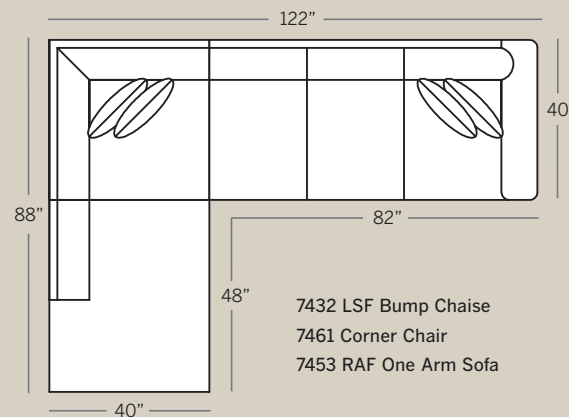

*Medium Natural Nail Heads
Standard on Panel Arm
Leather and Leather Fabric

Note: All Leather Styles (-L)
Back Pillows are
Velcro Semi-Attached

POPULAR SECTIONAL CONFIGURATIONS

WINSTON COLLECTION

7400 Sofa
Overall: H 38 W 90 D 40
Seating: H 18 W 72 D 24
Seat Height: 20 Arm Height: 26
Pillows: 4 P21

7475 Studio Sofa
Overall: H 38 W 84 D 40
Seating: H 18 W 66 D 24
Seat Height: 20 Arm Height: 26
Pillows: 4 P21

7420 Loveseat
Overall: H 38 W 66 D 40
Seating: H 18 W 48 D 24
Seat Height: 20 Arm Height: 26
Pillows: 2 P21

7408 Ottoman
Overall: H 18 W 27 D 21

7468 Ottoman & 1/2
Overall: H 18 W 38 D 25

7480 Wedge
Overall: H 38 W 69 D 40
Seating: H 18 W 50 D 24
Seat Height: 20 Arm Height: N/A
Pillows: 2 P21

7462 LAF Corner Sofa
7463 RAF Corner Sofa
Overall: H 38 W 98 D 40
Seating: H 18 W 74 D 24
Seat Height: 20 Arm Height: 26
Pillows: 4 P21

Drawings are 1/4" scale

Please note: All Track Arm Pieces are 2.5 inches less per arm on overall width.