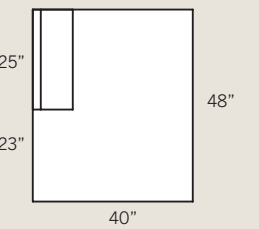

7454 Armless Chair
Overall: H 38 W 25 D 40
Seating: H 18 W 25 D 24
Seat Height: 20
Pillows: 1 P21

7474 Armless Loveseat
Overall: H 38 W 60 D 40
Seating: H 18 W 60 D 24
Seat Height: 20
Pillows: 2 P21

7472 LAF One Arm Loveseat
7473 RAF One Arm Loveseat
Overall: H 38 W 58 D 40
Seating: H 18 W 49 D 24
Seat Height: 20 Arm Height: 26
Pillows: 2 P21

7452 LAF One Arm Sofa
7453 RAF One Arm Sofa
Overall: H 38 W 82 D 40
Seating: H 18 W 73 D 24
Seat Height: 20 Arm Height: 26
Pillows: 2 P21

7412 LAF One Arm Chair
7413 RAF One Arm Chair
Overall: H 38 W 35 D 40
Seating: H 18 W 24 D 24
Seat Height: 20 Arm Height: 26
Pillows: 1 P21

Note: Floating Chaise must include Floating Ottoman.

7486 LAF Floating Chaise
7487 RAF Floating Chaise
Overall: H 38 W 35 D 66
Seating: H 18 W 24 D 48
Seat Height: 20 Arm Height: 26
Pillows: 2 P21

7482 LAF One Arm Chaise
7483 RAF One Arm Chaise
Overall: H 38 W 38 D 66
Seating: H 18 W 29 D 48
Seat Height: 20 Arm Height: 26
Pillows: 2 P21

7442 LAF End Wedge
7443 RAF End Wedge
Overall: H 38 W 67 D 55
Seating: H 18 W 48 D 35
Seat Height: 20 Arm Height: 26
Pillows: 3 P21

7432 LSF Bump Chaise
7433 RSF Bump Chaise
Overall: H 38 W 40 D 48
Seating: H 18 W 24 D 48
Seat Height: 20 Arm Height: N/A