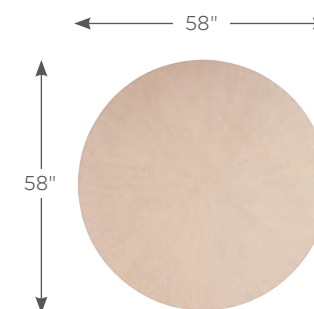

578-875C Hanson Round Dining Table