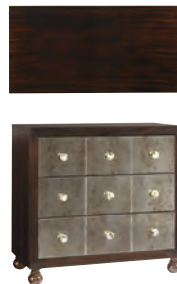

537-624 Starlight Mirrored Nightstand
Overall size 36W x 18D x 33.75H in.
3 drawers with antique mirrored fronts;
penn shell hardware
Shown on pages 12 and 71