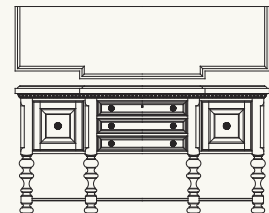

619-869 REGIMENT HUNTBOARD
2 doors; 3 drawers
2 felt lined, 1 felt-lined and divided for silver; 1 shelf
Overall size: 74W x 21D x 37H in.
Some assembly required
Shown on page 21