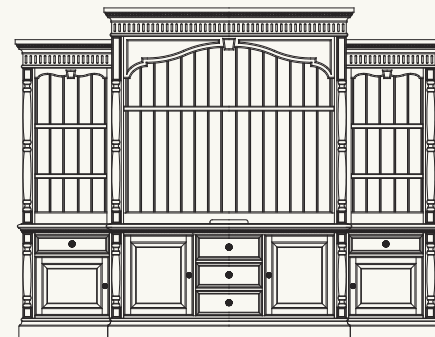

619-989LH GRENADIER LEFT-FACING WALL UNIT HUTCH
2 adjustable wood framed glass shelves; light
Overall size: 30½W x 23D x 58H in.
Complements 989LB Left-Facing Wall Unit Base
Shown on pages 52, 53, 55

619-989CH GRENADIER ENTERTAINMENT CENTER HUTCH
1 adjustable shelf; light; ventilated back; grommet for electrical cords
Overall size: 79W x 26½D x 68H in.
Complements -989CB Entertainment Console Base
Shown on pages 52, 53, 54, 55

619-989CB GRENADIER ENTERTAINMENT CONSOLE BASE
2 doors (interchangeable wood or glass panels); 3 drawers; 4 adjustable shelves; ventilated back; grommet for electrical cords
Overall size: 77½W x 25½D x 36H in.
Accommodates -989CH Entertainment Center Hutch
Shown on pages 52, 53, 54, 55

619-989RH GRENADIER RIGHT-FACING WALL UNIT HUTCH
2 adjustable wood framed glass shelves; light
Overall size: 30½W x 23D x 58H in.
Complements-989RB Right-Facing Wall Unit Base
Shown on pages 52, 53, 55

619-989RB GRENADIER RIGHT-FACING WALL UNIT BASE
1 door (interchangeable wood or speaker cloth panel); 1 drawer; 1 adjustable shelf; ventilated back; grommet for electrical cords
Overall size: 29½W x 22½D x 36H in.
Accommodates -989RH Right-Facing Wall Unit Hutch
Shown on pages 52, 53, 55