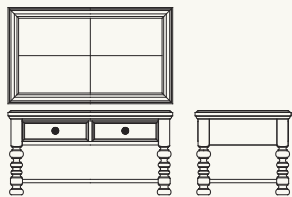

619-943 EXPLORER END TABLE
1 drawer; 1 shelf
Overall size: 26W x 28½D x 27½H in.
Some assembly required
Shown on page 38

619-944 PLANTATION ACCENT TABLE
Wood framed hammered copper top; metal accents
Overall size: 28W x 23D x 25½H in.
Some assembly required
Shown on page 40