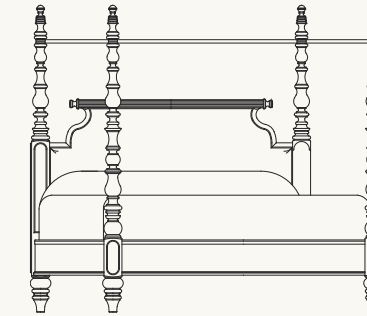

619-173C SOVEREIGN POSTER BED, QUEEN

Metal Canopy
Headboard 65½W x 61½H in.
Post 89½H in.
Footboard 65½W x 21H in.
Post 89½H in high position
Post 44H in low position
Overall length 92¼ in.
Bottom of box springs to floor 12½ in.
Consists of:
-173HB Headboard
-173FB Footboard
-173SRCF Side Rails and Canopy Frame
Footboard posts break for high/low post option

619-174C SOVEREIGN POSTER BED, KING

Metal Canopy
Headboard 82W x 61½H in.
Post 89½H in.
Footboard 82W x 21H in.
Post 89½H in high position
Post 44H in low position
Overall length 92¼ in.
Bottom of box springs to floor 12½ in.
Consists of:
-174HB Headboard
-174FB Footboard
-174SRCF Side Rails and Canopy Frame
Footboard posts break for high/low post option
Shown on pages 5, 7, 8

619-175C SOVEREIGN POSTER BED, CALIFORNIA KING

Metal Canopy
Headboard 82W x 61½H in.
Post 89½H in.
Footboard 82W x 21H in.
Post 89½H in high position
Post 44H in low position
Overall length 96¼ in.
Bottom of box springs to floor 12½ in.
Consists of:
-174HB Headboard
-174FB Footboard
-175SRCF Side Rails and Canopy Frame
Footboard posts break for high/low post option

621-202 SAHARA MIRROR
Leather and cast resin frame with decorative nail head trim
Plate cut to pattern 33¼W x 33¼H in.
1¼ in. bevel
Overall framed size: 48W x 48H in.
Shown on pages 25, 28

619-203 GRENVILLE MIRROR
Plate cut to pattern 25¼W x 40H in.
Overall framed size: 38¼W x 52¼H in.
Shown on page 10

619-204 FAIRPOINT MIRROR
Cast resin accents
Plate 24¼W x 36¼H in.
1¼ in. bevel
Overall framed size: 36W x 48H in.
Can be hung vertically or horizontally
Shown on page 43

619-205 CARAVAN MIRROR
Safari leather frame with cast resin molding
Plate 24¼W x 33¼H in.
1¼ in. bevel
Overall framed size: 43¼W x 52¼H in.
Can be hung vertically or horizontally
Shown on page 21

619-222 STONY POINT DRESSER
8 drawers
Top two drawers have drop-front pullout for media components; vented backs
Overall size: 60W x 22D x 44H in.
Shown on page 10