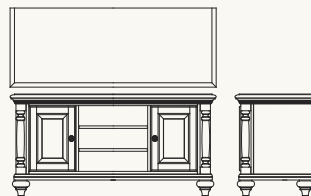

619-989LB GRENADIER LEFT-FACING WALL UNIT BASE
1 door-interchangeable wood or speaker cloth panel; 1 drawer; 1 adjustable shelf; ventilated back; grommet for electrical cords
Overall size: 29½W x 22½D x 36H in.
Accommodates -989LH Left-Facing Wall Unit Hutch
Shown on pages 52, 53, 55

MEDIA ROOM

619-907 HARRINGTON ENTERTAINMENT CONSOLE
2 doors with interchangeable wood or glass panels; 6 adjustable shelves; grommets for electrical cords
Overall size: 60W x 23D x 29½H in.
Shown on pages 56, 57