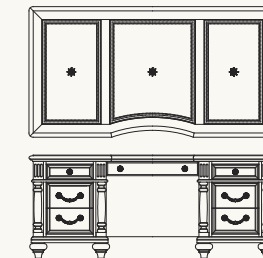

619-936 ADMIRALTY EXECUTIVE DESK
Leather top; 6 drawers-1 full extension file drawer; 2 slideout dictation shelves; modesty panel; shelf in center section
Knee space 25W x 24H in.
Overall size: 72W x 38D x 30H in.
Shown on pages 59, 60