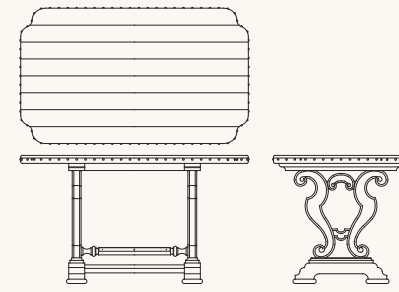

621-873 SIENNA BISTRO TABLE
Hand hewn top; decorative nail head trim
Bottom of apron to floor 33½ in.
Overall size: 64W x 38D x 36H in.
Base - highly distressed black finish
Top - lightly distressed wood finish
Some assembly required
Shown on pages 26, 27