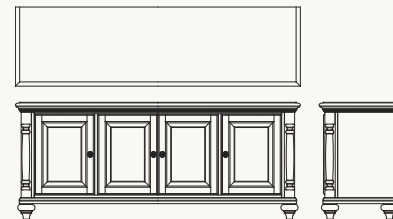

619-908 WELLINGTON ENTERTAINMENT CONSOLE
4 doors (left and right facing doors have interchangeable glass, wood or speaker cloth panels, center doors have interchangeable wood or glass panels); 6 adjustable shelves; ventilated back; grommets for electrical cords
Overall size: 83W x 23D x 34H in.
Accommodates -918 Hutch
Shown on page 49