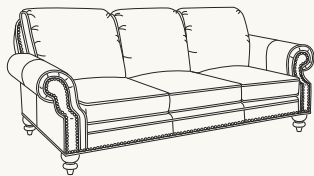

7721-33-01 WARMICK SOFA

Overall 88W x 40½D x 38H in.
Seat 20H in., Arm 25½H in.
Inside 70W x 22D in.
Standard Seat Cushions Ultra Down
Standard Feature Nail Head Trim
Standard Finish Available Only As Shown
Shown in married leather and finish on page 46