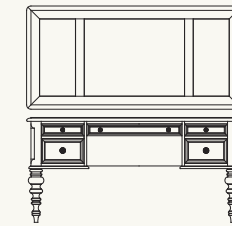

619-935 PORT ROYAL DESK
1 full extension file drawer-will accommodate legal/letter size files; drop front keyboard drawer; pullout dictation shelf; 2 storage drawers
Knee space 23½W x 25½H in.
Overall size: 62½W x 30D x 30½H in.
Some assembly required
Shown on page 62