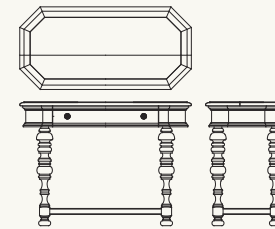

HOME OFFICE

619-933 ADELAIDE WRITING DESK
Lift top reveals leather work surface; drop front keyboard drawer; 2 drawers
Knee space 31W x 26½H in.
Overall size: 50W x 24D x 36H in.
Some assembly required
Shown on pages 40, 41, 63