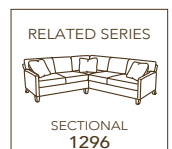

RELATED SERIES

SECTIONAL
1296