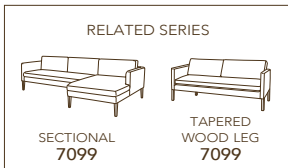

LEATHER SLIPCOVER IS NOT AVAILABLE FOR THE 7099 SECTIONAL.