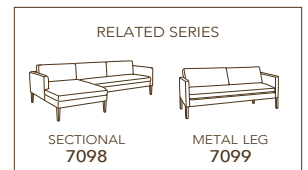

STANDARD WITH TOPSTITCHING
STANDARD CUSHION – naturalLEE

		UPHOLSTERY	LEATHER	COVERALLS	OVERALL	INSIDE	SEAT	ARM	BACK RAIL HEIGHT	STD THROWS
	EXTRA LONG SOFA	7098-44	L7098-44 LS7098-44	C7098-44	w95 d35 h33	w88 d22 h17	H17	H27	H27	NONE
	SOFA	7098-03	L7098-03 LS7098-03	C7098-03	w83 d35 h33	w76 d22 h17	H17	H27	H27	NONE
	APARTMENT SOFA	7098-11	L7098-11 LS7098-11	C7098-11	w71 d35 h33	w64 d22 h17	H17	H27	H27	NONE
	CHAIR	7098-01	L7098-01 LS7098-01	C7098-01	w28 d35 h33	w21 d22 h17	H17	H27	H27	NONE
	OTTOMAN	7098-00	L7098-00 LS7098-00	C7098-00	w23 d18 h17	—	—	—	—	—

LEATHER SLIPCOVER IS NOT AVAILABLE FOR THE 7098 SECTIONAL.