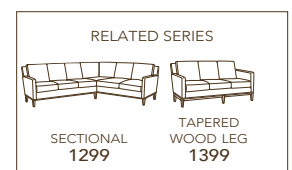

STANDARD WITH TOPSTITCHING
POLISHED METAL LEGS
STANDARD CUSHION – Haven

		UPHOLSTERY	LEATHER	COVERALLS	OVERALL	INSIDE	SEAT	ARM	BACK RAIL HEIGHT	STD THROWS
	EXTRA LONG SOFA	1299-44	L1299-44	N/A	W107 D36 H34	W100 D23 H18	H17	H24	H34	NONE
	SOFA	1299-03	L1299-03	N/A	W83 D36 H34	W76 D23 H18	H17	H24	H34	NONE
	TWO CUSHION SOFA	1299-32	L1299-32	N/A	W83 D36 H34	W76 D23 H18	H17	H24	H34	NONE
	APARTMENT SOFA	1299-11	L1299-11	N/A	W72 D36 H34	W65 D23 H18	H17	H24	H34	NONE
	LOVESEAT	1299-02	L1299-02	N/A	W59 D36 H34	W52 D23 H18	H17	H24	H34	NONE
	CHAIR	1299-01	L1299-01	N/A	W31 D34 H33	W24 D21 H17	H17	H24	H33	NONE
	OTTOMAN	1299-00	L1299-00	N/A	W23 D18 H17	—	—	—	—	—