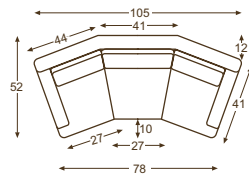

3700-03 SOFA

SHOWN WITH OPTIONAL BANDING AND JUMBO NAIL HEAD

L3700-03 SOFA

C3700-03 SOFA

STANDARD WITH FRENCH SEAM

3700-33

3700-33

STANDARD WITH TOPSTITCHING
STANDARD WITH POLY DOWN BACKS
STANDARD CUSHION – naturalLEE