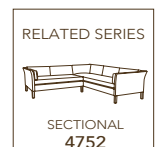

STANDARD WITH TOPSTITCHING
STANDARD CUSHION – naturalLEE

	UPHOLSTERY	LEATHER	COVERALLS	OVERALL	INSIDE	SEAT	ARM	BACK RAIL HEIGHT	ARM BOLSTERS
SOFA	4752-03	L4752-03	C4752-03	W85 D35 H31	W65 D21 H11	H19	H26	H26	(2) 8.5x26x2
APARTMENT SOFA	4752-11	L4752-11	C4752-11	W58 D35 H31	W38 D21 H11	H19	H26	H26	(2) 8.5x26x2
CHAIR	4752-01	L4752-01	C4752-01	W33 D33 H31	W24 D19 H11	H19	H26	H26	NONE

* THE COVERALLS OPTION FOR THE 4752 SERIES IS NEW FOR OCTOBER 2022