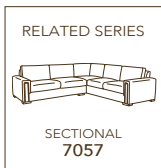

STANDARD WITH FRENCH SEAM
STANDARD WITH SMALL NAIL HEAD ON ARM PANEL
STANDARD WITH SMALL SPACED NAIL HEAD ON OUTBACK
STANDARD CUSHION – **naturalLEE**

	UPHOLSTERY	LEATHER	COVERALLS	OVERALL	INSIDE	SEAT	ARM	BACK RAIL HEIGHT	STD THROWS
SOFA	7057-03	L7057-03	N/A	W96 D39 H33	W79 D23 H16	H19	H23	H30	NONE
APARTMENT SOFA	7057-11	L7057-11	N/A	W86 D39 H33	W69 D23 H16	H19	H23	H30	NONE
CHAIR	7057-01	L7057-01	N/A	W40 D37 H33	W25 D21 H16	H19	H23	H30	NONE
SWIVEL CHAIR	7057-01SW	L7057-01SW	N/A	W40 D37 H33	W25 D21 H16	H19	H23	H30	NONE
OTTOMAN	7057-00	L7057-00	N/A	W38 D29 H17	—	—	—	—	—