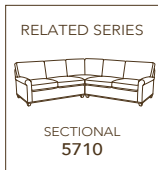

STANDARD WITH TOPSTITCHING
STANDARD CUSHION – naturalLEE

		UPHOLSTERY	LEATHER	COVERALLS	OVERALL	INSIDE	SEAT	ARM	BACK RAIL HEIGHT	STD THROWS
	SOFA	5710-03	N/A	C5710-03	W91 D38 H36	W78 D21 H18	H19	H24	H31	NONE
	QUEEN SLEEPER	5710-05	N/A	C5710-05	W91 D38 H36	W78 D21 H18	H19	H24	H31	NONE
	APARTMENT SOFA	5710-11	N/A	C5710-11	W83 D38 H36	W70 D21 H18	H19	H24	H31	NONE
	FULL SLEEPER	5710-13	N/A	C5710-13	W83 D38 H36	W70 D21 H18	H19	H24	H31	NONE
	CHAIR	5710-01	N/A	C5710-01	W33 D38 H36	W20 D21 H18	H19	H24	H31	NONE
	SWIVEL GLIDER	5710-01SG	N/A	C5710-01SG	W33 D38 H36	W20 D21 H18	H19	H24	H31	NONE
	SWIVEL CHAIR	5710-01SW	N/A	C5710-01SW	W33 D38 H36	W20 D21 H18	H19	H24	H31	NONE
	OTTOMAN	5710-00	N/A	C5710-00	W27 D21 H16	—	—	—	—	—