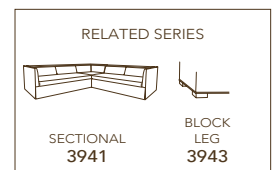

STANDARD WITH TOPSTITCHING
STANDARD CUSHION – naturalLEE

		UPHOLSTERY	LEATHER	COVERALLS	OVERALL	INSIDE	SEAT	ARM	BACK RAIL HEIGHT	STD THROWS
	EXTRA LONG SOFA	3941-44	N/A	C3941-44	W102 D40 H33	W93 D23 H17	H17	H29	H29	NONE
	SOFA	3941-03	N/A	C3941-03	W92 D40 H33	W83 D23 H17	H17	H29	H29	NONE
	APARTMENT SOFA	3941-11	N/A	C3941-11	W82 D40 H33	W73 D23 H17	H17	H29	H29	NONE
	CHAIR	3941-01	N/A	C3941-01	W33 D38 H33	W24 D21 H17	H17	H29	H29	NONE
	SWIVEL CHAIR	3941-01SW	N/A	C3941-01SW	W33 D38 H33	W24 D21 H17	H17	H29	H29	NONE
	OTTOMAN	3941-00	N/A	C3941-00	W31 D21 H16	—	—	—	—	—