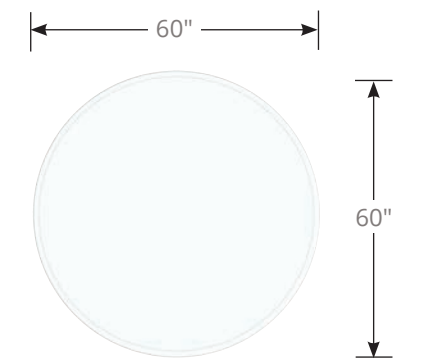

725-875B Rendezvous Round Metal Dining Table Base
28.25 Diameter x 28.25H in.

001-060GT Round Glass Top
60 Diameter, 1 inch bevel