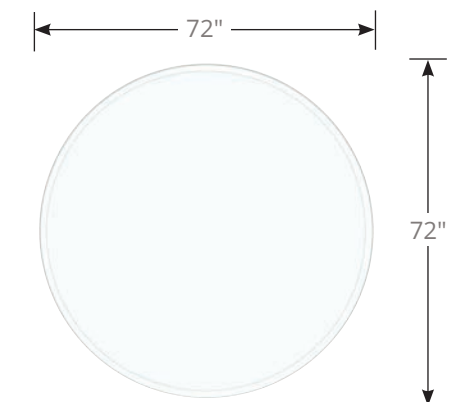

001-072GT Round Glass Top
72 Diameter, 1 inch bevel