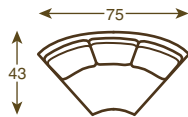

3923-04RF
ONE ARM CHAIR

3923-85LF
ONE ARM CHAISE

3923-85RF
ONE ARM CHAISE

3923-08
ARMLESS CHAIR

3923-26
ROUND CORNER

STANDARD WITH SECTIONAL CONNECTORS
 STANDARD WITH TOPSTITCHING
 STANDARD CUSHION –naturalLEE