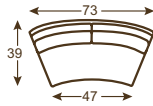

5022-04LF
ONE ARM CHAIR

5022-04RF
ONE ARM CHAIR

5022-08
ARMLESS CHAIR

5022-90
OTTOMAN

5022-06
SQUARE CORNER

5022-26
ROUND CORNER

SECTIONAL CONNECTORS NOT AVAILABLE
 STANDARD WITH NON SKID GLIDES
 STANDARD WITH TOPSTITCHING
 STANDARD CUSHION – naturalLEE
 OAK BASE