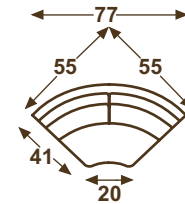

1972-06
SQUARE CORNER

1972-09
ARMLESS LOVESEAT

1972-26
ROUND CORNER

STANDARD WITH SECTIONAL CONNECTORS
STANDARD CUSHION – naturalLEE

	UPHOLSTERY	LEATHER	COVERALLS	OVERALL	INSIDE	SEAT	ARM	BACK RAIL HT.	THROWS
ONE ARM SOFA	1972-18LF / 1972-18RF	N/A	N/A	W81 D41 H33	W75 D25 H16	H17	H20	H28	NONE
CORNERING SOFA	1972-23LF / 1972-23RF	N/A	N/A	W97 D41 H33	W75 D25 H16	H17	H20	H28	NONE
ONE ARM LOVESEAT	1972-19LF / 1972-19RF	N/A	N/A	W56 D41 H33	W50 D25 H16	H17	H20	H28	NONE
ONE ARM CHAISE	1972-85LF / 1972-85RF	N/A	N/A	W32 D61 H33	W26 D41 H16	H17	H20	H28	NONE
SQUARE CORNER	1972-06	N/A	N/A	W41 D41 H33	W25 D25 H16	H17	—	H28	NONE
ROUND CORNER	1972-26	N/A	N/A	W77 D41 H33	W55 D25 H16	H17	—	H28	NONE
ARMLESS LOVESEAT	1972-09	N/A	N/A	W50 D41 H33	W50 D25 H16	H17	—	H28	NONE