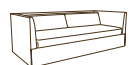

STANDARD WITH SECTIONAL CONNECTORS

STANDARD WITH TOPSTITCHING

STANDARD CUSHION – naturalLEE

	UPHOLSTERY	LEATHER	COVERALLS	OVERALL	INSIDE	SEAT	ARM	BACK RAIL HT.	THROWS
ONE ARM SOFA	3941-18LF / 3941-18RF	N/A	C3941-18LF / C3941-18RF	w87 d40 h33	w83 d23 h17	H17	H29	H29	NONE
CORNERING SOFA	3941-23LF / 3941-23RF	N/A	C3941-23LF / C3941-23RF	w117 d40 h33	w96 d23 h17	H17	H29	H29	NONE
LONG CORNERING SOFA	3941-28LF / 3941-28RF	N/A	C3941-28LF / C3941-28RF	w127 d40 h33	w106 d23 h17	H17	H29	H29	NONE
ONE ARM LOVESEAT	3941-19LF / 3941-19RF	N/A	C3941-19LF / C3941-19RF	w77 d40 h33	w73 d23 h17	H17	H29	H29	NONE
BUMPER CHAISE	3941-83LF / 3941-83RF	N/A	C3941-83LF / C3941-83RF	w92 d40 h33	w75 d31 h17	H17	H29	H29	NONE
ONE ARM CHAISE	3941-85LF / 3941-85RF	N/A	C3941-85LF / C3941-85RF	w40 d77 h33	w36 d60 h17	H17	H29	H29	NONE

RELATED SERIES