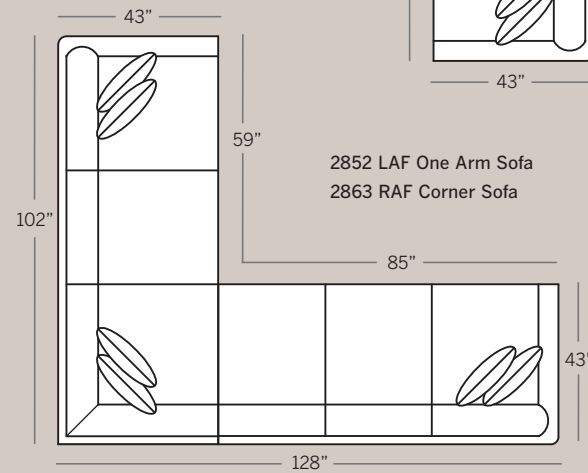

2861 Corner Chair
Overall: H 37 W 43 D 43
Seating: H 18 W 23 D 23
Seat Height: 19 Arm Height: N/A
Pillows: 2 P21

2801 Chair
Overall: H 37 W 36 D 43
Seating: H 18 W 26 D 23
Seat Height: 19 Arm Height: 25

2808 Ottoman
Overall: H 17 W 28 D 22

POPULAR SECTIONAL CONFIGURATIONS

2872 LAF One Arm Loveseat
2863 RAF Corner Sofa

2852 LAF One Arm Sofa
2861 Corner Chair
2853 RAF One Arm Sofa

2882 LAF One Arm Chaise
2874 Armless Loveseat
2863 RAF Corner Sofa

2852 LAF One Arm Sofa
2863 RAF Corner Sofa

2884 Armless Sofa
Overall: H 37 W 80 D 43
Seating: H 18 W 80 D 23
Seat Height: 19
Pillows: 2 P21

2874 Armless Loveseat
Overall: H 37 W 60 D 43
Seating: H 18 W 60 D 23
Seat Height: 19
Pillows: 2 P21

Drawings are 1/4" scale

*All dimensions are approximate