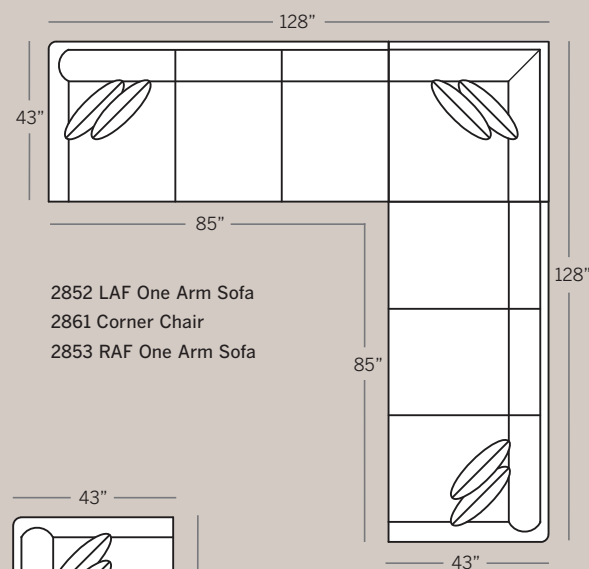

2852 LAF One Arm Sofa
2863 RAF Corner Sofa

2852 LAF One Arm Sofa
2861 Corner Chair
2853 RAF One Arm Sofa