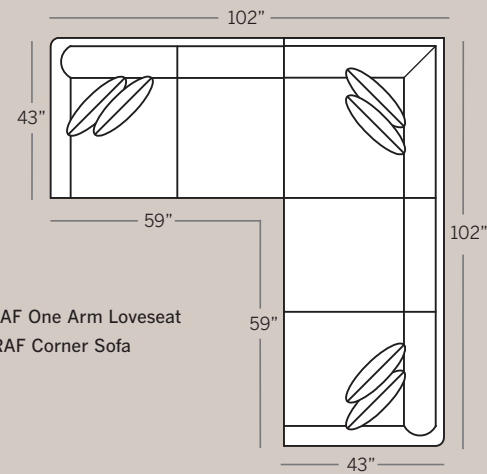

2820 Loveseat
Overall: H 37 W 64 D 43
Seating: H 18 W 54 D 23
Seat Height: 19 Arm Height: 25
Pillows: 2 P21

2862 LAF Corner Sofa
2863 RAF Corner Sofa
Overall: H 37 W 102 D 43
Seating: H 18 W 77 D 23
Seat Height: 19 Arm Height: 25
Pillows: 4 P21

2861 Corner Chair
Overall: H 37 W 43 D 43
Seating: H 18 W 23 D 23
Seat Height: 19 Arm Height: N/A
Pillows: 2 P21

2801 Chair
Overall: H 37 W 36 D 43
Seating: H 18 W 26 D 23
Seat Height: 19 Arm Height: 25

2808 Ottoman
Overall: H 17 W 28 D 22

POPULAR SECTIONAL CONFIGURATIONS

2872 LAF One Arm Loveseat
2863 RAF Corner Sofa

2852 LAF One Arm Sofa
2861 Corner Chair
2853 RAF One Arm Sofa

2882 LAF One Arm Chaise
2874 Armless Loveseat
2863 RAF Corner Sofa

2852 LAF One Arm Sofa
2863 RAF Corner Sofa

2884 Armless Sofa
Overall: H 37 W 80 D 43
Seating: H 18 W 80 D 23
Seat Height: 19
Pillows: 2 P21

2874 Armless Loveseat
Overall: H 37 W 60 D 43
Seating: H 18 W 60 D 23
Seat Height: 19
Pillows: 2 P21