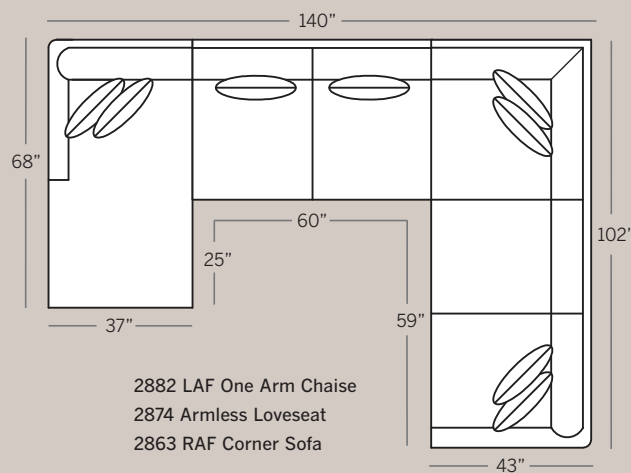

2861 Corner Chair
Overall: H 37 W 43 D 43
Seating: H 18 W 23 D 23
Seat Height: 19 Arm Height: N/A
Pillows: 2 P21

2801 Chair
Overall: H 37 W 36 D 43
Seating: H 18 W 26 D 23
Seat Height: 19 Arm Height: 25

2808 Ottoman
Overall: H 17 W 28 D 22

POPULAR SECTIONAL CONFIGURATIONS

2872 LAF One Arm Loveseat
2863 RAF Corner Sofa

2852 LAF One Arm Sofa
2861 Corner Chair
2853 RAF One Arm Sofa

2882 LAF One Arm Chaise
2874 Armless Loveseat
2863 RAF Corner Sofa

2852 LAF One Arm Sofa
2863 RAF Corner Sofa

2884 Armless Sofa
Overall: H 37 W 80 D 43
Seating: H 18 W 80 D 23
Seat Height: 19
Pillows: 2 P21

2874 Armless Loveseat
Overall: H 37 W 60 D 43
Seating: H 18 W 60 D 23
Seat Height: 19
Pillows: 2 P21

Drawings are 1/4" scale

*All dimensions are approximate