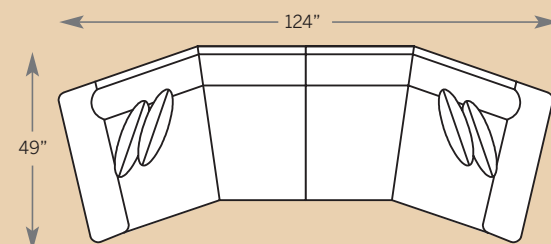

9922 LAF Angle Loveseat
Overall: H 38 W 62.5 D 40
Seating: H 18 W 49 D 22
Seat Height: 20 Arm Height: 27
Pillows: 2 P21

9923 RAF Angle Loveseat
Overall: H 38 W 62.5 D 40
Seating: H 18 W 49 D 22
Seat Height: 20 Arm Height: 27
Pillows: 2 P21

9961 Corner Chair
Overall: H 38 W 40 D 40
Seating: H 18 W 22 D 22
Seat Height: 20 Arm Height: 27
Pillows: 2 P21

POPULAR SECTIONAL CONFIGURATIONS

9962 LAF Corner Sofa
9953 RAF One Arm Sofa

9972 LAF One Arm Loveseat
9961 Corner Chair
9973 RAF One Arm Loveseat

9922 LAF Angle Loveseat
9923 RAF Angle Loveseat

9952 LAF One Arm Sofa
Overall: H 38 W 87 D 40
Seating: H 18 W 76 D 22
Seat Height: 20 Arm Height: 27
Pillows: 2 P21

9953 RAF One Arm Sofa
Overall: H 38 W 87 D 40
Seating: H 18 W 76 D 22
Seat Height: 20 Arm Height: 27
Pillows: 2 P21