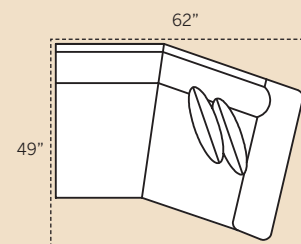

9900 Sofa
Overall: H 38 W 97 D 40
Seating: H 18 W 76 D 22
Seat Height: 20 Arm Height: 27
Pillows: 4 P21

9920 Loveseat
Overall: H 38 W 71 D 40
Seating: H 18 W 50 D 22
Seat Height: 20 Arm Height: 27
Pillows: 2 P21

9901 Chair & 1/2
Overall: H 38 W 52 D 40
Seating: H 18 W 31 D 22
Seat Height: 20 Arm Height: 27
Pillows: 2 P21

9908 Ottoman & 1/2
Overall: H 17 W 36 D 29

9965 Conversation Sofa
Overall: H 38 W 104 D 40
Seating: H 18 W 70 D 22
Seat Height: 20 Arm Height: 27
Pillows: 4 P21

9922 LAF Angle Loveseat
Overall: H 38 W 62.5 D 40
Seating: H 18 W 49 D 22
Seat Height: 20 Arm Height: 27
Pillows: 2 P21

9923 RAF Angle Loveseat
Overall: H 38 W 62.5 D 40
Seating: H 18 W 49 D 22
Seat Height: 20 Arm Height: 27
Pillows: 2 P21

9961 Corner Chair
Overall: H 38 W 40 D 40
Seating: H 18 W 22 D 22
Seat Height: 20 Arm Height: 27
Pillows: 2 P21

POPULAR SECTIONAL CONFIGURATIONS

9962 LAF Corner Sofa
9953 RAF One Arm Sofa

9972 LAF One Arm Loveseat
9961 Corner Chair
9973 RAF One Arm Loveseat