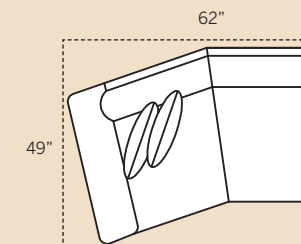

9900 Sofa
Overall: H 38 W 97 D 40
Seating: H 18 W 76 D 22
Seat Height: 20 Arm Height: 27
Pillows: 4 P21

9920 Loveseat
Overall: H 38 W 71 D 40
Seating: H 18 W 50 D 22
Seat Height: 20 Arm Height: 27
Pillows: 2 P21

9901 Chair & 1/2
Overall: H 38 W 52 D 40
Seating: H 18 W 31 D 22
Seat Height: 20 Arm Height: 27
Pillows: 2 P21

9908 Ottoman & 1/2
Overall: H 17 W 36 D 29

9965 Conversation Sofa
Overall: H 38 W 104 D 40
Seating: H 18 W 70 D 22
Seat Height: 20 Arm Height: 27
Pillows: 4 P21

9922 LAF Angle Loveseat
Overall: H 38 W 62.5 D 40
Seating: H 18 W 49 D 22
Seat Height: 20 Arm Height: 27
Pillows: 2 P21

9923 RAF Angle Loveseat
Overall: H 38 W 62.5 D 40
Seating: H 18 W 49 D 22
Seat Height: 20 Arm Height: 27
Pillows: 2 P21

9961 Corner Chair
Overall: H 38 W 40 D 40
Seating: H 18 W 22 D 22
Seat Height: 20 Arm Height: 27
Pillows: 2 P21

POPULAR SECTIONAL CONFIGURATIONS

9962 LAF Corner Sofa
9953 RAF One Arm Sofa

9972 LAF One Arm Loveseat
9961 Corner Chair
9973 RAF One Arm Loveseat