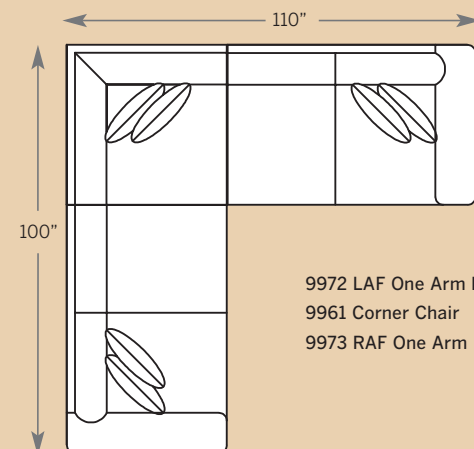

9901 Chair & 1/2
Overall: H 38 W 52 D 40
Seating: H 18 W 31 D 22
Seat Height: 20 Arm Height: 27
Pillows: 2 P21

9908 Ottoman & 1/2
Overall: H 17 W 36 D 29

9965 Conversation Sofa
Overall: H 38 W 104 D 40
Seating: H 18 W 70 D 22
Seat Height: 20 Arm Height: 27
Pillows: 4 P21

9922 LAF Angle Loveseat
Overall: H 38 W 62.5 D 40
Seating: H 18 W 49 D 22
Seat Height: 20 Arm Height: 27
Pillows: 2 P21

9923 RAF Angle Loveseat
Overall: H 38 W 62.5 D 40
Seating: H 18 W 49 D 22
Seat Height: 20 Arm Height: 27
Pillows: 2 P21

9961 Corner Chair
Overall: H 38 W 40 D 40
Seating: H 18 W 22 D 22
Seat Height: 20 Arm Height: 27
Pillows: 2 P21

POPULAR SECTIONAL CONFIGURATIONS

9962 LAF Corner Sofa
9953 RAF One Arm Sofa

9972 LAF One Arm Loveseat
9961 Corner Chair
9973 RAF One Arm Loveseat

9922 LAF Angle Loveseat
9923 RAF Angle Loveseat

9952 LAF One Arm Sofa
Overall: H 38 W 87 D 40
Seating: H 18 W 76 D 22
Seat Height: 20 Arm Height: 27
Pillows: 2 P21

9953 RAF One Arm Sofa
Overall: H 38 W 87 D 40
Seating: H 18 W 76 D 22
Seat Height: 20 Arm Height: 27
Pillows: 2 P21