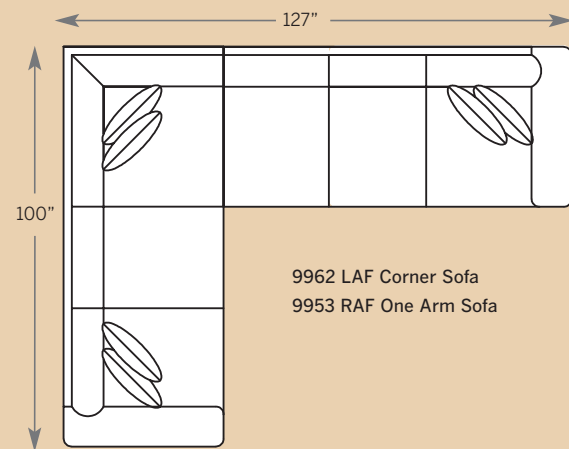

9901 Chair & 1/2
Overall: H 38 W 52 D 40
Seating: H 18 W 31 D 22
Seat Height: 20 Arm Height: 27
Pillows: 2 P21

9908 Ottoman & 1/2
Overall: H 17 W 36 D 29

9965 Conversation Sofa
Overall: H 38 W 104 D 40
Seating: H 18 W 70 D 22
Seat Height: 20 Arm Height: 27
Pillows: 4 P21

9922 LAF Angle Loveseat
Overall: H 38 W 62.5 D 40
Seating: H 18 W 49 D 22
Seat Height: 20 Arm Height: 27
Pillows: 2 P21

9923 RAF Angle Loveseat
Overall: H 38 W 62.5 D 40
Seating: H 18 W 49 D 22
Seat Height: 20 Arm Height: 27
Pillows: 2 P21

9961 Corner Chair
Overall: H 38 W 40 D 40
Seating: H 18 W 22 D 22
Seat Height: 20 Arm Height: 27
Pillows: 2 P21

POPULAR SECTIONAL CONFIGURATIONS

9962 LAF Corner Sofa
9953 RAF One Arm Sofa

9972 LAF One Arm Loveseat
9961 Corner Chair
9973 RAF One Arm Loveseat

9922 LAF Angle Loveseat
9923 RAF Angle Loveseat

9952 LAF One Arm Sofa
Overall: H 38 W 87 D 40
Seating: H 18 W 76 D 22
Seat Height: 20 Arm Height: 27
Pillows: 2 P21

9953 RAF One Arm Sofa
Overall: H 38 W 87 D 40
Seating: H 18 W 76 D 22
Seat Height: 20 Arm Height: 27
Pillows: 2 P21