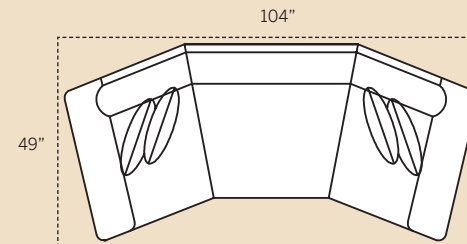

9900 Sofa
Overall: H 38 W 97 D 40
Seating: H 18 W 76 D 22
Seat Height: 20 Arm Height: 27
Pillows: 4 P21

9920 Loveseat
Overall: H 38 W 71 D 40
Seating: H 18 W 50 D 22
Seat Height: 20 Arm Height: 27
Pillows: 2 P21

9901 Chair & 1/2
Overall: H 38 W 52 D 40
Seating: H 18 W 31 D 22
Seat Height: 20 Arm Height: 27
Pillows: 2 P21

9908 Ottoman & 1/2
Overall: H 17 W 36 D 29

9965 Conversation Sofa
Overall: H 38 W 104 D 40
Seating: H 18 W 70 D 22
Seat Height: 20 Arm Height: 27
Pillows: 4 P21

9922 LAF Angle Loveseat
Overall: H 38 W 62.5 D 40
Seating: H 18 W 49 D 22
Seat Height: 20 Arm Height: 27
Pillows: 2 P21

9923 RAF Angle Loveseat
Overall: H 38 W 62.5 D 40
Seating: H 18 W 49 D 22
Seat Height: 20 Arm Height: 27
Pillows: 2 P21