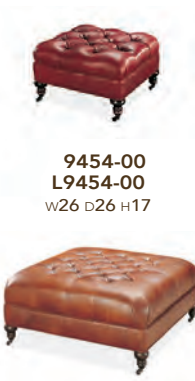

1234-91
L1234-91
 W48 D48 H14

1233-90 COCKTAIL OTTOMAN
L1233-90 COCKTAIL OTTOMAN
 W36 D36 H14
 AVAILABLE WITH OPTIONAL RECESSED CASTERS

1233-00
L1233-00
 W26 D26 H14

1233-91
L1233-91
 W47 D47 H14

9538-90 OTTOMAN
 W38 D38 H18
 STANDARD WITH BUTTON TUFTING

9538-00
 W28 D28 H18

9454-90 COCKTAIL OTTOMAN
L9454-90 COCKTAIL OTTOMAN
W48 D30 H18
STANDARD WITH BUTTON TUFTING

9454-00
L9454-00
W26 D26 H17

9454-91
L9454-91
W42 D42 H18

9530-90 COCKTAIL OTTOMAN
L9530-90 COCKTAIL OTTOMAN
W40 D30 H16
STANDARD WITH BUTTON TUFTING