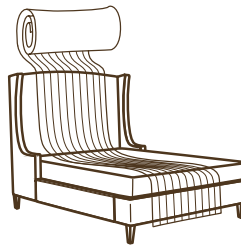

UP-THE-BOLT

UP THE BOLT FABRICS WILL HAVE SEAMS

SEAM FIGURES ARE BASED ON A STANDARD 54" WIDTH