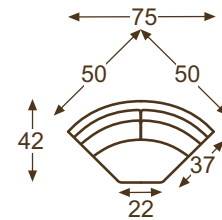

2000-04RF
ONE ARM CHAIR

2000-09
ARMLESS LOVESEAT

2000-08
ARMLESS CHAIR

2000-26
ROUND CORNER

2000-85LF
ONE ARM CHAISE

2000-85RF
ONE ARM CHAISE

2000-06
SQUARE CORNER

STANDARD WITH SECTIONAL CONNECTORS
 STANDARD CUSHION – naturalLEE