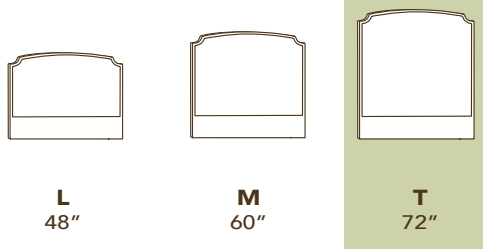

4 CHOOSE HEIGHT: