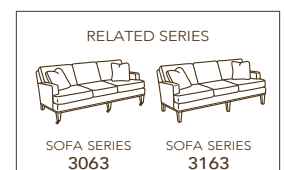

SHOWN LEFT TO RIGHT

3063-23LF CORNERING SOFA
3063-18RF ONE ARM SOFA

3063 SECTIONAL SERIES

AVAILABLE WITHOUT CASTERS AS 3163 SERIES
SHOWN LEFT TO RIGHT

3163-23LF CORNERING SOFA
3163-18RF ONE ARM SOFA

CASTERS CANNOT BE OMITTED

STANDARD WITH SECTIONAL CONNECTORS

STANDARD WITH TOPSTITCHING

STANDARD CUSHION – naturalLEE

	UPHOLSTERY	LEATHER	COVERALLS	OVERALL	INSIDE	SEAT	ARM	BACK RAIL HT.	THROWS
ONE ARM SOFA	3063-18LF / 3063-18RF	N/A	N/A	W70 D39 H35	W65 D23 H16	H18	H23	H31	(1) 20x20
CORNERING SOFA	3063-23LF / 3063-23RF	N/A	N/A	W109 D39 H35	W88 D23 H16	H18	H23	H31	(2) 20x20
ONE ARM CHAISE	3063-85LF / 3063-85RF	N/A	N/A	W34 D68 H35	W29 D52 H16	H18	H23	H31	(1) 20x20
SQUARE CORNER	3063-06	N/A	N/A	W39 D39 H35	W23 D23 H16	H18	—	H31	(1) 20x20
ARMLESS CHAIR	3063-08	N/A	N/A	W32 D39 H35	W32 D23 H16	H18	—	H31	NONE

THE 3063 SERIES IS AVAILABLE WITHOUT CASTERS AS 3163 SERIES