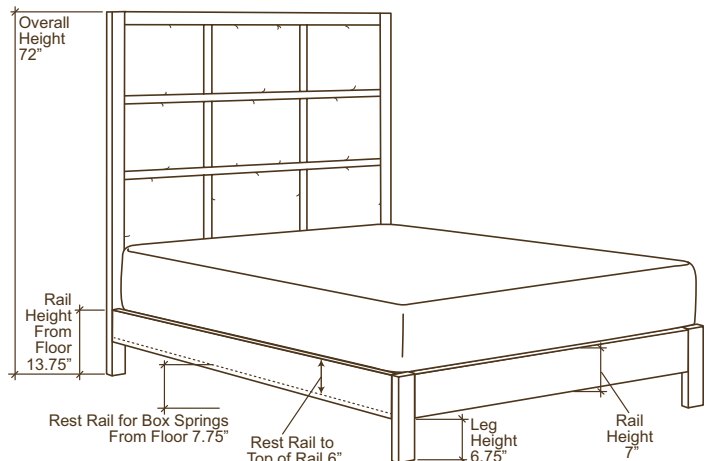

80-30H TWIN HEADBOARD WITH RAILS

OAK FRAME

	OVERALL	HEADBOARD WITH RAILS
TWIN	W44 D79 H72	80-30H L80-30H
FULL	W59 D79 H72	80-46H L80-46H
QUEEN	W65 D84 H72	80-50H L80-50H
CAL. KING	W77 D88 H72	80-62H L80-62H
KING	W81 D84 H72	80-66H L80-66H