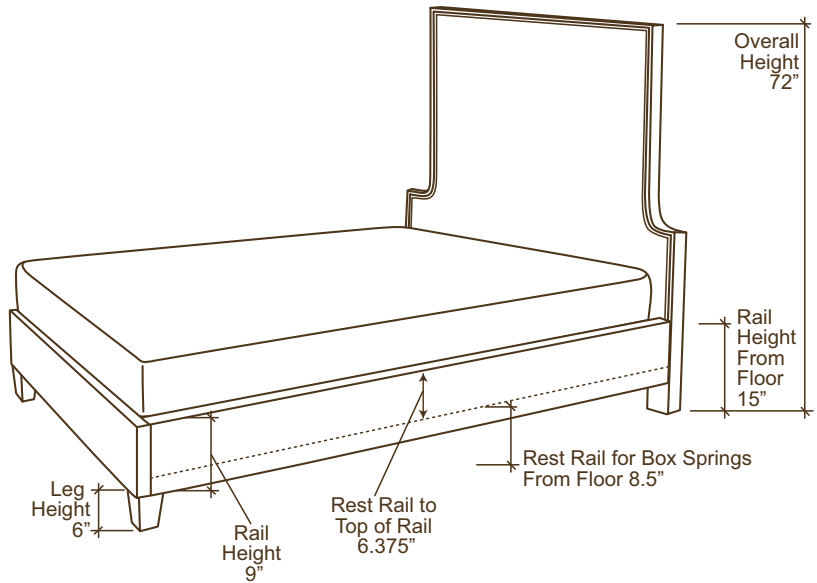

83-50H QUEEN HEADBOARD WITH RAILS

OAK FRAME

	OVERALL	HEADBOARD WITH RAILS
TWIN	W46 D83 H72	83-30H
FULL	W61 D83 H72	83-46H
QUEEN	W68 D88 H72	83-50H
CAL. KING	W81 D92 H72	83-62H
KING	W85 D88 H72	83-66H