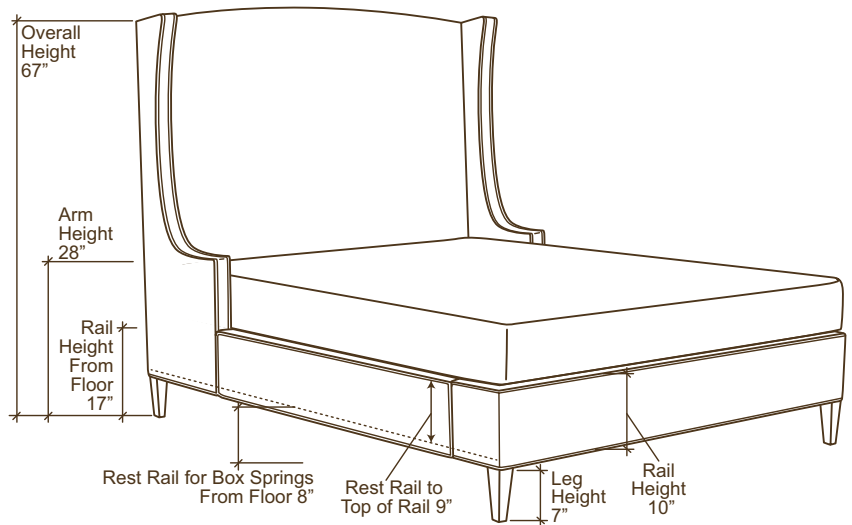

**66-50H
QUEEN HEADBOARD
WITH RAILS**

	OVERALL	HEADBOARD WITH RAILS
TWIN	W45 D84 H67	66-30H
FULL	W60 D84 H67	66-46H
QUEEN	W67 D89 H67	66-50H
CAL. KING	W79 D93 H67	66-62H
KING	W83 D89 H67	66-66H

**40-50
QUEEN BED**