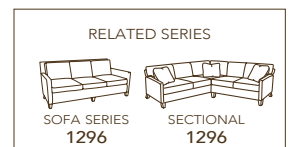

SHOWN IN FABRIC

1296 LEE SLEEPER COLLECTION FEATURES AN AWARD WINNING, PATENTED SLEEP SYSTEM WITH NO BARS, NO SPRINGS AND NO SAGGING.

STANDARD WITH TOPSTITCHING
STANDARD CUSHION – **naturalLEE**
CUSHIONS ARE NOT REVERSIBLE

	UPHOLSTERY	LEATHER	COVERALLS	OVERALL	INSIDE	SEAT	ARM	BACK RAIL HEIGHT	DEPTH WHEN OPEN	MATTRESS WHEN OPEN
KING LEE SLEEPER COLLECTION	1296-88	L1296-88	N/A	W85 D38 H37	W79 D22 H19	H19	H25	H34	D84	W76 D80
QUEEN LEE SLEEPER COLLECTION	1296-78	L1296-78	N/A	W69 D38 H37	W63 D22 H19	H19	H25	H34	D84	W60 D80
TWIN LEE SLEEPER COLLECTION	1296-58	L1296-58	N/A	W48 D38 H37	W42 D22 H19	H19	H25	H34	D84	W39 D80