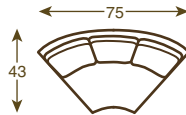

3923-04RF
ONE ARM CHAIR

3923-85LF
ONE ARM CHAISE

3923-85RF
ONE ARM CHAISE

3923-08
ARMLESS CHAIR

3923-26
ROUND CORNER

STANDARD WITH SECTIONAL CONNECTORS
 STANDARD WITH TOPSTITCHING
 STANDARD CUSHION –naturalLEE