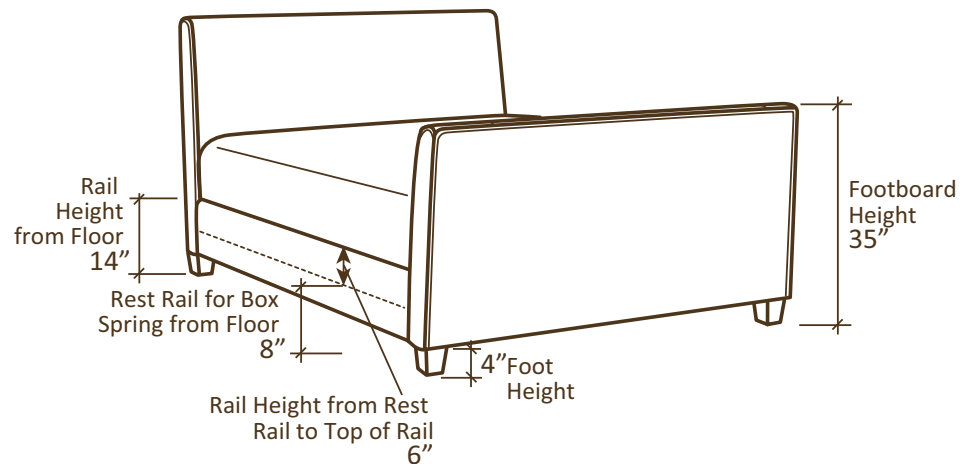

* LEATHER STANDARD WITH SEAMS ON HEADBOARD, FOOTBOARD AND RAILS.