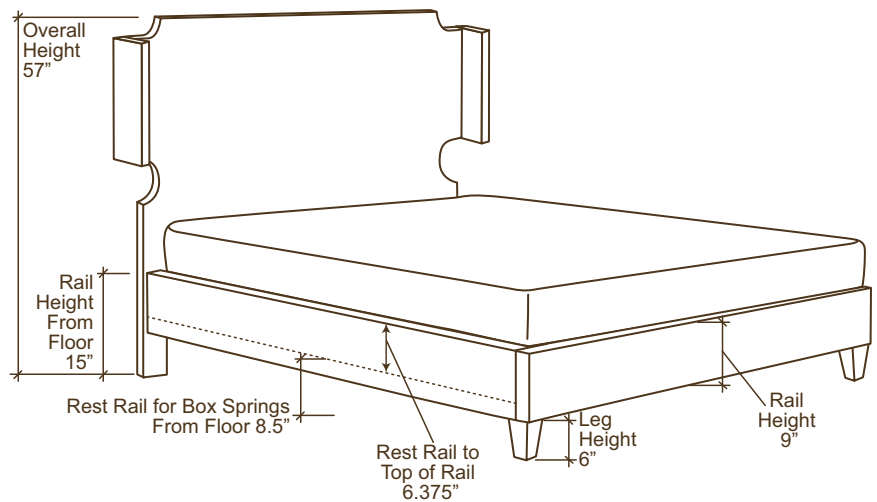

OVERALL	HEADBOARD WITH RAILS
QUEEN	W78 D88 H57	98-50H *L98-50H
KING	W94 D88 H57	98-66H *L98-66H

* LEATHER STANDARD WITH SEAMS ON HEADBOARD AND RAILS.