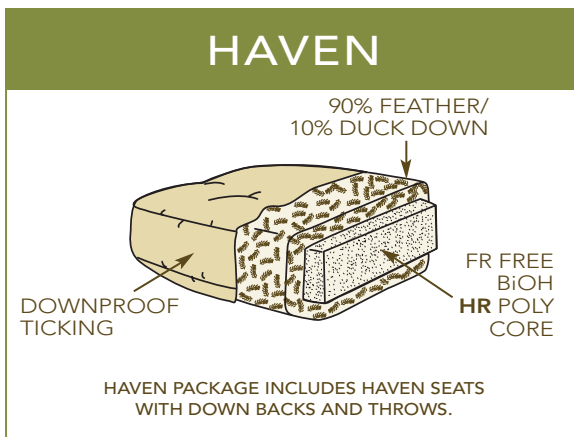

BELOW ARE OPTIONAL SEAT CUSHIONS: