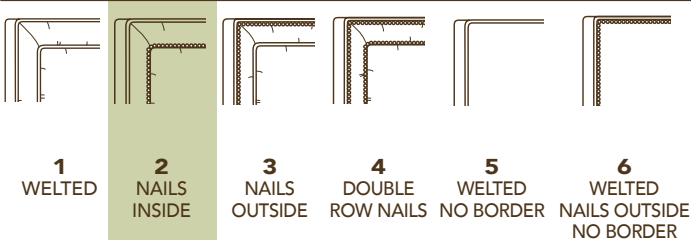

6 CHOOSE BORDER: