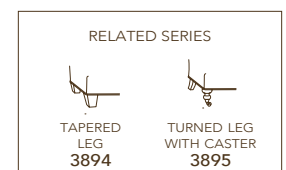

*LEATHER STANDARD WITHOUT THROW PILLOWS

RELATED SERIES

DRESSMAKER SKIRT
3293

3794-03 SOFA

C3794-03 SOFA

STANDARD CUSHION – naturalLEE

		UPHOLSTERY	LEATHER	COVERALLS	OVERALL	INSIDE	SEAT	ARM	BACK RAIL HEIGHT	STD THROWS
	SOFA	3794-03	N/A	C3794-03	w88 d37 h35	w73 d23 h18	H18	H24	H31	(2) 20x20
	QUEEN SLEEPER	3794-05	N/A	C3794-05	w85 d37 h35	w70 d22 h18	H19	H24	H31	(2) 20x20
	APARTMENT SOFA	3794-11	N/A	C3794-11	w78 d37 h35	w63 d23 h18	H18	H24	H31	(2) 20x20
	FULL SLEEPER	3794-13	N/A	C3794-13	w76 d37 h35	w61 d22 h18	H19	H24	H31	(2) 20x20
	LOVESEAT	3794-02	N/A	C3794-02	w63 d37 h35	w48 d23 h18	H18	H24	H31	(2) 20x20
	CHAIR	3794-01	N/A	C3794-01	w32 d37 h35	w18 d23 h18	H18	H24	H31	NONE
	SWIVEL GLIDER	3794-01SG	N/A	C3794-01SG	w32 d37 h35	w18 d23 h18	H18	H24	H31	NONE
	SWIVEL CHAIR	3794-01SW	N/A	C3794-01SW	w32 d37 h35	w18 d23 h18	H18	H24	H31	NONE
	OTTOMAN	3794-00	N/A	C3794-00	w21 d21 h18	—	—	—	—	—
	GLIDER OTTOMAN	3794-00GO	N/A	C3794-00GO	w21 d21 h18	—	—	—	—	—