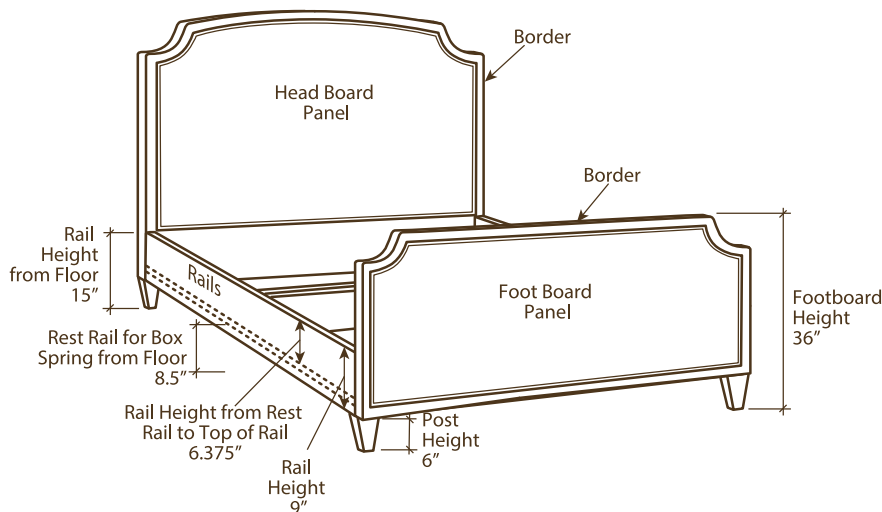

EX: COTTAGE PEBBLE

FRONT PANEL WILL BE THE MAIN FABRIC. HEADBOARD OUTBACKS ARE STANDARD WITH KHAKI DENIM FOR FABRIC AND CHOCOLATE DENIM FOR LEATHER. OPTIONAL HEADBOARD WITH MATCHING FABRIC/LEATHER ON OUTBACK IS AVAILABLE FOR AN ADDITIONAL CHARGE.

CHOOSE FINISH:

LEG FINISH:

1. ☐
2. BLACK WALNUT
4. ☐
5. BLANCA
7. ☐
8. CHALK
10. ☐
11. CHARCOAL

1. ☐
2. DRIFTWOOD*
4. ☐
5. DUNE
7. ☐
8. EBONY
10. ☐
11. FAWN*

1. ☐
2. JAVA
4. ☐
5. MICA
7. ☐
8. NATURAL
10. ☐
11. PECAN

1. ☐
2. SMOKE
4. ☐
5. TOBACCO
7. ☐
8. VINTAGE CHESTNUT
10. ☒
11. WEATHERED GREY

*NOTE: THERE IS AN ADDITIONAL CHARGE FOR DRIFTWOOD AND FAWN FINISH

NAIL COLOR:

1. ☐
2. ANTIQUE
4. ☐
5. BRUSHED NICKEL
7. ☐
8. FRENCH GOLD

1. ☐
2. GLACIER
4. ☐
5. HAND HAMMERED GUNMETAL
7. ☐
8. NATURAL
10. ☒
11. PEWTER
13. ☐
14. PLATINUM

1. ☐
2. NO NAILS

*SMALL NAIL HEAD APPLIED HEAD-TO-HEAD IS THE ONLY NAIL OPTION

**CONTRAST FABRIC –
BORDER/WELT/RAILS:**

INCLUDES ALL AREAS EXCEPT HEADBOARD AND FOOTBOARD PANELS. EXCLUDES DECORATIVE FRINGE, BEAD TRIM OR TASSELED WELT

**CONTRAST FABRIC –
WELT/BUTTONS:**

EXCLUDES DECORATIVE FRINGE, BEAD TRIM OR TASSELED WELT

ANY OTHER OPTIONS REQUIRE SPECIAL HANDLING

I need two twin beds exactly alike. Please make sure the spacing of the fabric stripes are consistent on both beds.

COM YARDAGE REQUIREMENTS ARE NOTED IN THE PRICE LIST. HEADBOARD OUTBACKS ARE STANDARD WITH KHAKI DENIM FOR FABRIC AND CHOCOLATE DENIM FOR LEATHER. OPTIONAL MATCHING FABRIC/LEATHER IS AVAILABLE, SEE PRICE LIST.

SIZE	OVERALL WIDTH	OVERALL DEPTH	INSIDE WIDTH	INSIDE DEPTH
TWIN	45	83	40	77
FULL	60	83	55	77
QUEEN	67	88	62	82
CAL-KING	80	92	74	86
KING	84	88	78	82

BED DIMENSIONS

PRICING

BASE PRICE	
FINISH CHARGE DRIFTWOOD AND FAWN ONLY	
HEIGHT	
PANEL	
NAIL HEAD BORDER	
FABRIC OPTIONS	
OTHER OPTIONS	
TOTAL