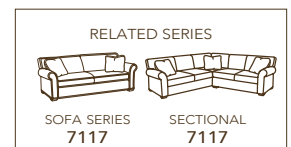

SLEEPER MATTRESS IS A PREMIUM QUILTED 5-1/2" INNERSPRING SLEEPER UNIT

STANDARD CUSHION – naturalLEE

	UPHOLSTERY	LEATHER	COVERALLS	OVERALL	INSIDE	SEAT	ARM	BACK RAIL HEIGHT	STD THROWS	
	QUEEN SLEEPER	7117-05	L7117-05	C7117-05	W93 D41 H38	W74 D20 H20	H20	H26	H31	(2) 26x26
	FULL SLEEPER	7117-13	L7117-13	C7117-13	W80 D41 H38	W60 D20 H20	H20	H26	H31	(2) 26x26
	TWIN SLEEPER	7117-12	L7117-12	C7117-12	W59 D41 H38	W40 D20 H20	H20	H26	H31	(1) 26x26