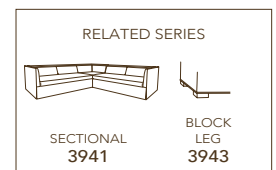

3941-03 SOFA

STANDARD WITH TOPSTITCHING
STANDARD CUSHION – naturalLEE

		UPHOLSTERY	LEATHER	COVERALLS	OVERALL	INSIDE	SEAT	ARM	BACK RAIL HEIGHT	STD THROWS
	EXTRA LONG SOFA	3941-44	N/A	C3941-44	W102 D40 H33	W93 D23 H17	H17	H29	H29	NONE
	SOFA	3941-03	N/A	C3941-03	W92 D40 H33	W83 D23 H17	H17	H29	H29	NONE
	APARTMENT SOFA	3941-11	N/A	C3941-11	W82 D40 H33	W73 D23 H17	H17	H29	H29	NONE
	CHAIR	3941-01	N/A	C3941-01	W33 D38 H33	W24 D21 H17	H17	H29	H29	NONE
	SWIVEL CHAIR	3941-01SW	N/A	C3941-01SW	W33 D38 H33	W24 D21 H17	H17	H29	H29	NONE
	OTTOMAN	3941-00	N/A	C3941-00	W31 D21 H16	—	—	—	—	—