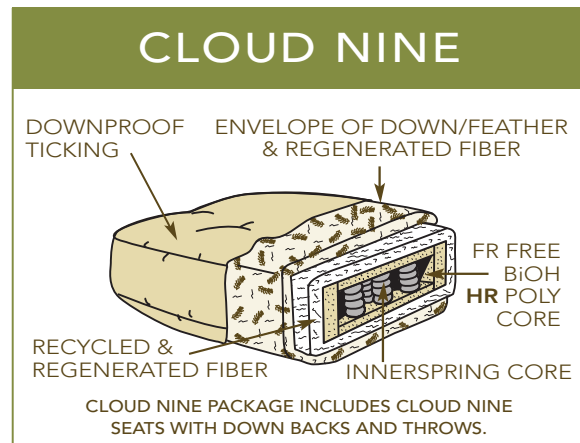

BELOW ARE OPTIONAL SEAT CUSHIONS: