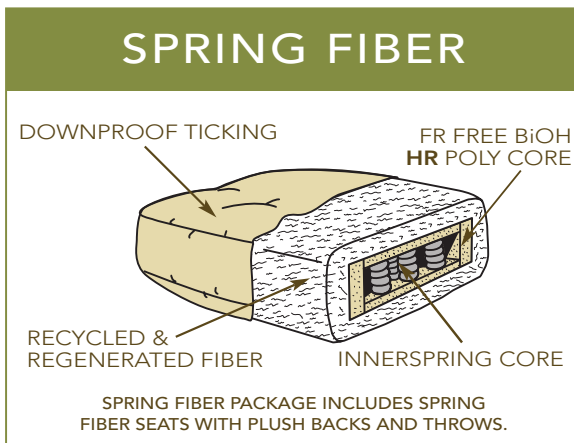

BELOW ARE OPTIONAL SEAT CUSHIONS: