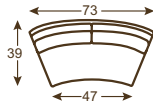

5022-04LF
ONE ARM CHAIR

5022-04RF
ONE ARM CHAIR

5022-08
ARMLESS CHAIR

5022-90
OTTOMAN

5022-06
SQUARE CORNER

5022-26
ROUND CORNER

SECTIONAL CONNECTORS NOT AVAILABLE
STANDARD WITH NON SKID GLIDES
STANDARD WITH TOPSTITCHING
STANDARD CUSHION – **naturalLEE**
OAK BASE