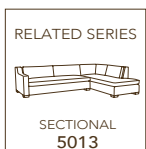

STANDARD WITH TOPSTITCHING
STANDARD CUSHION – naturalLEE

	UPHOLSTERY	LEATHER	COVERALLS	OVERALL	INSIDE	SEAT	ARM	BACK RAIL HEIGHT	STD THROWS
SOFA	5013-03	L5013-03	C5013-03	W96 D40 H32	W84 D22 H13	H18	H25	H32	NONE
APARTMENT SOFA	5013-11	L5013-11	C5013-11	W84 D40 H32	W72 D22 H13	H18	H25	H32	NONE
CHAIR	5013-01	L5013-01	C5013-01	W34 D40 H32	W22 D22 H13	H18	H25	H32	NONE
OTTOMAN	5013-00	L5013-00	C5013-00	W30 D20 H17	—	—	—	—	—