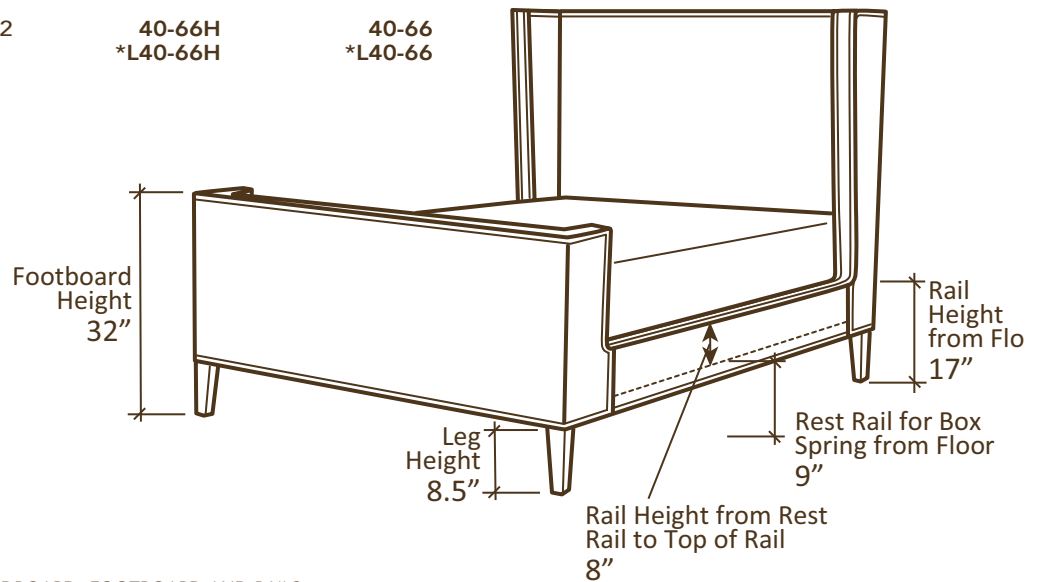

* LEATHER STANDARD WITH SEAMS ON HEADBOARD, FOOTBOARD AND RAILS.