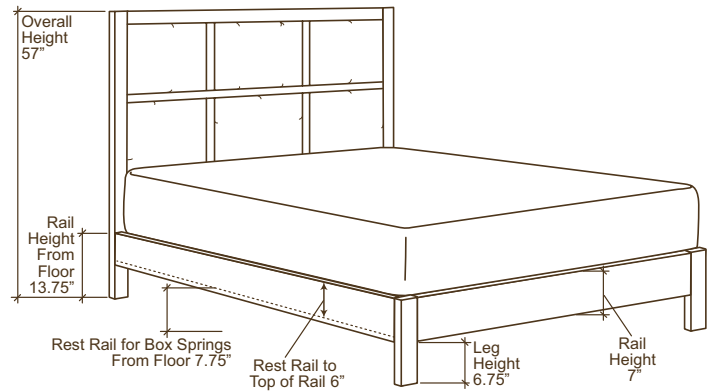

81-66H KING HEADBOARD WITH RAILS

OAK FRAME

	OVERALL	HEADBOARD WITH RAILS
TWIN	W44 D79 H57	81-30H L81-30H
FULL	W59 D79 H57	81-46H L81-46H
QUEEN	W65 D84 H57	81-50H L81-50H
CAL. KING	W77 D88 H57	81-62H L81-62H
KING	W81 D84 H57	81-66H L81-66H