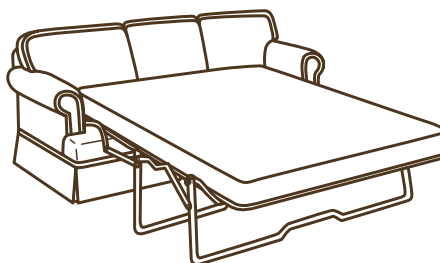

AN OPTIONAL **MEMORY FLEX OR AIR MATTRESS** IS AVAILABLE FOR FULL AND QUEEN SIZE SLEEPERS.

STYLE NUMBER DESIGNATION	SLEEPER MATTRESS DIMENSIONS
-12 TWIN MATTRESS	33" WIDE X 72" LONG
-13 FULL MATTRESS	52" WIDE X 72" LONG
-05 QUEEN MATTRESS	60" WIDE X 72" LONG