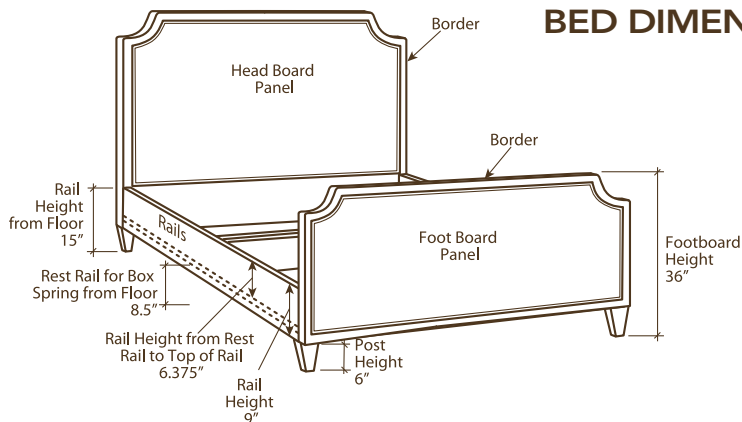

BED DIMENSIONS

SIZE	OVERALL WIDTH	OVERALL DEPTH	INSIDE WIDTH	INSIDE DEPTH
TWIN	45	83	40	77
FULL	60	83	55	77
QUEEN	67	88	62	82
CAL-KING	80	92	74	86
KING	84	88	78	82