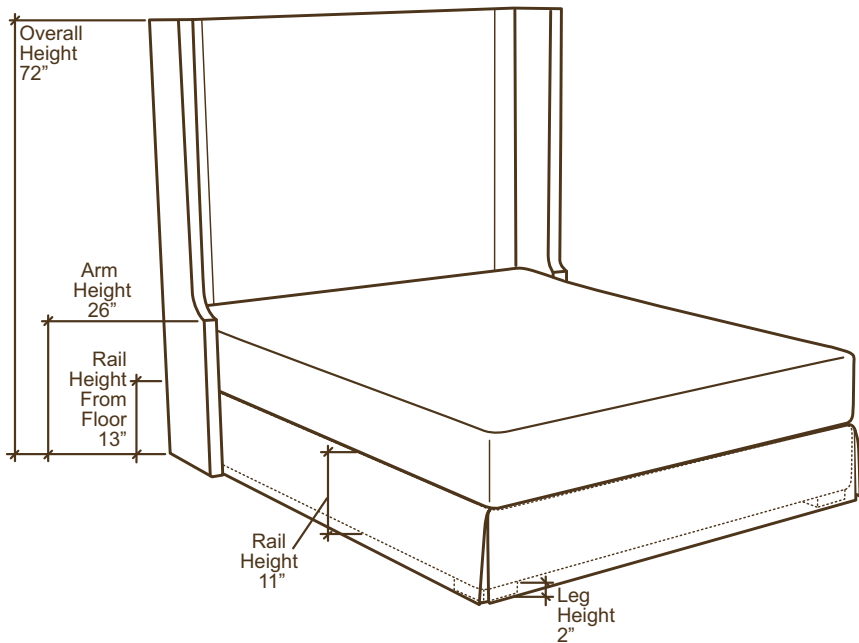

W60 D19 H22
 STANDARD WITH TOPSTITCHING
 VELCRO CUSHION
 OAK FRAME

94-50H QUEEN BED

STANDARD WITH FRENCH SEAM
STANDARD WITH WELT
STANDARD WITH DRESSMAKER SKIRT
NO BOX SPRING NEEDED
OAK FRAME

	OVERALL	HEADBOARD WITH RAILS
QUEEN	W65 D84 H72	94-50H
CAL. KING	W77 D88 H72	94-62H
KING	W81 D84 H72	94-66H