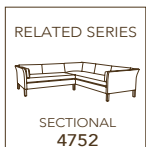

STANDARD WITH TOPSTITCHING
STANDARD CUSHION – naturalLEE

	UPHOLSTERY	LEATHER	COVERALLS	OVERALL	INSIDE	SEAT	ARM	BACK RAIL HEIGHT	ARM BOLSTERS
SOFA	4752-03	L4752-03	C4752-03	W85 D35 H31	W65 D21 H11	H19	H26	H26	(2) 8.5x26x2
APARTMENT SOFA	4752-11	L4752-11	C4752-11	W58 D35 H31	W38 D21 H11	H19	H26	H26	(2) 8.5x26x2
CHAIR	4752-01	L4752-01	C4752-01	W33 D33 H31	W24 D19 H11	H19	H26	H26	NONE

* THE COVERALLS OPTION FOR THE 4752 SERIES IS NEW FOR OCTOBER 2022