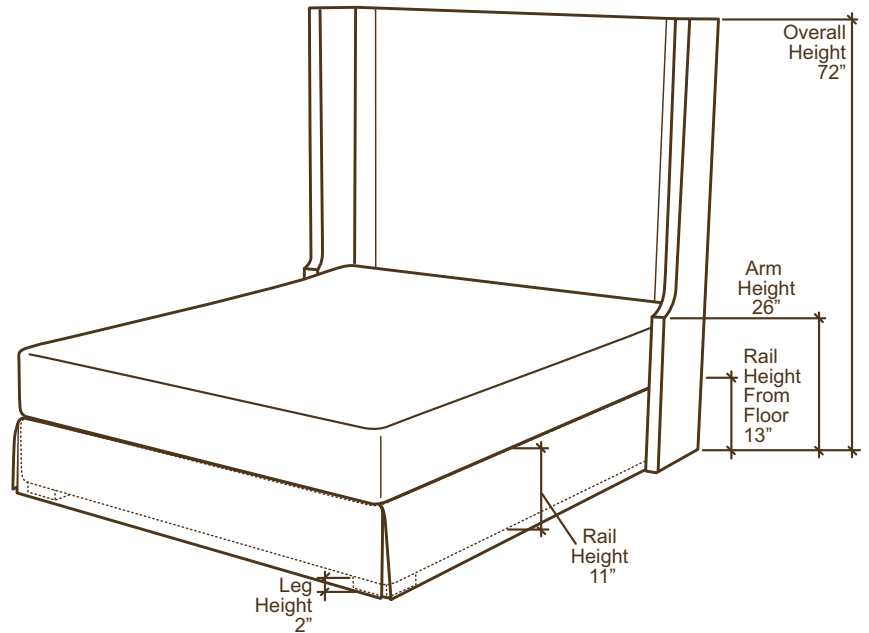

OVERALL	HEADBOARD WITH RAILS
QUEEN	W65 D84 H72	95-50H
CAL. KING	W77 D88 H72	95-62H
KING	W81 D84 H72	95-66H