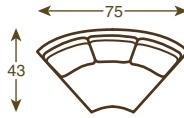

3921-04RF
ONE ARM CHAIR

3921-85LF
ONE ARM CHAISE

3921-85RF
ONE ARM CHAISE

3921-08
ARMLESS CHAIR

3921-26
ROUND CORNER

STANDARD WITH SECTIONAL CONNECTORS

STANDARD WITH TOPSTITCHING

STANDARD CUSHION –naturalLEE