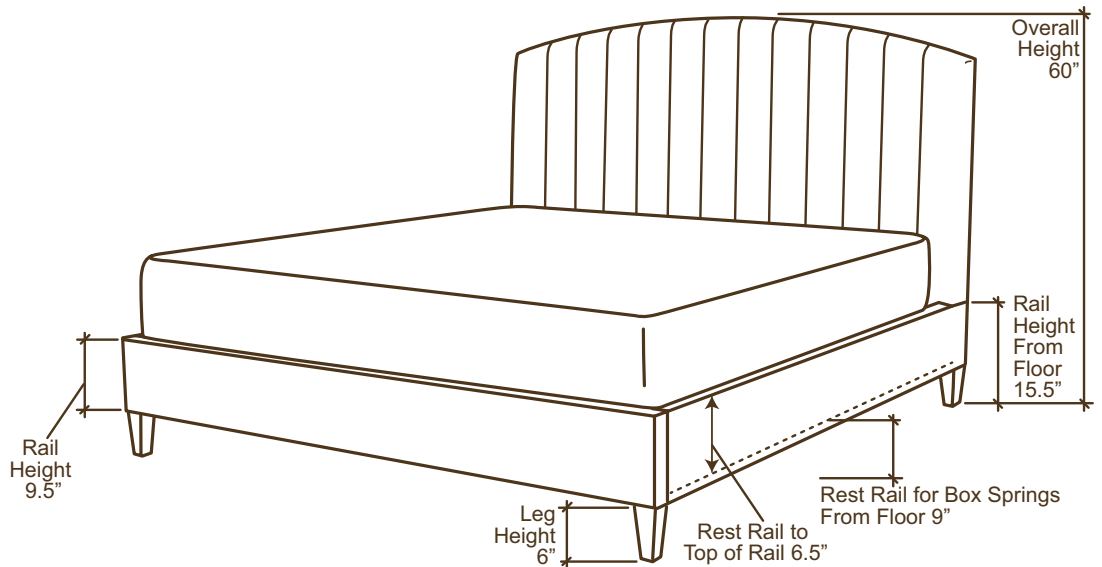

OVERALL	HEADBOARD WITH RAILS
QUEEN	W67 D91 H60	70-50H
CAL. KING	W82 D95 H60	70-62H
KING	W84 D91 H60	70-66H