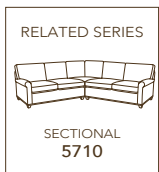

STANDARD WITH TOPSTITCHING
STANDARD CUSHION – naturalLEE

		UPHOLSTERY	LEATHER	COVERALLS	OVERALL	INSIDE	SEAT	ARM	BACK RAIL HEIGHT	STD THROWS
	SOFA	5710-03	N/A	C5710-03	W91 D38 H36	W78 D21 H18	H19	H24	H31	NONE
	QUEEN SLEEPER	5710-05	N/A	C5710-05	W91 D38 H36	W78 D21 H18	H19	H24	H31	NONE
	APARTMENT SOFA	5710-11	N/A	C5710-11	W83 D38 H36	W70 D21 H18	H19	H24	H31	NONE
	FULL SLEEPER	5710-13	N/A	C5710-13	W83 D38 H36	W70 D21 H18	H19	H24	H31	NONE
	CHAIR	5710-01	N/A	C5710-01	W33 D38 H36	W20 D21 H18	H19	H24	H31	NONE
	SWIVEL GLIDER	5710-01SG	N/A	C5710-01SG	W33 D38 H36	W20 D21 H18	H19	H24	H31	NONE
	SWIVEL CHAIR	5710-01SW	N/A	C5710-01SW	W33 D38 H36	W20 D21 H18	H19	H24	H31	NONE
	OTTOMAN	5710-00	N/A	C5710-00	W27 D21 H16	—	—	—	—	—