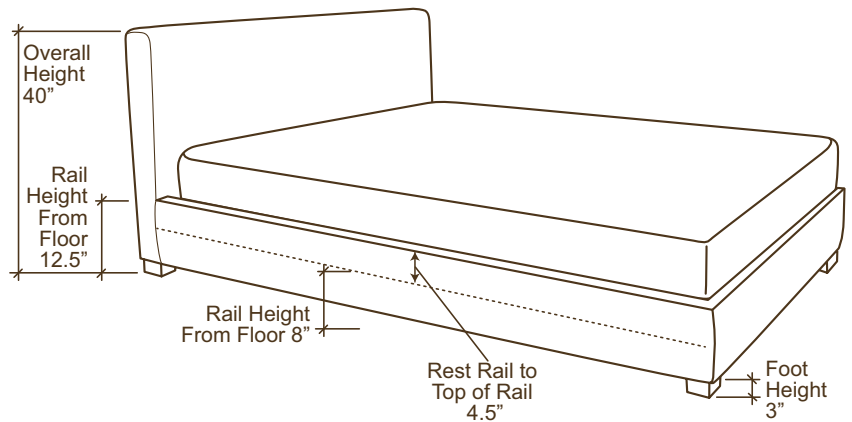

* LEATHER STANDARD WITH SEAMS ON HEADBOARD AND RAILS.