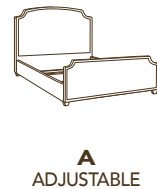

8 OMIT REST RAILS FOR ADJUSTABLE BED:

SEE NEXT PAGE TO COMPLETE ORDER