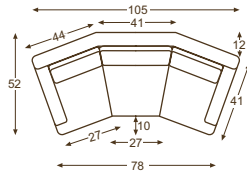

3700-03 SOFA

SHOWN WITH OPTIONAL BANDING AND JUMBO NAIL HEAD

L3700-03 SOFA

C3700-03 SOFA

STANDARD WITH FRENCH SEAM

3700-33

3700-33

STANDARD WITH TOPSTITCHING
STANDARD WITH POLY DOWN BACKS
STANDARD CUSHION – naturalLEE