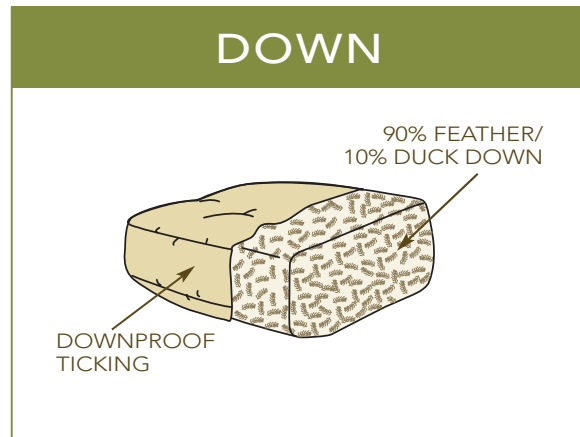

BELOW ARE OPTIONAL SEAT CUSHIONS: