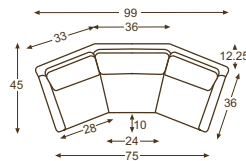

1296-33

STANDARD WITH TOPSTITCHING
STANDARD CUSHION – Haven

		UPHOLSTERY	LEATHER*	COVERALLS	OVERALL	INSIDE	SEAT	ARM	BACK RAIL HEIGHT	STD THROWS
	EXTRA LONG SOFA	1296-44	L1296-44	C1296-44	W107 D36 H34	W100 D22 H18	H19	H24	H34	NONE
	WEDGE SOFA	1296-33	L1296-33	C1296-33	W99 D45 H34	W70 D22 H18	H19	H24	H34	NONE
	KING LEE SLEEPER	1296-88	L1296-88	N/A	W85 D38 H37	W79 D22 H19	H19	H25	H34	NONE
	SOFA	1296-03	L1296-03 LS1296-03	C1296-03	W83 D36 H34	W76 D22 H18	H19	H24	H34	NONE
	TWO CUSHION SOFA	1296-32	L1296-32 LS1296-32	C1296-32	W83 D36 H34	W76 D22 H18	H19	H24	H34	NONE
	APARTMENT SOFA	1296-11	L1296-11 LS1296-11	C1296-11	W72 D36 H34	W65 D22 H18	H19	H24	H34	NONE
	QUEEN LEE SLEEPER	1296-78	L1296-78	N/A	W69 D38 H37	W63 D22 H19	H19	H25	H34	NONE
	LOVESEAT	1296-02	L1296-02 LS1296-02	C1296-02	W59 D36 H34	W52 D22 H18	H19	H24	H34	NONE
	TWIN LEE SLEEPER	1296-58	L1296-58	N/A	W48 D38 H37	W42 D22 H19	H19	H25	H34	NONE
	CHAIR	1296-01	L1296-01 LS1296-01	C1296-01	W31 D34 H33	W24 D20 H17	H19	H24	H33	NONE
	SWIVEL GLIDER	1296-01SG	L1296-01SG LS1296-01SG	C1296-01SG	W31 D34 H33	W24 D20 H17	H19	H24	H33	NONE
	SWIVEL CHAIR	1296-01SW	L1296-01SW LS1296-01SW	C1296-01SW	W31 D34 H33	W24 D20 H17	H19	H24	H33	NONE
	OTTOMAN	1296-00	L1296-00	C1296-00	W23 D18 H14	—	—	—	—	—

*THE 1296 SERIES IS AVAILABLE AS A LEATHER SLIPCOVER (LS).