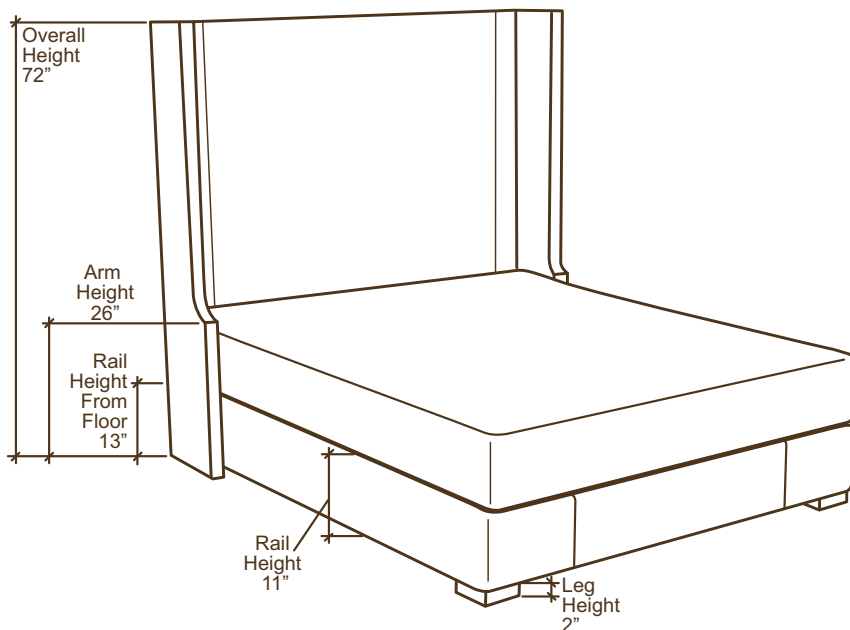

**95-66H
KING BED**

STANDARD WITH FRENCH SEAM
STANDARD WITH WELT
NO BOX SPRING NEEDED
PLATFORM COMES AS ONE PIECE –
CANNOT BE DISASSEMBLED
OAK FRAME

	OVERALL	HEADBOARD WITH RAILS
QUEEN	W65 D84 H72	95-50H
CAL. KING	W77 D88 H72	95-62H
KING	W81 D84 H72	95-66H