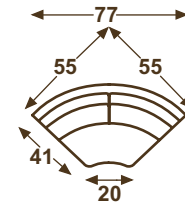

1972-06
SQUARE CORNER

1972-09
ARMLESS LOVESEAT

1972-26
ROUND CORNER

STANDARD WITH SECTIONAL CONNECTORS
STANDARD CUSHION – naturalLEE

	UPHOLSTERY	LEATHER	COVERALLS	OVERALL	INSIDE	SEAT	ARM	BACK RAIL HT.	THROWS
ONE ARM SOFA	1972-18LF / 1972-18RF	N/A	N/A	w81 d41 h33	w75 d25 h16	H17	H20	H28	NONE
CORNERING SOFA	1972-23LF / 1972-23RF	N/A	N/A	w97 d41 h33	w75 d25 h16	H17	H20	H28	NONE
ONE ARM LOVESEAT	1972-19LF / 1972-19RF	N/A	N/A	w56 d41 h33	w50 d25 h16	H17	H20	H28	NONE
ONE ARM CHAISE	1972-85LF / 1972-85RF	N/A	N/A	w32 d61 h33	w26 d41 h16	H17	H20	H28	NONE
SQUARE CORNER	1972-06	N/A	N/A	w41 d41 h33	w25 d25 h16	H17	—	H28	NONE
ROUND CORNER	1972-26	N/A	N/A	w77 d41 h33	w55 d25 h16	H17	—	H28	NONE
ARMLESS LOVESEAT	1972-09	N/A	N/A	w50 d41 h33	w50 d25 h16	H17	—	H28	NONE