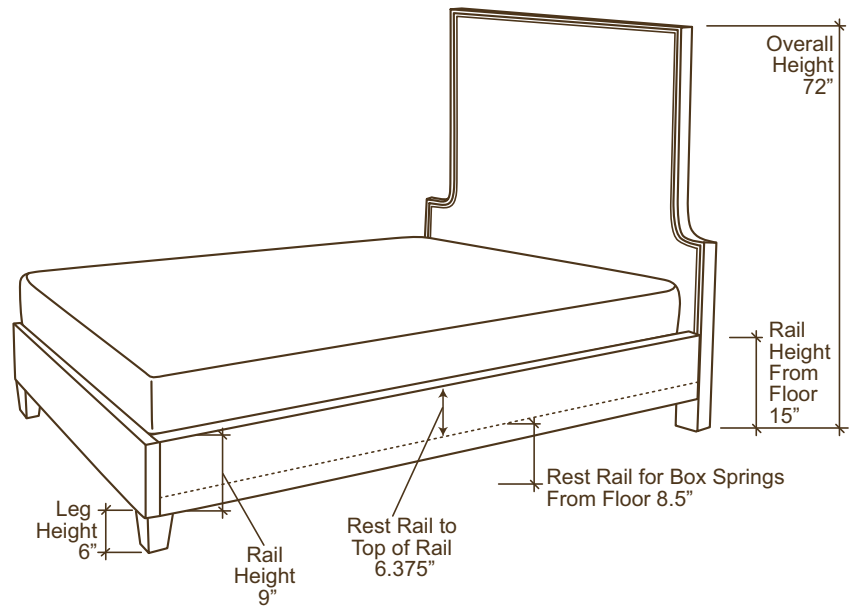

83-50H
QUEEN HEADBOARD
WITH RAILS

OAK FRAME

M^cALPINE
 HOME[®]

	OVERALL	HEADBOARD WITH RAILS
TWIN	W46 D83 H72	83-30H
FULL	W61 D83 H72	83-46H
QUEEN	W68 D88 H72	83-50H
CAL. KING	W81 D92 H72	83-62H
KING	W85 D88 H72	83-66H