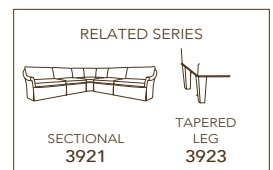

STANDARD WITH TOPSTITCHING
STANDARD CUSHION – naturalLEE

		UPHOLSTERY	LEATHER	COVERALLS	OVERALL	INSIDE	SEAT	ARM	BACK RAIL HEIGHT	STD THROWS
	EXTRA LONG SOFA	3921-44	N/A	N/A	W104 D39 H34	W92 D23 H17	H18	H25	H31	NONE
	SOFA	3921-03	N/A	N/A	W92 D39 H34	W80 D23 H17	H18	H25	H31	NONE
	CHAISE	3921-21	N/A	N/A	W36 D64 H34	W24 D50 H17	H18	H25	H31	NONE
	CHAIR	3921-01	N/A	N/A	W36 D37 H34	W24 D21 H17	H18	H25	H31	NONE
	SWIVEL CHAIR	3921-01SW	N/A	N/A	W36 D37 H34	W24 D21 H17	H18	H25	H31	NONE
	OTTOMAN	3921-00	N/A	N/A	W23 D18 H18	—	—	—	—	—