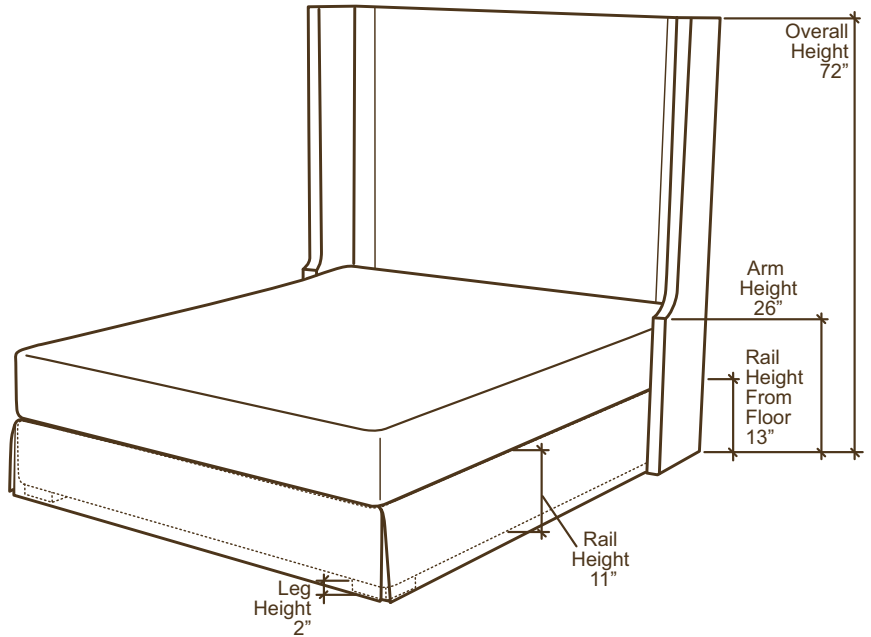

**94-50H
QUEEN BED**

STANDARD WITH FRENCH SEAM
STANDARD WITH WELT
STANDARD WITH DRESSMAKER SKIRT
NO BOX SPRING NEEDED
OAK FRAME

M^oALPINE
HOME[®]

	OVERALL	HEADBOARD WITH RAILS
QUEEN	W65 D84 H72	94-50H
CAL. KING	W77 D88 H72	94-62H
KING	W81 D84 H72	94-66H