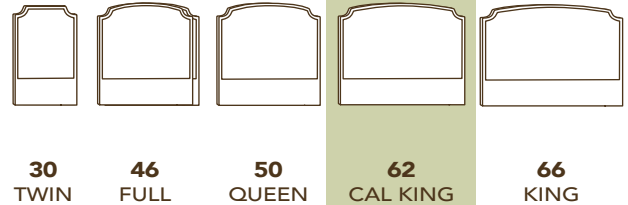

3 CHOOSE SIZE: