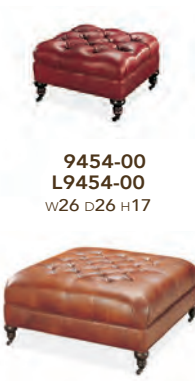

9454-00
L9454-00
W26 D26 H17

9454-91
L9454-91
W42 D42 H18