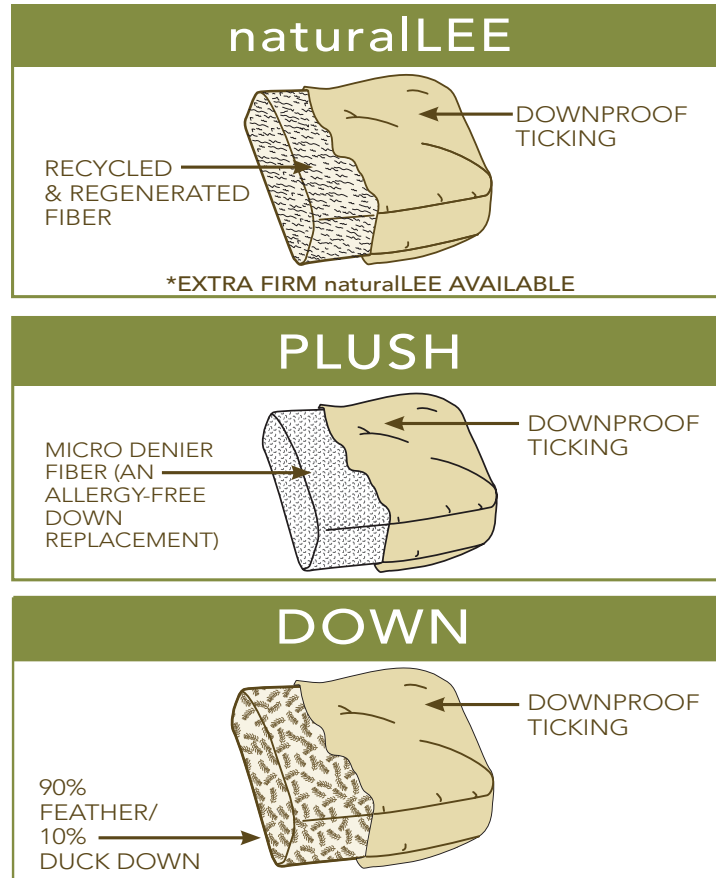

IN THE INTEREST OF ENVIRONMENTAL STEWARDSHIP, OUR STANDARD CUSHION IS naturalLEE. THE BIOH POLYCORE IS A RENEWABLE SOY-BASED FOAM THAT REPLACES 30% OF PETROLEUM-BASED INGREDIENTS.

AS OF MARCH 3, 2014, LEE INDUSTRIES IS 100% COMPLIANT TO THE TB117-2013 FLAMMABILITY REQUIREMENTS. THIS LEGISLATION ALLOWS LEE TO SHIP OUR FR FREE (FLAME RETARDANT FREE) CUSHIONS, FOAM, FABRIC & DECKING PRODUCTS THROUGHOUT THE COUNTRY.

HR = HIGH RESILIENCY FOAM

DOWNPROOF TICKING – 50% COTTON/50% POLYESTER FR FREE (FLAME RETARDANT FREE)

FEATHER/DOWN – 90% FEATHERS/10% DOWN AND HYPOALLERGENIC

BELOW ARE OPTIONAL SEAT CUSHIONS:

BACK CUSHIONS & THROW PILLOWS

IN THE INTEREST OF ENVIRONMENTAL STEWARDSHIP, OUR STANDARD CUSHION IS naturalLEE.

AS OF MARCH 3, 2014, LEE INDUSTRIES IS 100% COMPLIANT TO THE TB117-2013 FLAMMABILITY REQUIREMENTS. THIS LEGISLATION ALLOWS LEE TO SHIP OUR FR FREE (FLAME RETARDANT FREE) CUSHIONS, FOAM, FABRIC & DECKING PRODUCTS THROUGHOUT THE COUNTRY.

DOWNPROOF TICKING – 50% COTTON/50% POLYESTER FR FREE (FLAME RETARDANT FREE)
FEATHER/DOWN – 90% FEATHERS/10% DOWN AND HYPOALLERGENIC

BACK CUSHION & THROW PILLOW OPTIONS

CUSHION PACKAGE DESCRIPTIONS

NATURALLEE CUSHION PACKAGE