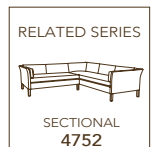

STANDARD WITH TOPSTITCHING
STANDARD CUSHION – naturalLEE

	UPHOLSTERY	LEATHER	COVERALLS	OVERALL	INSIDE	SEAT	ARM	BACK RAIL HEIGHT	ARM BOLSTERS
SOFA	4752-03	L4752-03	C4752-03	W85 D35 H31	W65 D21 H11	H19	H26	H26	(2) 8.5x26x2
APARTMENT SOFA	4752-11	L4752-11	C4752-11	W58 D35 H31	W38 D21 H11	H19	H26	H26	(2) 8.5x26x2
CHAIR	4752-01	L4752-01	C4752-01	W33 D33 H31	W24 D19 H11	H19	H26	H26	NONE

* THE COVERALLS OPTION FOR THE 4752 SERIES IS NEW FOR OCTOBER 2022