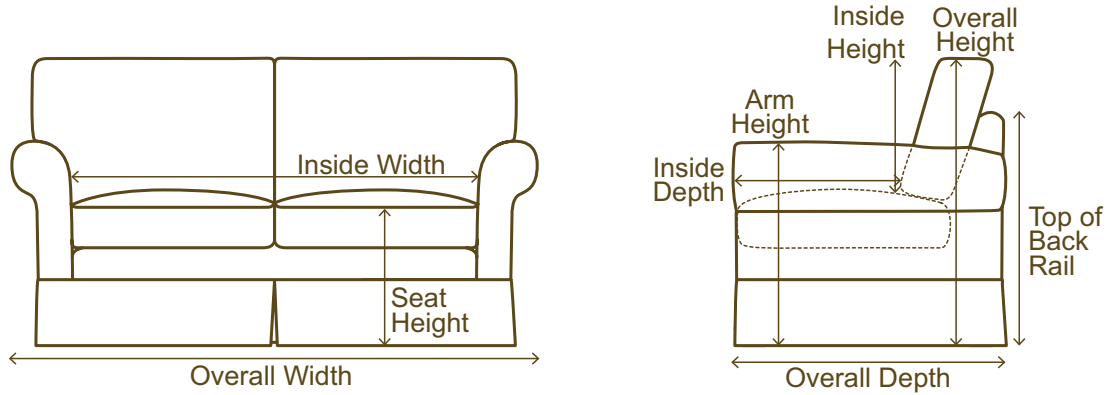

UPHOLSTERY IDENTIFICATION

MEASUREMENTS

ALL MEASUREMENTS ARE APPROXIMATE DUE TO THE NATURE OF THE PRODUCT. VARIANCES MAY OCCUR. NOTE THAT SEAT HEIGHT MEASUREMENT IS TO WELT LINE, NOT TOP OF CROWN OF CUSHION.