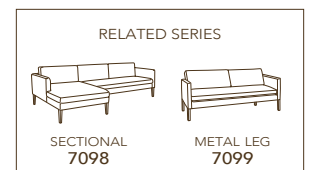

STANDARD WITH TOPSTITCHING
STANDARD CUSHION – naturalLEE

		UPHOLSTERY	LEATHER	COVERALLS	OVERALL	INSIDE	SEAT	ARM	BACK RAIL HEIGHT	STD THROWS
	EXTRA LONG SOFA	7098-44	L7098-44 LS7098-44	C7098-44	w95 d35 h33	w88 d22 h17	H17	H27	H27	NONE
	SOFA	7098-03	L7098-03 LS7098-03	C7098-03	w83 d35 h33	w76 d22 h17	H17	H27	H27	NONE
	APARTMENT SOFA	7098-11	L7098-11 LS7098-11	C7098-11	w71 d35 h33	w64 d22 h17	H17	H27	H27	NONE
	CHAIR	7098-01	L7098-01 LS7098-01	C7098-01	w28 d35 h33	w21 d22 h17	H17	H27	H27	NONE
	OTTOMAN	7098-00	L7098-00 LS7098-00	C7098-00	w23 d18 h17	—	—	—	—	—

LEATHER SLIPCOVER IS NOT AVAILABLE FOR THE 7098 SECTIONAL.