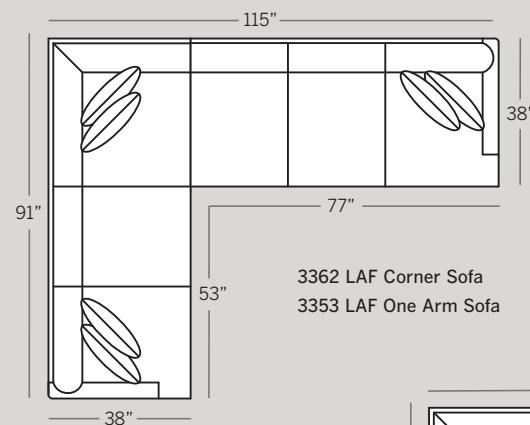

3372 LAF One Arm Loveseat
3373 RAF One Arm Loveseat
Overall: H 37 W 53 D 38
Seating: H 18 W 48 D 21
Seat Height: 20 Arm Height: 25
Pillows: 2 P21

3361 Corner Chair
Overall: H 37 W 38 D 38
Seating: H 18 W 21 D 21
Seat Height: 20 Arm Height: 25
Pillows: 2 P21

3364 Armless Chair
Overall: H 37 W 24 D 38
Seating: H 18 W 24 D 21
Seat Height: 20

3374 Armless Loveseat
Overall: H 37 W 60 D 38
Seating: H 18 W 60 D 21
Seat Height: 20

3384 Armless Sofa
Overall: H 37 W 72 D 38
Seating: H 18 W 72 D 21
Seat Height: 20
Pillows: 2 P21

3382 LAF One Arm Chaise
3383 RAF One Arm Chaise
Overall: H 37 W 36 D 64
Seating: H 18 W 27 D 47
Seat Height: 19 Arm Height: 25
Pillows: 1 P21

Drawings are 1/4" scale

POPULAR SECTIONAL CONFIGURATIONS

3362 LAF Corner Sofa
3353 LAF One Arm Sofa