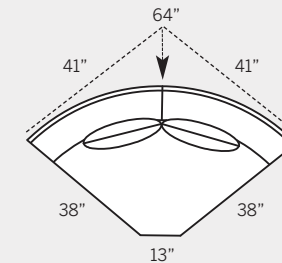

LEIGH COLLECTION

3300 Sofa
Overall: H 37 W 82 D 38
Seating: H 18 W 72 D 21
Seat Height: 20 Arm Height: 25
Pillows: 2 P21

3320 Loveseat
Overall: H 37 W 58 D 38
Seating: H 18 W 48 D 21
Seat Height: 20 Arm Height: 25
Pillows: 2 P21

3301 Chair
Overall: H 37 W 34 D 38
Seating: H 18 W 24 D 21
Seat Height: 20 Arm Height: 25

3308 Ottoman
Overall: H 18 W 28 D 21

3340 Sleeper Sofa
Overall: H 37 W 82 D 38
Seating: H 18 W 72 D 21
Seat Height: 20 Arm Height: 25
Pillows: 2 P21

3392 LAF One Arm Sleeper Sofa
3393 RAF One Arm Sleeper Sofa
Overall: H 37 W 77 D 38
Seating: H 18 W 72 D 21
Seat Height: 20 Arm Height: 25
Pillows: 2 P21

3362 LAF Corner Sofa
3363 RAF Corner Sofa
Overall: H 37 W 91 D 38
Seating: H 18 W 69 D 21
Seat Height: 20 Arm Height: 25
Pillows: 4 P21