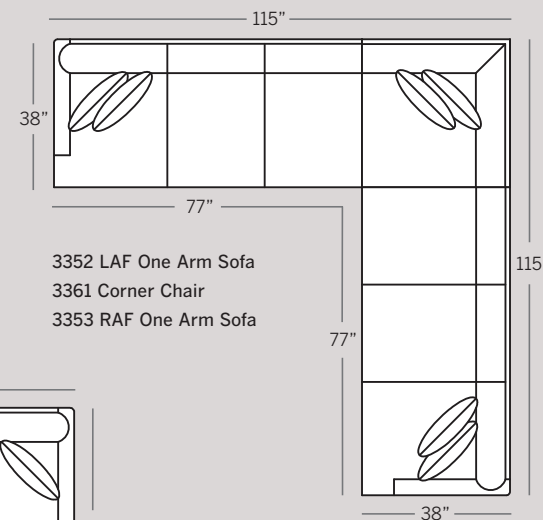

LEIGH COLLECTION

3300 Sofa
Overall: H 37 W 82 D 38
Seating: H 18 W 72 D 21
Seat Height: 20 Arm Height: 25
Pillows: 2 P21

3320 Loveseat
Overall: H 37 W 58 D 38
Seating: H 18 W 48 D 21
Seat Height: 20 Arm Height: 25
Pillows: 2 P21

3372 LAF One Arm Loveseat
3373 RAF One Arm Loveseat
Overall: H 37 W 53 D 38
Seating: H 18 W 48 D 21
Seat Height: 20 Arm Height: 25
Pillows: 2 P21

3361 Corner Chair
Overall: H 37 W 38 D 38
Seating: H 18 W 21 D 21
Seat Height: 20 Arm Height: 25
Pillows: 2 P21

3364 Armless Chair
Overall: H 37 W 24 D 38
Seating: H 18 W 24 D 21
Seat Height: 20

3374 Armless Loveseat
Overall: H 37 W 60 D 38
Seating: H 18 W 60 D 21
Seat Height: 20

3384 Armless Sofa
Overall: H 37 W 72 D 38
Seating: H 18 W 72 D 21
Seat Height: 20
Pillows: 2 P21

3382 LAF One Arm Chaise
3383 RAF One Arm Chaise
Overall: H 37 W 36 D 64
Seating: H 18 W 27 D 47
Seat Height: 19 Arm Height: 25
Pillows: 1 P21

Drawings are 1/4" scale

POPULAR SECTIONAL CONFIGURATIONS

3362 LAF Corner Sofa
3353 LAF One Arm Sofa