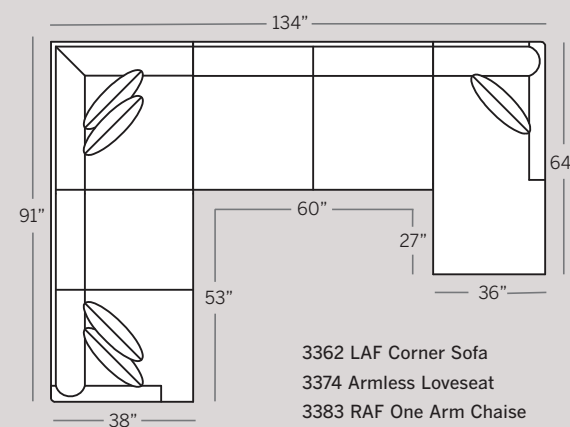

3362 LAF Corner Sofa
3353 LAF One Arm Sofa

3352 LAF One Arm Sofa
3361 Corner Chair
3353 RAF One Arm Sofa

3362 LAF Corner Sofa
3374 Armless Loveseat
3383 RAF One Arm Chaise