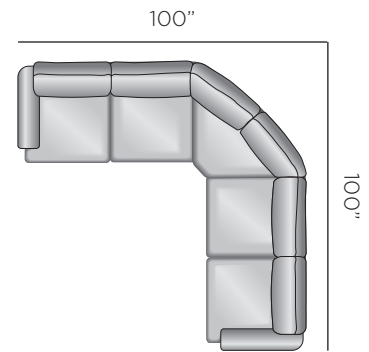

See website for other sectional configurations

9839LAQ CITY LEFT ARM QUARTER UNIT LOVESEAT

H 36 W 86 D 38
Inside: W 52 D 22
SH 20 AH 24
WALL SPACE: 100

9839RAQ CITY RIGHT ARM QUARTER UNIT LOVESEAT

H 36 W 86 D 38
Inside: W 52 D 22
SH 20 AH 24
WALL SPACE: 100