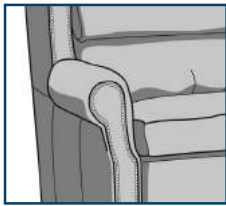

CHOOSE YOUR ARM

EA = Epic Arm
7.5" arm width
*A nail standard