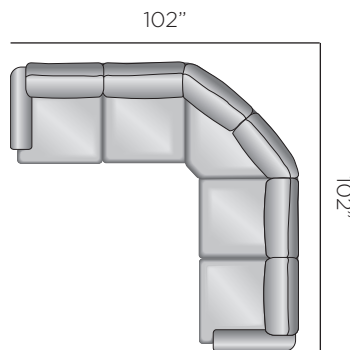

**1723RAQ JOURNEY RIGHT ARM QUARTER UNIT
LOVESEAT**

H 39 W 88 D 42
Inside: W 58 D 21
SH 20 AH 25.5
Wall Space: 102
Also Available:

1724RAQ Journey RAQ Sofa