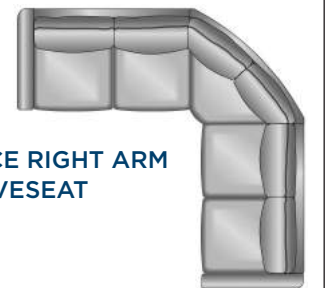

**4718LAQ SUNDANCE LEFT ARM
QUARTER UNIT LOVESEAT**

H 38 W 89 D 47.25
Inside: W 64 D 20-22
SH 21 AH 26.5
Wall Space: 105

**4718RAQ SUNDANCE RIGHT ARM
QUARTER UNIT LOVESEAT**

H 38 W 89 D 47.25
Inside: W 64 D 20-22
SH 21 AH 26.5
Wall Space: 105