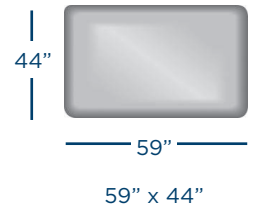

1

CHOOSE YOUR FRAME

2

CHOOSE YOUR SIZE