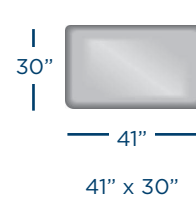

2

CHOOSE YOUR SIZE