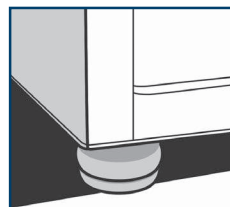

2

CHOOSE YOUR ARM

There is no charge to omit nails on selections standard with nails. There is a charge to add nails to a selection standard without nails. Wide Track Arm is only available with Wide Block Foot.

3

CHOOSE YOUR BACK

*Need approximately 4" from wall for reclining position.

4

CHOOSE YOUR BASE

*Wide Block foot is only available with the Wide Track Arm.

B = Bun foot

5

CHOOSE YOUR POWER

PR
Power Recliner

PRB
Power Recliner with Battery