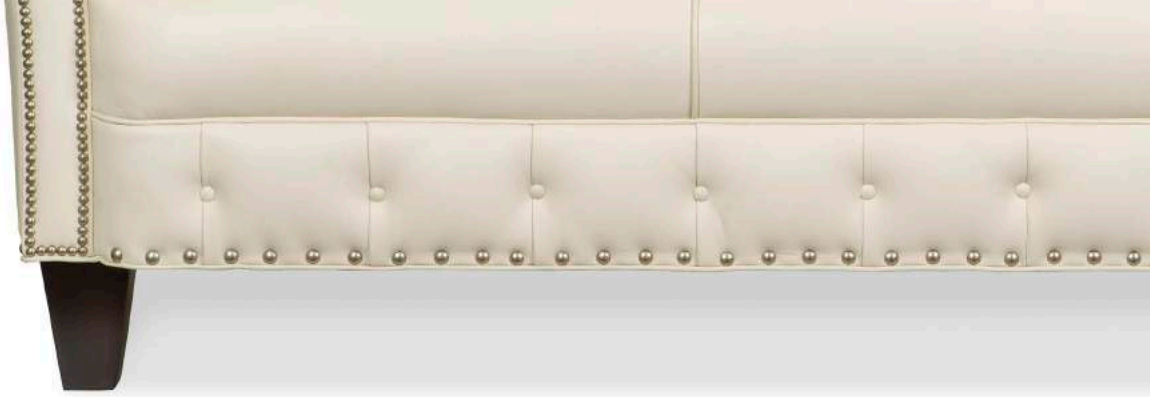

FFF

Pewter Nail

G

Renaissance Nail

H

Antiqued Nail

I

Gilt Nail

J

Nickel Nail

JJJ

Nickel Nail
Medium

L

Natural Nail

R

Large Truscan Nail

RR

Traveler's Nail

S

Small Truscan Nail

SS

Gunsmoke Nail
Large

TT

Gunsmoke Nail
Medium

TTT

Gunsmoke Nail
Small

TTT8

Gunsmoke Nail Tiny

Y

Callisto Nail

Z

Callisto Nail
Large

The nailheads shown are representations of the actual nailheads and not scaled to size. Actual nailhead trim samples are available upon request.