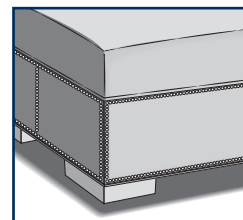

M = Medium Block foot