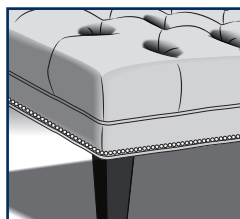

T = Tufted Top