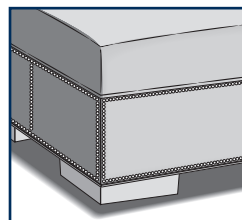

*W = Wide Block foot