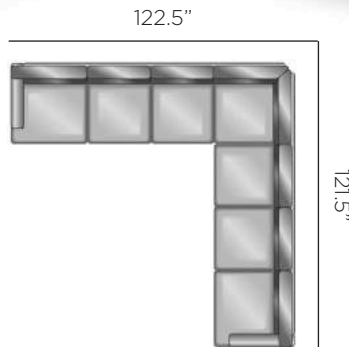

See website for other sectional configurations

NC303LAC YORK LEFT ARM CORNER SOFA

H 35 W 122.5 D 42
Inside: W 101 D 26
SH 20 AH 23
Also Available:
NC303RAC York Right Arm Corner Sofa

NC303RAF YORK RIGHT ARM FACING SOFA

H 35 W 81.5 D 42
Inside: W 77.25 D 26
SH 20 AH 23
Also Available:
NC303LAF York Left Arm Facing Sofa