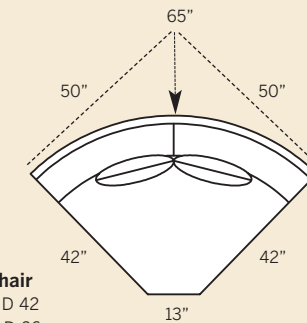

POPULAR SECTIONAL CONFIGURATIONS

6012 LAF One Arm Chair
Overall: H 38 W 35 D 42
Seating: H 18 W 26 D 26
Seat Height: 20 Arm Height: 25
Pillows: 2 P23

6052 LAF One Arm Sofa
Overall: H 38 W 85 D 42
Seating: H 18 W 76 D 26
Seat Height: 20 Arm Height: 25
Pillows: 2 P23

6072 LAF One Arm Loveseat
Overall: H 38 W 59 D 42
Seating: H 18 W 50 D 26
Seat Height: 20 Arm Height: 25
Pillows: 2 P23

6061 Corner Chair
Overall: H 38 W 42 D 42
Seating: H 18 W 26 D 26
Seat Height: 20 Arm Height: N/A
Pillows: 2 P23

6074 Armless Loveseat
Overall: H 38 W 60 D 42
Seating: H 18 W 60 D 26
Seat Height: 20
Pillows: 2 P23

6084 Armless Sofa
Overall: H 38 W 75 D 42
Seating: H 18 W 75 D 26
Seat Height: 20
Pillows: 2 P23

6064 Armless Chair
Overall: H 38 W 27 D 42
Seating: H 18 W 27 D 26
Seat Height: 20
Pillows: 1 P23

Drawings are 1/4" scale

Please note: All Widths are based on the Panel Arm.
The Track/English Arm Pieces are 3 inches less
per arm on overall width.