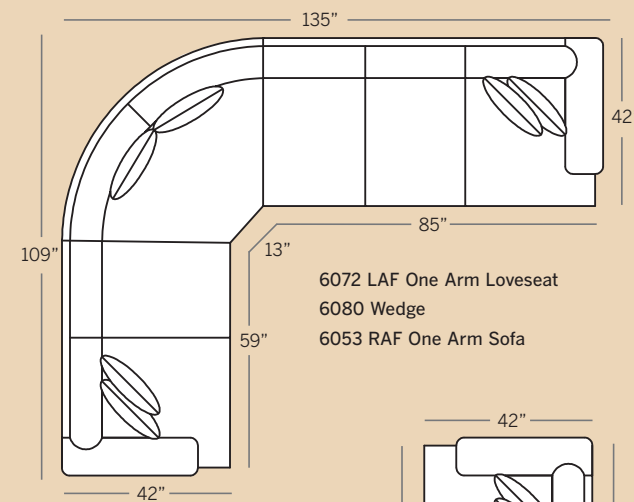

6001 Chair & 1/2
Overall: H 38 W 50 D 42
Seating: H 18 W 31 D 26
Seat Height: 20 Arm Height: 25
Pillows: 2 P23

6008 Ottoman
Overall: H 16 W 35 D 25

6065 Conversation Sofa
Overall: H 38 W 98 D 42
Seating: H 18 W 70 D 26
Seat Height: 20 Arm Height: 25
Pillows: 4 P23

6062 LAF Corner Sofa
Overall: H 38 W 101 D 42
Seating: H 18 W 75 D 26
Seat Height: 20 Arm Height: 25
Pillows: 4 P23

6020 Loveseat
Overall: H 38 W 70 D 42
Seating: H 18 W 51 D 26
Seat Height: 20 Arm Height: 25
Pillows: 4 P23

POPULAR SECTIONAL CONFIGURATIONS

6012 LAF One Arm Chair
Overall: H 38 W 35 D 42
Seating: H 18 W 26 D 26
Seat Height: 20 Arm Height: 25
Pillows: 2 P23

6052 LAF One Arm Sofa
Overall: H 38 W 85 D 42
Seating: H 18 W 76 D 26
Seat Height: 20 Arm Height: 25
Pillows: 2 P23

Drawings are 1/4" scale

Please note: All Widths are based on the Panel Arm.
The Track/English Arm Pieces are 3 inches less
per arm on overall width.