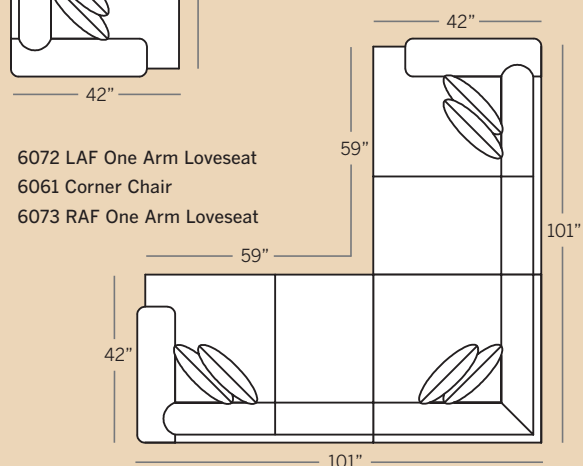

Note: All Leather Styles (-L)
Back Pillows are
Velcro Semi-Attached

HENSON COLLECTION

6000 Sofa
Overall: H 38 W 97 D 42
Seating: H 18 W 78 D 26
Seat Height: 20 Arm Height: 25
Pillows: 4 P23

6075 Sofa
Overall: H 38 W 89 D 42
Seating: H 18 W 70 D 26
Seat Height: 20 Arm Height: 25
Pillows: 4 P23

6001 Chair & 1/2
Overall: H 38 W 50 D 42
Seating: H 18 W 31 D 26
Seat Height: 20 Arm Height: 25
Pillows: 2 P23

6008 Ottoman
Overall: H 16 W 35 D 25

6065 Conversation Sofa
Overall: H 38 W 98 D 42
Seating: H 18 W 70 D 26
Seat Height: 20 Arm Height: 25
Pillows: 4 P23

6062 LAF Corner Sofa
Overall: H 38 W 101 D 42
Seating: H 18 W 75 D 26
Seat Height: 20 Arm Height: 25
Pillows: 4 P23

6020 Loveseat
Overall: H 38 W 70 D 42
Seating: H 18 W 51 D 26
Seat Height: 20 Arm Height: 25
Pillows: 4 P23

POPULAR SECTIONAL CONFIGURATIONS

6012 LAF One Arm Chair
Overall: H 38 W 35 D 42
Seating: H 18 W 26 D 26
Seat Height: 20 Arm Height: 25
Pillows: 2 P23

6052 LAF One Arm Sofa
Overall: H 38 W 85 D 42
Seating: H 18 W 76 D 26
Seat Height: 20 Arm Height: 25
Pillows: 2 P23