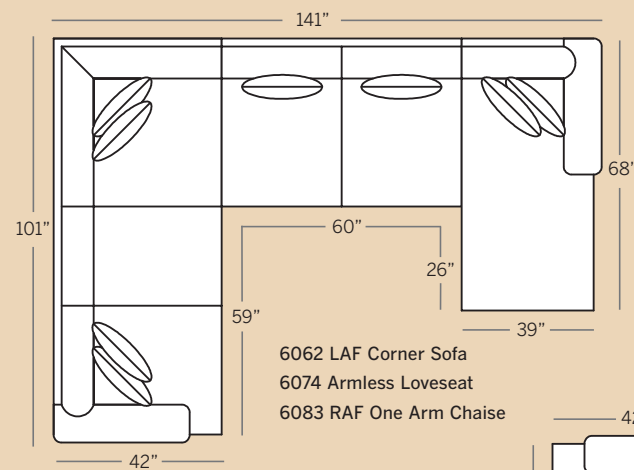

Note: All Leather Styles (-L)
Back Pillows are
Velcro Semi-Attached

HENSON COLLECTION

6000 Sofa
Overall: H 38 W 97 D 42
Seating: H 18 W 78 D 26
Seat Height: 20 Arm Height: 25
Pillows: 4 P23

6075 Sofa
Overall: H 38 W 89 D 42
Seating: H 18 W 70 D 26
Seat Height: 20 Arm Height: 25
Pillows: 4 P23

6001 Chair & 1/2
Overall: H 38 W 50 D 42
Seating: H 18 W 31 D 26
Seat Height: 20 Arm Height: 25
Pillows: 2 P23

6008 Ottoman
Overall: H 16 W 35 D 25

6065 Conversation Sofa
Overall: H 38 W 98 D 42
Seating: H 18 W 70 D 26
Seat Height: 20 Arm Height: 25
Pillows: 4 P23

6062 LAF Corner Sofa
Overall: H 38 W 101 D 42
Seating: H 18 W 75 D 26
Seat Height: 20 Arm Height: 25
Pillows: 4 P23

6020 Loveseat
Overall: H 38 W 70 D 42
Seating: H 18 W 51 D 26
Seat Height: 20 Arm Height: 25
Pillows: 4 P23

POPULAR SECTIONAL CONFIGURATIONS

6012 LAF One Arm Chair
Overall: H 38 W 35 D 42
Seating: H 18 W 26 D 26
Seat Height: 20 Arm Height: 25
Pillows: 2 P23

6052 LAF One Arm Sofa
Overall: H 38 W 85 D 42
Seating: H 18 W 76 D 26
Seat Height: 20 Arm Height: 25
Pillows: 2 P23