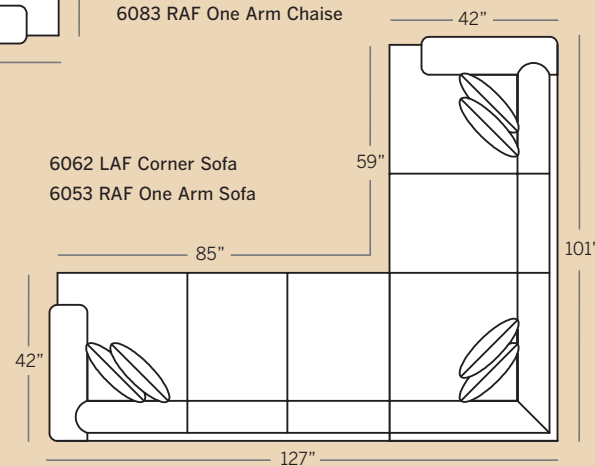

Note: All Leather Styles (-L)
Back Pillows are
Velcro Semi-Attached

HENSON COLLECTION

6000 Sofa
Overall: H 38 W 97 D 42
Seating: H 18 W 78 D 26
Seat Height: 20 Arm Height: 25
Pillows: 4 P23

6075 Sofa
Overall: H 38 W 89 D 42
Seating: H 18 W 70 D 26
Seat Height: 20 Arm Height: 25
Pillows: 4 P23

6001 Chair & 1/2
Overall: H 38 W 50 D 42
Seating: H 18 W 31 D 26
Seat Height: 20 Arm Height: 25
Pillows: 2 P23

6008 Ottoman
Overall: H 16 W 35 D 25

6065 Conversation Sofa
Overall: H 38 W 98 D 42
Seating: H 18 W 70 D 26
Seat Height: 20 Arm Height: 25
Pillows: 4 P23

6062 LAF Corner Sofa
Overall: H 38 W 101 D 42
Seating: H 18 W 75 D 26
Seat Height: 20 Arm Height: 25
Pillows: 4 P23

6020 Loveseat
Overall: H 38 W 70 D 42
Seating: H 18 W 51 D 26
Seat Height: 20 Arm Height: 25
Pillows: 4 P23

POPULAR SECTIONAL CONFIGURATIONS

6012 LAF One Arm Chair
Overall: H 38 W 35 D 42
Seating: H 18 W 26 D 26
Seat Height: 20 Arm Height: 25
Pillows: 2 P23

6052 LAF One Arm Sofa
Overall: H 38 W 85 D 42
Seating: H 18 W 76 D 26
Seat Height: 20 Arm Height: 25
Pillows: 2 P23