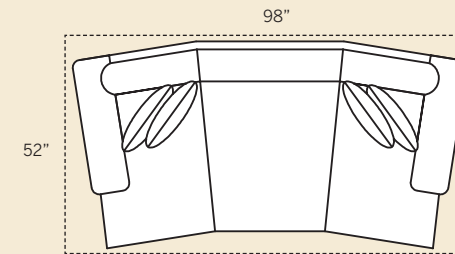

Note: All Leather Styles (-L)
Back Pillows are
Velcro Semi-Attached

HENSON COLLECTION

6000 Sofa
Overall: H 38 W 97 D 42
Seating: H 18 W 78 D 26
Seat Height: 20 Arm Height: 25
Pillows: 4 P23

6075 Sofa
Overall: H 38 W 89 D 42
Seating: H 18 W 70 D 26
Seat Height: 20 Arm Height: 25
Pillows: 4 P23

6001 Chair & 1/2
Overall: H 38 W 50 D 42
Seating: H 18 W 31 D 26
Seat Height: 20 Arm Height: 25
Pillows: 2 P23

6008 Ottoman
Overall: H 16 W 35 D 25

6065 Conversation Sofa
Overall: H 38 W 98 D 42
Seating: H 18 W 70 D 26
Seat Height: 20 Arm Height: 25
Pillows: 4 P23

6062 LAF Corner Sofa
Overall: H 38 W 101 D 42
Seating: H 18 W 75 D 26
Seat Height: 20 Arm Height: 25
Pillows: 4 P23

6020 Loveseat
Overall: H 38 W 70 D 42
Seating: H 18 W 51 D 26
Seat Height: 20 Arm Height: 25
Pillows: 4 P23