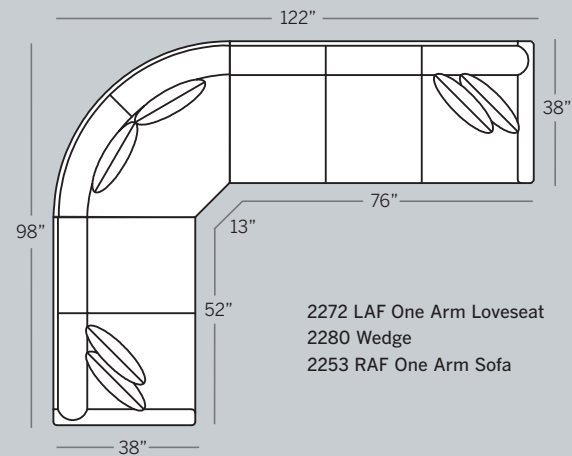

Note: All Leather Styles (-L)
Back Pillows are Velcro Semi-Attached

POPULAR SECTIONAL CONFIGURATIONS

DARBY COLLECTION

2200 Sofa
Overall: H 36 W 80 D 38
Seating: H 16 W 72 D 21
Seat Height: 20 Arm Height: 25
Pillows: 2 P21

2285 Sofa
Overall: H 36 W 80 D 38
Seating: H 16 W 72 D 21
Seat Height: 20 Arm Height: 25
Pillows: 2 P21

2275 Studio Sofa
Overall: H 36 W 74 D 38
Seating: H 16 W 64 D 21
Seat Height: 20 Arm Height: 25
Pillows: 2 P21

2201 Chair
Overall: H 36 W 33 D 38
Seating: H 16 W 25 D 21
Seat Height: 20 Arm Height: 25
Pillows: N/A

2299 Four Seat Sofa
Overall: H 36 W 103 D 38
Seating: H 16 W 95 D 21
Seat Height: 20 Arm Height: 25
Pillows: 4 P21

Drawings are 1/4" scale