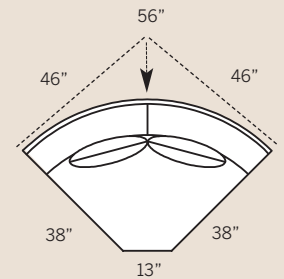

2220 Loveseat
Overall: H 36 W 56 D 38
Seating: H 16 W 48 D 21
Seat Height: 20 Arm Height: 25
Pillows: 2 P21

2261 Corner Chair
Overall: H 36 W 38 D 38
Seating: H 16 W 21 D 21
Seat Height: 20 Arm Height: N/A
Pillows: 2 P21

2208 Ottoman
Overall: H 18 W 28 D 21

2262 LAF Corner Sofa
2263 RAF Corner Sofa
Overall: H 36 W 92 D 38
Seating: H 16 W 69 D 21
Seat Height: 20 Arm Height: 25
Pillows: 4 P21

2252 LAF One Arm Sofa
2253 RAF One Arm Sofa
Overall: H 36 W 76 D 38
Seating: H 16 W 72 D 21
Seat Height: 20 Arm Height: 25
Pillows: 2 P21

2212 LAF One Arm Chair
2213 RAF One Arm Chair
Overall: H 36 W 28 D 38
Seating: H 16 W 24 D 21
Seat Height: 20 Arm Height: 25
Pillows: 1 P21

2280 Wedge
Overall: H 36 W 64 D 38
Seating: H 16 W 45 D 21
Seat Height: 20 Arm Height: N/A
Pillows: 2 P21

Drawings are 1/4" scale