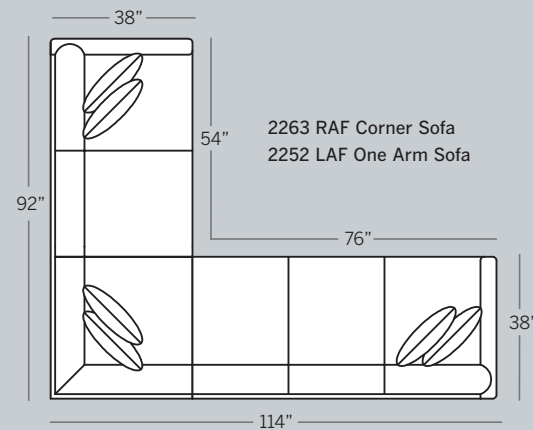

Note: All Leather Styles (-L)
Back Pillows are Velcro Semi-Attached

POPULAR SECTIONAL CONFIGURATIONS

DARBY COLLECTION

2200 Sofa
Overall: H 36 W 80 D 38
Seating: H 16 W 72 D 21
Seat Height: 20 Arm Height: 25
Pillows: 2 P21

2285 Sofa
Overall: H 36 W 80 D 38
Seating: H 16 W 72 D 21
Seat Height: 20 Arm Height: 25
Pillows: 2 P21

2275 Studio Sofa
Overall: H 36 W 74 D 38
Seating: H 16 W 64 D 21
Seat Height: 20 Arm Height: 25
Pillows: 2 P21

2201 Chair
Overall: H 36 W 33 D 38
Seating: H 16 W 25 D 21
Seat Height: 20 Arm Height: 25
Pillows: N/A

2299 Four Seat Sofa
Overall: H 36 W 103 D 38
Seating: H 16 W 95 D 21
Seat Height: 20 Arm Height: 25
Pillows: 4 P21

Drawings are 1/4" scale