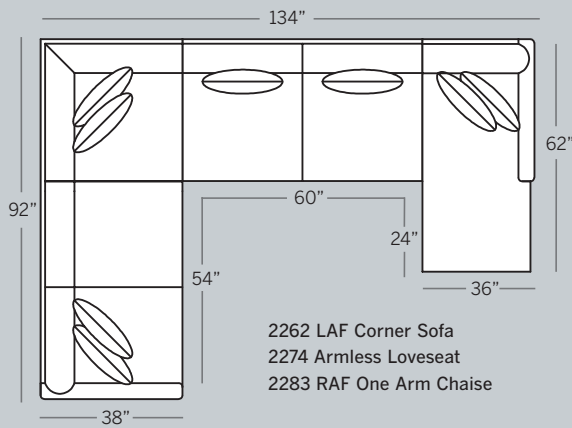

Note: All Leather Styles (-L)
Back Pillows are Velcro Semi-Attached

POPULAR SECTIONAL CONFIGURATIONS

DARBY COLLECTION

2200 Sofa
Overall: H 36 W 80 D 38
Seating: H 16 W 72 D 21
Seat Height: 20 Arm Height: 25
Pillows: 2 P21

2285 Sofa
Overall: H 36 W 80 D 38
Seating: H 16 W 72 D 21
Seat Height: 20 Arm Height: 25
Pillows: 2 P21

2275 Studio Sofa
Overall: H 36 W 74 D 38
Seating: H 16 W 64 D 21
Seat Height: 20 Arm Height: 25
Pillows: 2 P21

2201 Chair
Overall: H 36 W 33 D 38
Seating: H 16 W 25 D 21
Seat Height: 20 Arm Height: 25
Pillows: N/A

2299 Four Seat Sofa
Overall: H 36 W 103 D 38
Seating: H 16 W 95 D 21
Seat Height: 20 Arm Height: 25
Pillows: 4 P21

Drawings are 1/4" scale