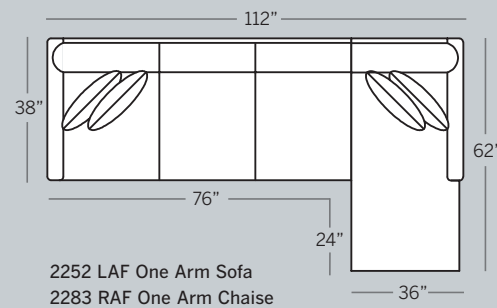

Note: All Leather Styles (-L)
Back Pillows are Velcro Semi-Attached

POPULAR SECTIONAL CONFIGURATIONS

DARBY COLLECTION

2200 Sofa
Overall: H 36 W 80 D 38
Seating: H 16 W 72 D 21
Seat Height: 20 Arm Height: 25
Pillows: 2 P21

2285 Sofa
Overall: H 36 W 80 D 38
Seating: H 16 W 72 D 21
Seat Height: 20 Arm Height: 25
Pillows: 2 P21

2275 Studio Sofa
Overall: H 36 W 74 D 38
Seating: H 16 W 64 D 21
Seat Height: 20 Arm Height: 25
Pillows: 2 P21

2201 Chair
Overall: H 36 W 33 D 38
Seating: H 16 W 25 D 21
Seat Height: 20 Arm Height: 25
Pillows: N/A

2299 Four Seat Sofa
Overall: H 36 W 103 D 38
Seating: H 16 W 95 D 21
Seat Height: 20 Arm Height: 25
Pillows: 4 P21

Drawings are 1/4" scale