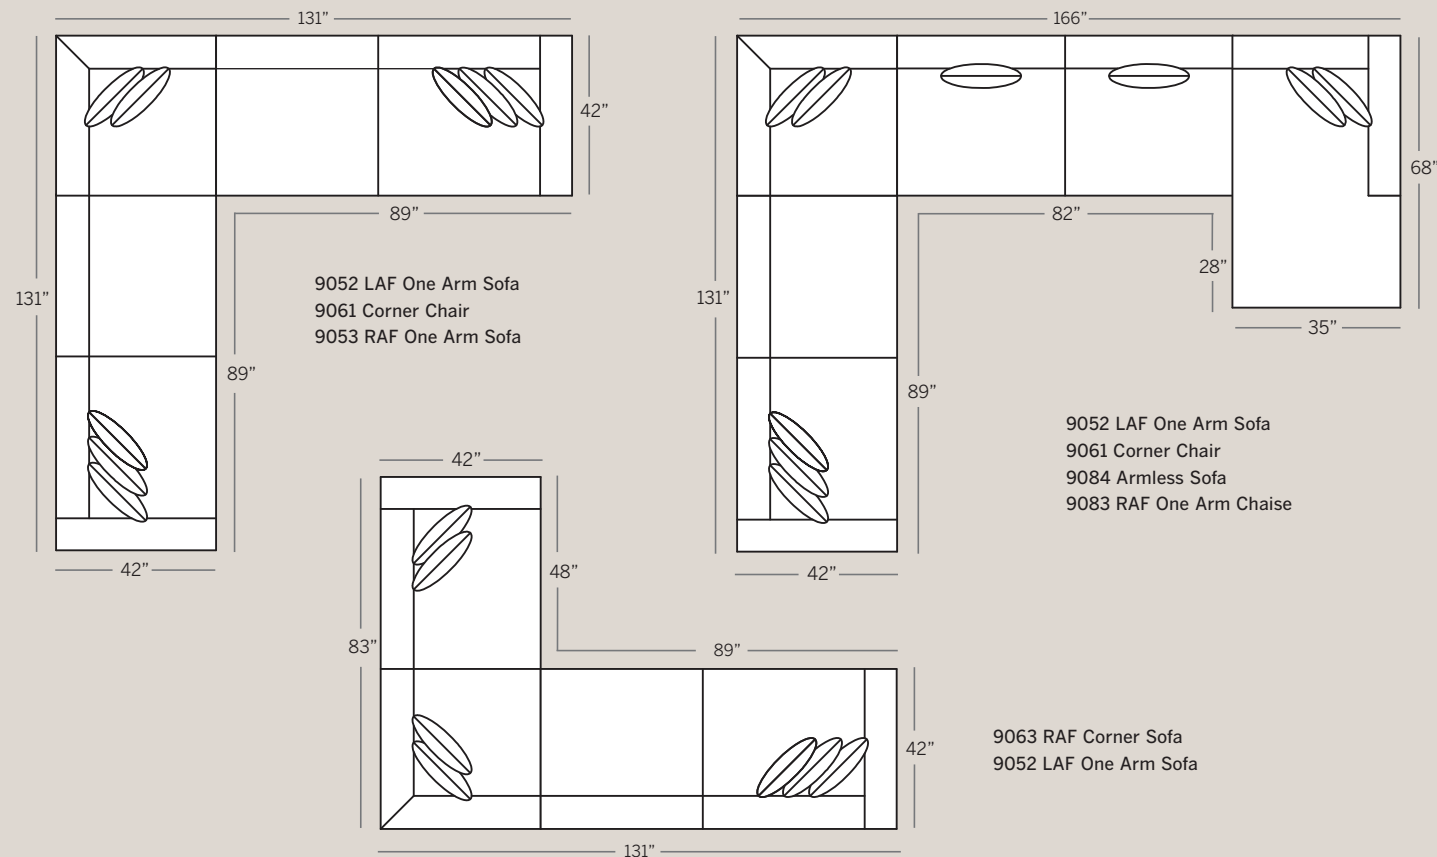

9085 3-over-3 Large Sofa
Overall: H 37 W 96 D 42
Seating: H 17 W 82 D 27
Seat Height: 20 Arm Height: 25
Pillows: 4 P21

9095 Large Sofa
Overall: H 37 W 96 D 42
Seating: H 17 W 82 D 27
Seat Height: 20 Arm Height: 25
Pillows: 4 P21

9061 Corner Chair
Overall: H 37 W 42 D 42
Seating: H 17 W 27 D 27
Seat Height: 20 Arm Height: 25
Pillows: 2 P21

9012 LAF One Arm Chair
9013 RAF One Arm Chair
Overall: H 37 W 48 D 42
Seating: H 17 W 41 D 27
Seat Height: 20 Arm Height: 25
Pillows: 2 P21

9001 Chair
Overall: H 37 W 43 D 42
Seating: H 17 W 29 D 27
Seat Height: 20 Arm Height: 25

9008 Ottoman
Overall: H 37 W 25 D 42
Seating: H 17 W 25 D 27
Seat Height: 20 Arm Height: 25
Pillows: 4 P21

POPULAR SECTIONAL CONFIGURATIONS

9052 LAF One Arm Sofa
9053 RAF One Arm Sofa
Overall: H 37 W 89 D 42
Seating: H 17 W 82 D 27
Seat Height: 20 Arm Height: 25
Pillows: 3 P21

9062 LAF Corner Sofa
9063 RAF Corner Sofa
Overall: H 37 W 83 D 42
Seating: H 17 W 68 D 27
Seat Height: 20 Arm Height: 25
Pillows: 4 P21