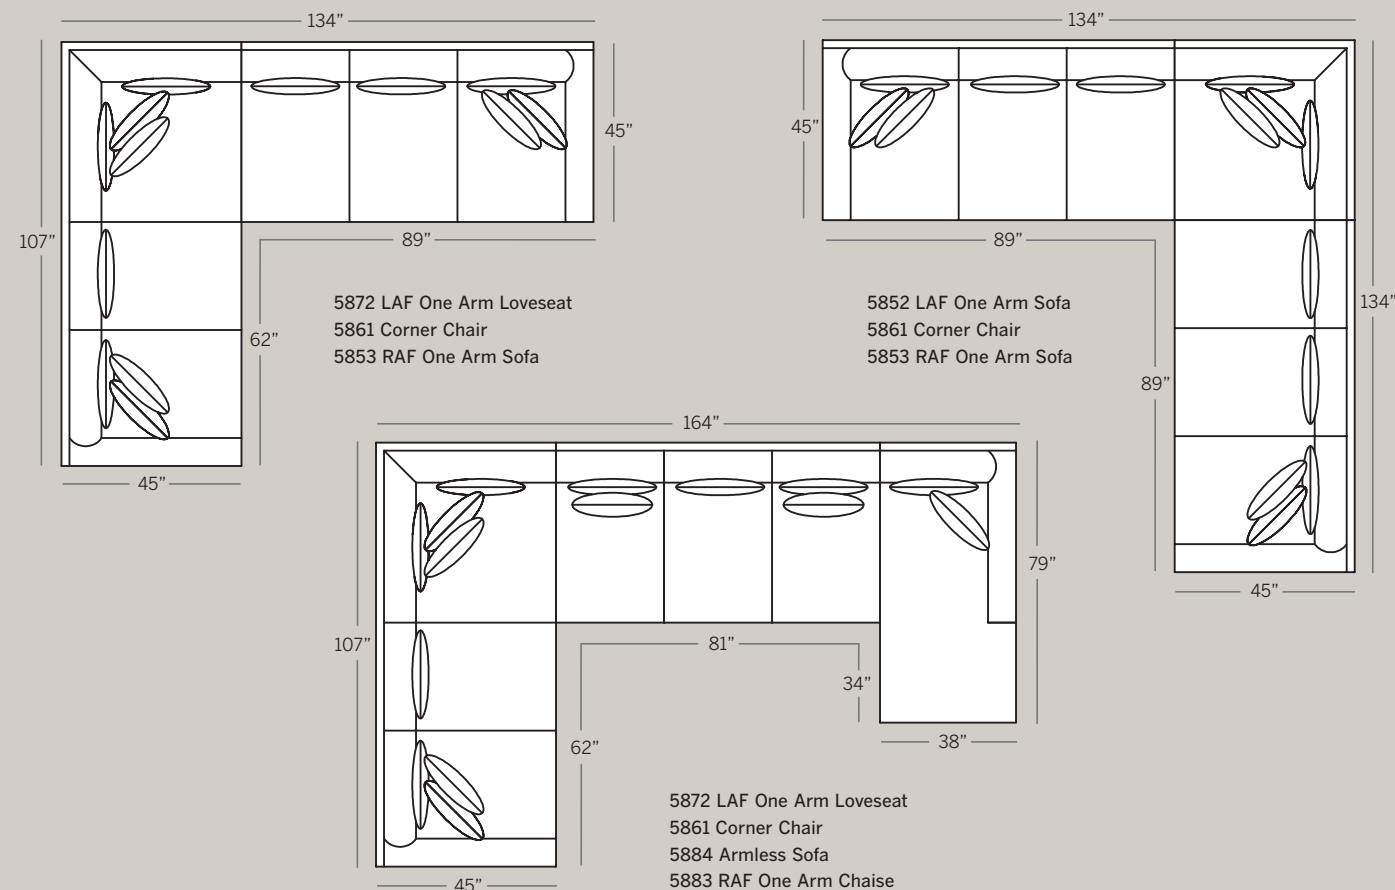

5801 | Chair & 1/2

CALIFORNIA COLLECTION

5800 Sofa
Overall: H 36 W 96 D 45
Seating: H 16 W 80 D 25
Seat Height: 20 Arm Height: 25
Pillows: 2 P22, 3 P2718

5820 Loveseat
Overall: H 36 W 69 D 45
Seating: H 16 W 53 D 25
Seat Height: 20 Arm Height: 25
Pillows: 2 P22, 2 P2718

5801 Chair & 1/2
Overall: H 36 W 46 D 45
Seating: H 16 W 30 D 25
Seat Height: 20 Arm Height: 25
Pillows: 1 P3018

5852 LAF One Arm Sofa
5853 RAF One Arm Sofa
Overall: H 36 W 89 D 45
Seating: H 16 W 81 D 25
Seat Height: 20 Arm Height: 25
Pillows: 2 P22, 3 P2718

5861 Corner Chair
Overall: H 36 W 45 D 45
Seating: H 16 W 25 D 25
Seat Height: 20 Arm Height: N/A
Pillows: 2 P22, 2 P2718

5808 Ottoman
Overall: H 18 W 34 D 26

POPULAR SECTIONAL CONFIGURATIONS

5884 Armless Sofa
Overall: H 36 W 81 D 45
Seating: H 16 W 81 D 25
Seat Height: 20
Pillows: 2 P22, 3 P2718

5882 LAF One Arm Chaise
5883 RAF One Arm Chaise
Overall: H 36 W 38 D 79
Seating: H 16 W 30 D 59
Seat Height: 20 Arm Height: 25
Pillows: 1 P22, 1 P3018

Drawings are 1/4" scale