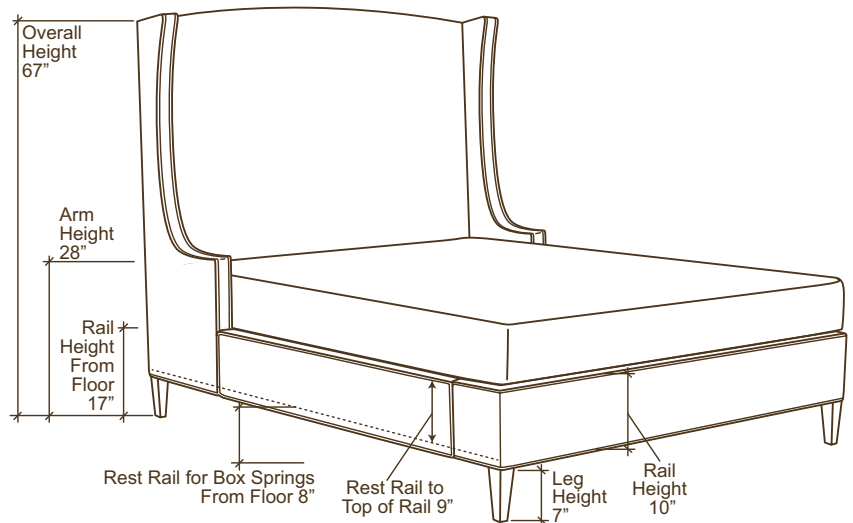

OVERALL	HEADBOARD WITH RAILS
TWIN	W45 D84 H67	66-30H
FULL	W60 D84 H67	66-46H
QUEEN	W67 D89 H67	66-50H
CAL. KING	W79 D93 H67	66-62H
KING	W83 D89 H67	66-66H