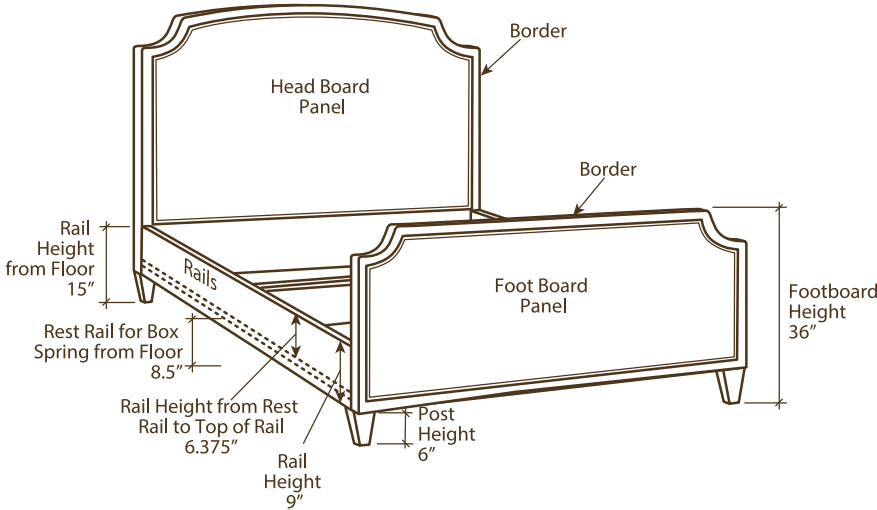

FRONT PANEL WILL BE THE MAIN FABRIC. HEADBOARD OUTBACKS ARE STANDARD WITH KHAKI DENIM FOR FABRIC AND CHOCOLATE DENIM FOR LEATHER. OPTIONAL HEADBOARD WITH MATCHING FABRIC/LEATHER ON OUTBACK IS AVAILABLE FOR AN ADDITIONAL CHARGE.

CHOOSE FINISH:

1. **LEG FINISH:**
2. ☐ BLACK WALNUT
   - ☐ DRIFTWOOD*
   - ☐ JAVA
   - ☐ SMOKE
   - ☐ BLANCA
   - ☐ DUNE
   - ☐ MICA
   - ☐ TOBACCO
   - ☐ CHALK
   - ☐ EBONY
   - ☐ NATURAL
   - ☐ VINTAGE CHESTNUT
   - ☐ CHARCOAL
   - ☐ FAWN*
   - ☐ PECAN
   - ☒ WEATHERED GREY

*NOTE: THERE IS AN ADDITIONAL CHARGE FOR DRIFTWOOD AND FAWN FINISH

1. **NAIL COLOR:**
2. ☐ ANTIQUE
   - ☐ GLACIER
   - ☒ PEWTER
   - ☐ NO NAILS
   - ☐ BRUSHED NICKEL
   - ☐ HAND HAMMERED GUNMETAL
   - ☐ PLATINUM
   - ☐ FRENCH GOLD
   - ☐ NATURAL

*SMALL NAIL HEAD APPLIED HEAD-TO-HEAD IS THE ONLY NAIL OPTION

CONTRAST FABRIC – BORDER/WELT/RAILS:

INCLUDES ALL AREAS EXCEPT HEADBOARD AND FOOTBOARD PANELS. EXCLUDES DECORATIVE FRINGE, BEAD TRIM OR TASSELED WELT

CONTRAST FABRIC – WELT/BUTTONS:

EXCLUDES DECORATIVE FRINGE, BEAD TRIM OR TASSELED WELT

ANY OTHER OPTIONS REQUIRE SPECIAL HANDLING

I need two twin beds exactly alike. Please make sure the spacing of the fabric stripes are consistent on both beds.

COM YARDAGE REQUIREMENTS ARE NOTED IN THE PRICE LIST. HEADBOARD OUTBACKS ARE STANDARD WITH KHAKI DENIM FOR FABRIC AND CHOCOLATE DENIM FOR LEATHER. OPTIONAL MATCHING FABRIC/LEATHER IS AVAILABLE, SEE PRICE LIST.

SIZE	OVERALL WIDTH	OVERALL DEPTH	INSIDE WIDTH	INSIDE DEPTH
TWIN	45	83	40	77
FULL	60	83	55	77
QUEEN	67	88	62	82
CAL-KING	80	92	74	86
KING	84	88	78	82

BED DIMENSIONS

PRICING

BASE PRICE	
FINISH CHARGE DRIFTWOOD AND FAWN ONLY	
HEIGHT	
PANEL	
NAIL HEAD BORDER	
FABRIC OPTIONS	
OTHER OPTIONS	
TOTAL