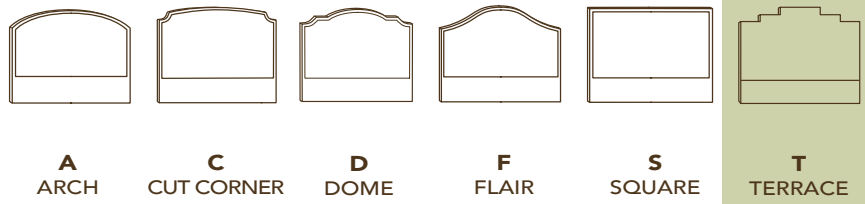

**YOUR BED NUMBER**

FOR LEATHER, ADD "L" PREFIX HERE

STYLE TYPE

SIZE

HEIGHT PANEL BORDER LEG

TO OMIT REST RAILS FOR ADJUSTABLE BED, ADD "A" HERE

**1 CHOOSE STYLE:**

**2 CHOOSE TYPE:**

**3 CHOOSE SIZE:**

**4 CHOOSE HEIGHT:**

**5 CHOOSE PANEL:**

\*OUTBACK STANDARD WITH KHAKI DENIM FOR FABRIC AND CHOCOLATE DENIM FOR LEATHER

**6 CHOOSE BORDER:**

**7 CHOOSE LEG:**

**8 OMIT REST RAILS FOR ADJUSTABLE BED:**