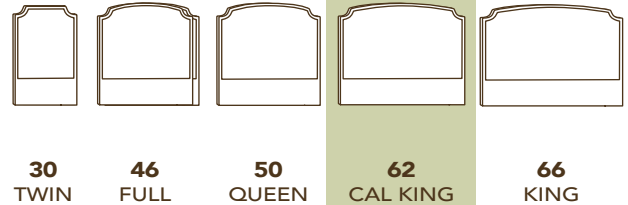

## BED DIMENSIONS

SIZE	OVERALL WIDTH	OVERALL DEPTH	INSIDE WIDTH	INSIDE DEPTH
TWIN	45	83	40	77
FULL	60	83	55	77
QUEEN	67	88	62	82
CAL-KING	80	92	74	86
KING	84	88	78	82

**YOUR BED NUMBER**

FOR LEATHER, ADD "L" PREFIX HERE

STYLE TYPE

SIZE

HEIGHT PANEL BORDER LEG

TO OMIT REST RAILS FOR ADJUSTABLE BED, ADD "A" HERE

**1 CHOOSE STYLE:**

**2 CHOOSE TYPE:**

**3 CHOOSE SIZE:**

**4 CHOOSE HEIGHT:**

**5 CHOOSE PANEL:**

\*OUTBACK STANDARD WITH KHAKI DENIM FOR FABRIC AND CHOCOLATE DENIM FOR LEATHER

**6 CHOOSE BORDER:**

**7 CHOOSE LEG:**

**8 OMIT REST RAILS FOR ADJUSTABLE BED:**