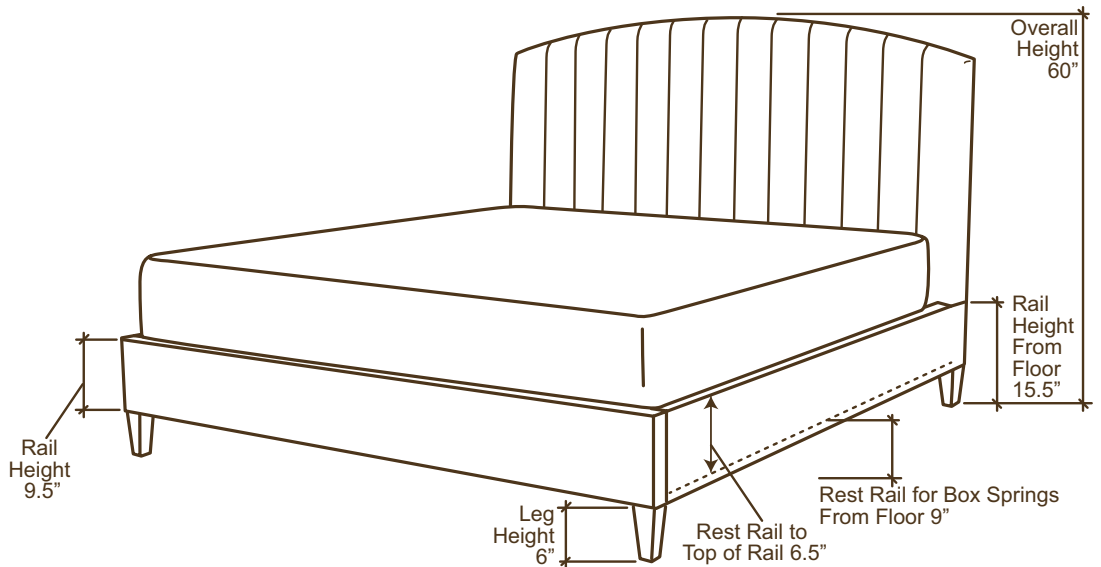

OVERALL	HEADBOARD WITH RAILS
QUEEN	W67 D91 H60	70-50H
CAL. KING	W82 D95 H60	70-62H
KING	W84 D91 H60	70-66H