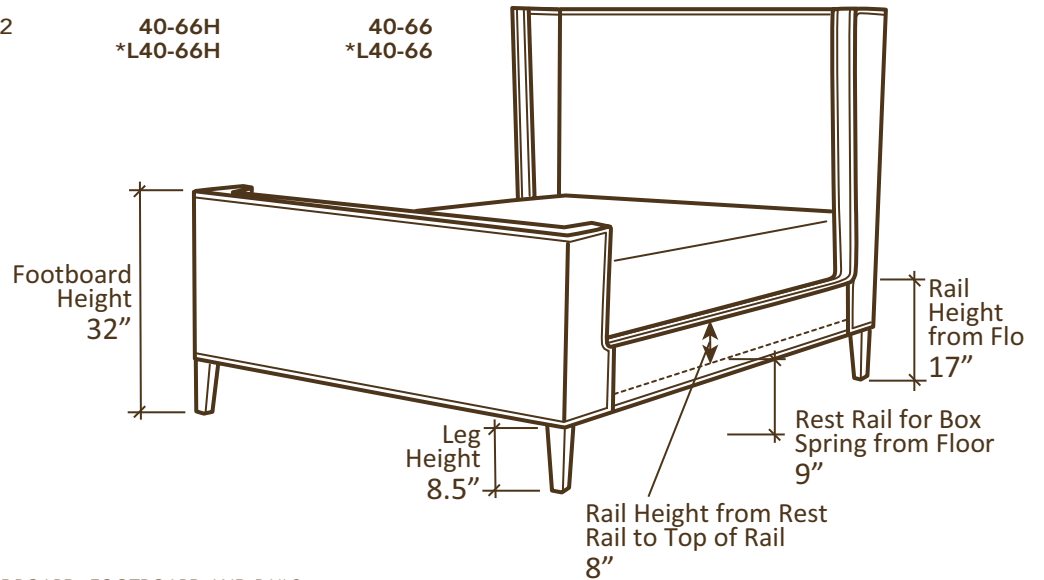

HEADBOARD
SIDE PANEL DETAIL

* LEATHER STANDARD WITH SEAMS ON HEADBOARD, FOOTBOARD AND RAILS.