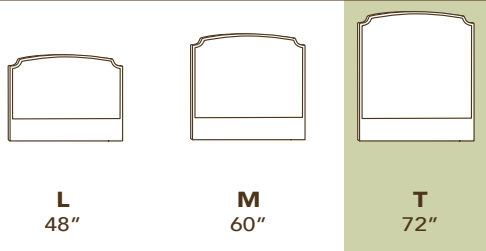

4 CHOOSE HEIGHT: