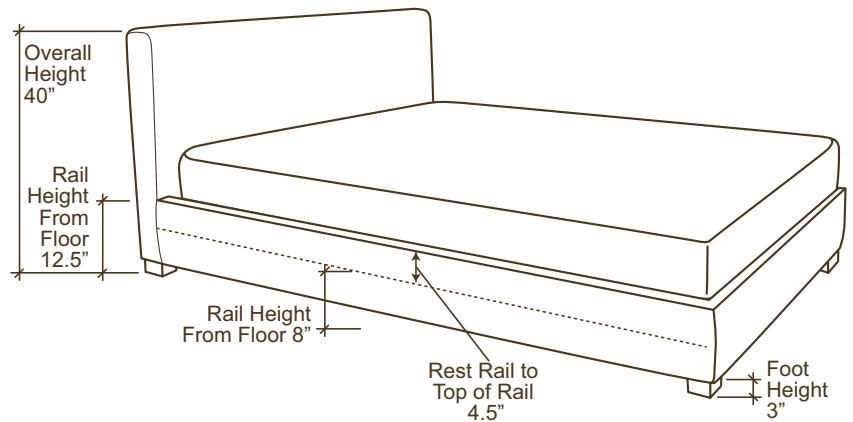

* LEATHER STANDARD WITH SEAMS ON HEADBOARD AND RAILS.