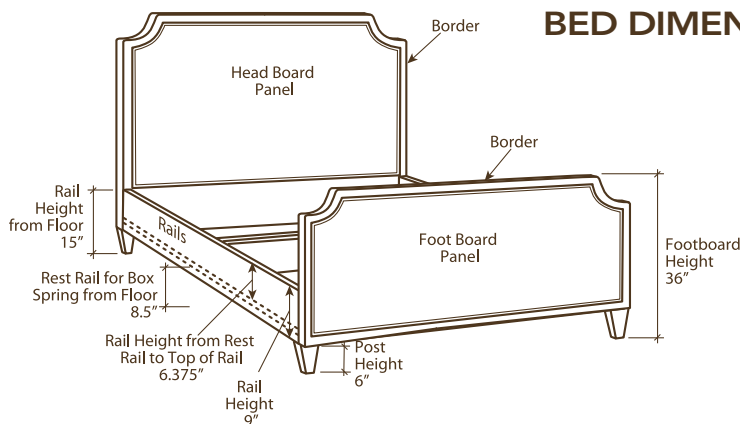

## BED FABRIC APPLICATION

STANDARD UPHOLSTERY WIDTHS ARE 54" WIDE. WHEN APPLYING A FABRIC UP-THE-BOLT, SEAMS MUST BE INCORPORATED INTO YOUR DESIGN TO ACCOMMODATE THE OVERALL BED WIDTH.

## BED DIMENSIONS

SIZE	OVERALL WIDTH	OVERALL DEPTH	INSIDE WIDTH	INSIDE DEPTH
TWIN	45	83	40	77
FULL	60	83	55	77
QUEEN	67	88	62	82
CAL-KING	80	92	74	86
KING	84	88	78	82