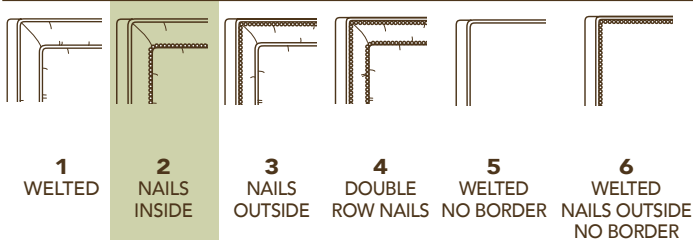

**3 CHOOSE SIZE:**

**4 CHOOSE HEIGHT:**

**5 CHOOSE PANEL:**

\*OUTBACK STANDARD WITH KHAKI DENIM FOR FABRIC AND CHOCOLATE DENIM FOR LEATHER

**6 CHOOSE BORDER:**

**7 CHOOSE LEG:**

**8 OMIT REST RAILS FOR ADJUSTABLE BED:**