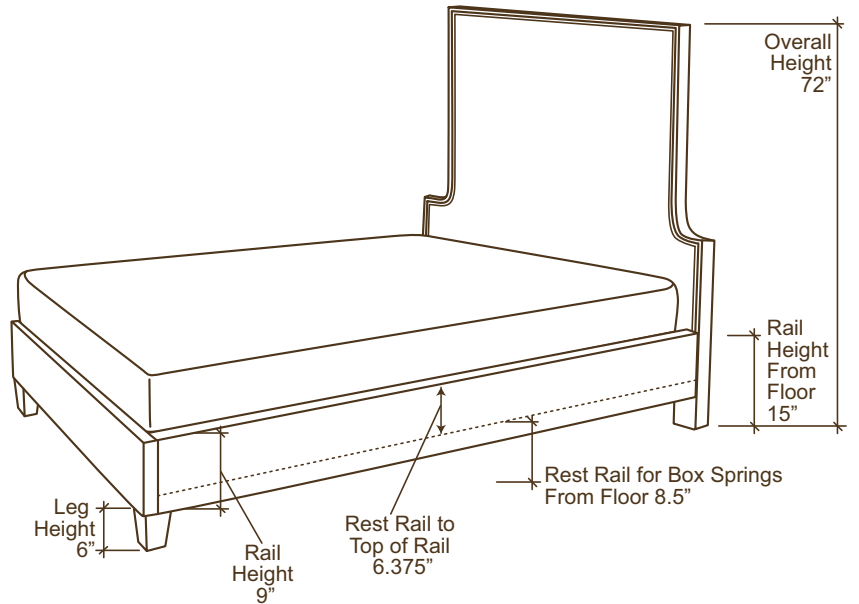

83-50H
QUEEN HEADBOARD
WITH RAILS

OAK FRAME

M^cALPINE
HOME®

	OVERALL	HEADBOARD WITH RAILS
TWIN	W46 D83 H72	83-30H
FULL	W61 D83 H72	83-46H
QUEEN	W68 D88 H72	83-50H
CAL. KING	W81 D92 H72	83-62H
KING	W85 D88 H72	83-66H