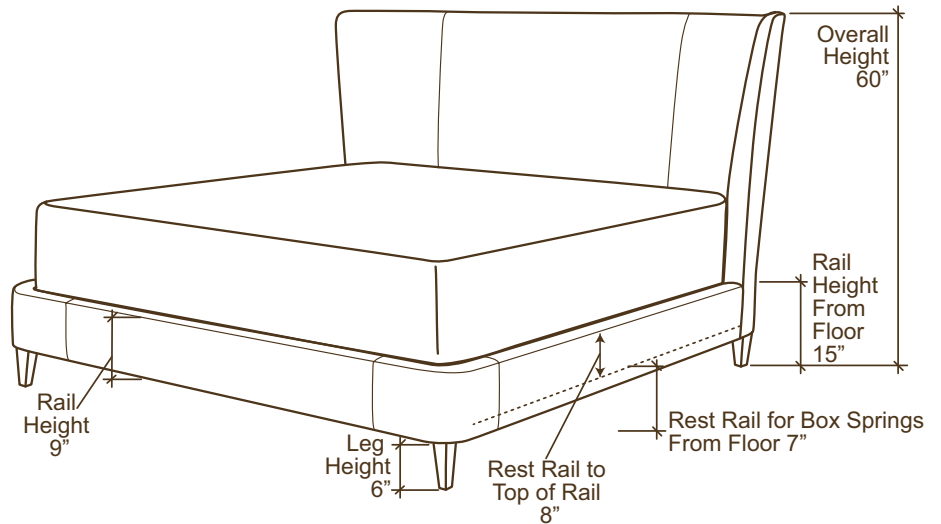

OVERALL	HEADBOARD WITH RAILS
TWIN	W52 D86 H60	96-30H
FULL	W67 D86 H60	96-46H
QUEEN	W74 D91 H60	96-50H
CAL. KING	W86 D95 H60	96-62H
KING	W90 D91 H60	96-66H