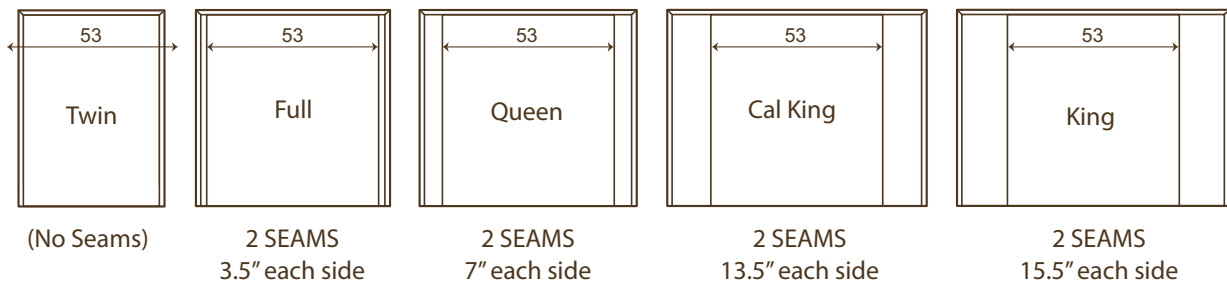

HELPFUL TIPS WHEN ORDERING

FABRIC & LEATHER

H = HEADBOARD WITH UPHOLSTERED RAILS
HO = HEADBOARD ONLY WITH ADAPTER HOOKS. RAILS NOT INCLUDED.
NO SUFFIX = HEADBOARD AND FOOTBOARD WITH UPHOLSTERED RAILS

RAILS ARE UPHOLSTERED IN THE SAME FABRIC OR LEATHER AS THE HEADBOARD, UNLESS OTHERWISE NOTED.

LEATHER HEADBOARDS, FOOTBOARDS AND RAILS WILL BE SEAMED.

COVERALLS

H = HEADBOARD WITH METAL FRAME
HO = HEADBOARD ONLY WITH ADAPTER HOOKS
NO SUFFIX = HEADBOARD AND FOOTBOARD WITH METAL RAILS

COVERALLS BEDS HAVE METAL RAILS, SO THERE IS NO MEASUREMENT FROM THE BOXSPRING TO THE TOP OF THE RAIL. METAL RAILS OR FRAME ARE INCLUDED ON COVERALLS BEDS.

BED FABRIC APPLICATION

STANDARD UPHOLSTERY WIDTHS ARE 54" WIDE. WHEN APPLYING A FABRIC UP-THE-BOLT, SEAMS MUST BE INCORPORATED INTO YOUR DESIGN TO ACCOMMODATE THE OVERALL BED WIDTH.

UP-THE-BOLT

UP THE BOLT FABRICS WILL HAVE SEAMS

SEAM FIGURES ARE BASED ON A STANDARD 54" WIDTH

BED DIMENSIONS

SIZE	OVERALL WIDTH	OVERALL DEPTH	INSIDE WIDTH	INSIDE DEPTH
TWIN	45	83	40	77
FULL	60	83	55	77
QUEEN	67	88	62	82
CAL-KING	80	92	74	86
KING	84	88	78	82