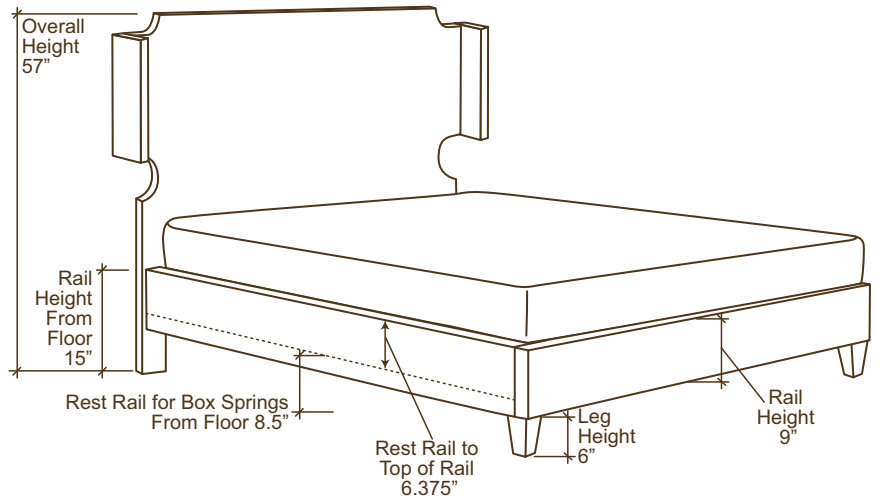

STYLE "S" - SQUARE

SQUARE HEADBOARD & RAILS  
QUEEN SIZE

MEDIUM HEIGHT WITH PLAIN PANEL, NAIL HEAD INSIDE BORDER AND TAPERED LEG

SQUARE HEADBOARD & RAILS  
QUEEN SIZE

LOW HEIGHT WITH PLAIN PANEL, NAIL HEAD INSIDE BORDER AND TAPERED LEG

SQUARE HEADBOARD & FOOTBOARD  
QUEEN SIZE

TALL HEIGHT WITH PLAIN PANEL, NAIL HEAD INSIDE BORDER AND TAPERED LEG

**L98-66H  
KING HEADBOARD  
WITH RAILS**

**M<sup>c</sup>ALPINE  
HOME<sup>®</sup>**

	OVERALL	HEADBOARD WITH RAILS
QUEEN	W78 D88 H57	<b>98-50H</b> <b>*L98-50H</b>
KING	W94 D88 H57	<b>98-66H</b> <b>*L98-66H</b>