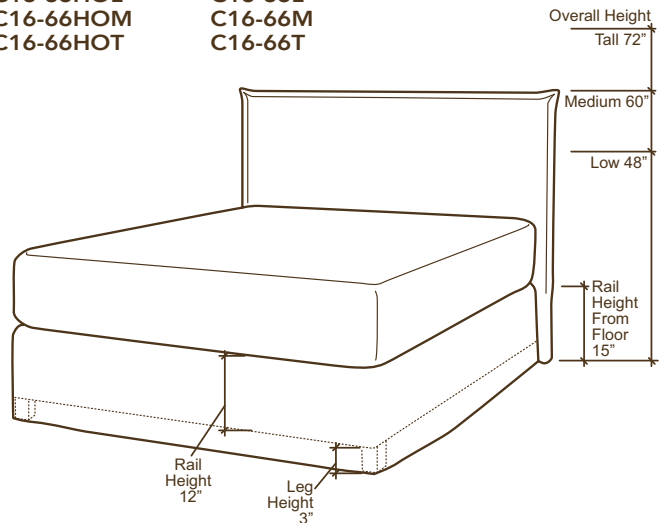

OVERALL	HEADBOARD	HEADBOARD WITH RAILS	HEADBOARD ONLY	HEADBOARD, FOOTBOARD AND RAILS
TWIN	W48 D85	LOW H48 MEDIUM H60 TALL H72	C16-30HL C16-30HM C16-30HT	C16-30HOL C16-30HOM C16-30HOT	C16-30L C16-30M C16-30T
FULL	W63 D85	LOW H48 MEDIUM H60 TALL H72	C16-46HL C16-46HM C16-46HT	C16-46HOL C16-46HOM C16-46HOT	C16-46L C16-46M C16-46T
QUEEN	W70 D90	LOW H48 MEDIUM H60 TALL H72	C16-50HL C16-50HM C16-50HT	C16-50HOL C16-50HOM C16-50HOT	C16-50L C16-50M C16-50T
CAL. KING	W83 D94	LOW H48 MEDIUM H60 TALL H72	C16-62HL C16-62HM C16-62HT	C16-62HOL C16-62HOM C16-62HOT	C16-62L C16-62M C16-62T
KING	W87 D90	LOW H48 MEDIUM H60 TALL H72	C16-66HL C16-66HM C16-66HT	C16-66HOL C16-66HOM C16-66HOT	C16-66L C16-66M C16-66T