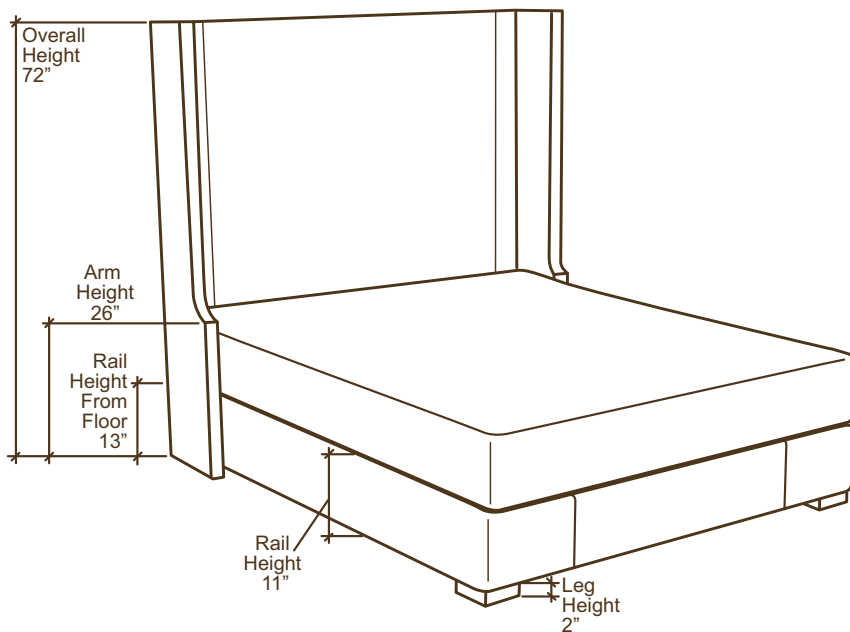

**95-66H
KING BED**

STANDARD WITH FRENCH SEAM
STANDARD WITH WELT
NO BOX SPRING NEEDED
PLATFORM COMES AS ONE PIECE –
CANNOT BE DISASSEMBLED
OAK FRAME

	OVERALL	HEADBOARD WITH RAILS
QUEEN	W65 D84 H72	95-50H
CAL. KING	W77 D88 H72	95-62H
KING	W81 D84 H72	95-66H