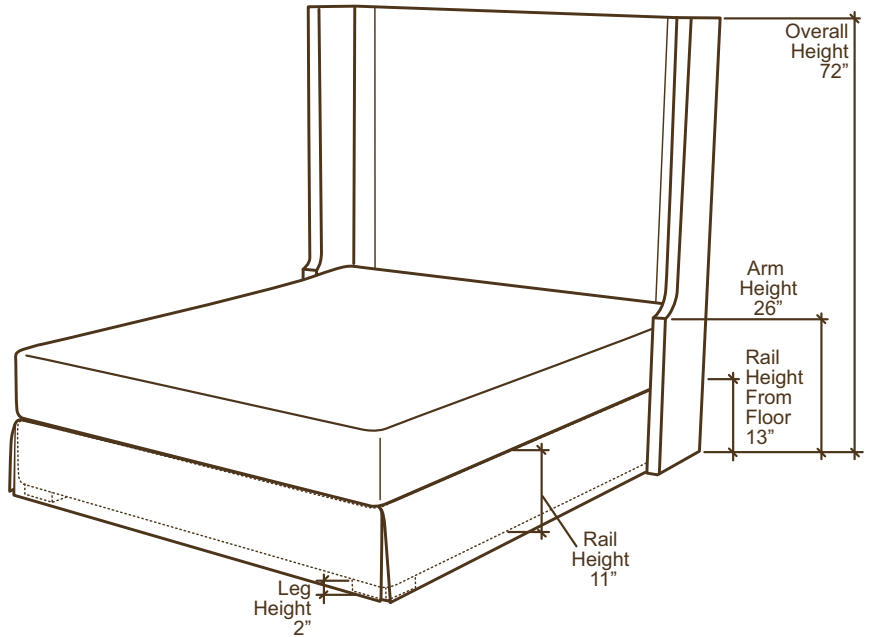

94-50H QUEEN BED

STANDARD WITH FRENCH SEAM
STANDARD WITH WELT
STANDARD WITH DRESSMAKER SKIRT
NO BOX SPRING NEEDED
OAK FRAME

	OVERALL	HEADBOARD WITH RAILS
QUEEN	W65 D84 H72	94-50H
CAL. KING	W77 D88 H72	94-62H
KING	W81 D84 H72	94-66H