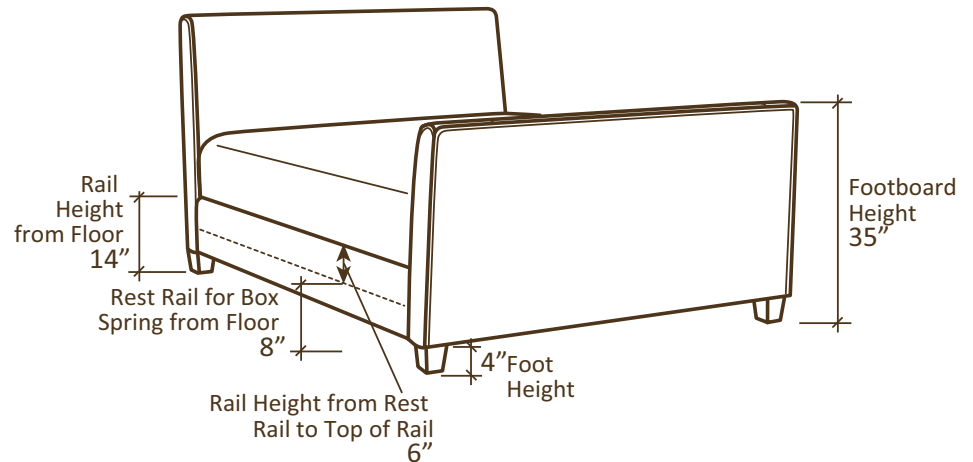

* LEATHER STANDARD WITH SEAMS ON HEADBOARD, FOOTBOARD AND RAILS.