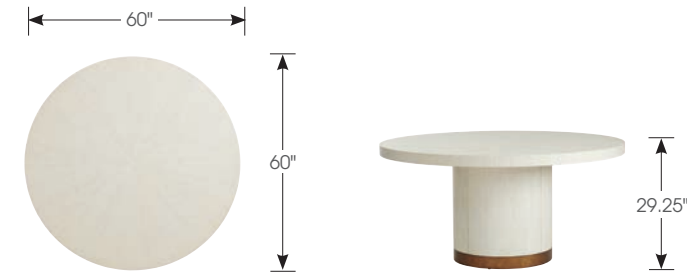

DINING TABLE TOP CONFIGURATIONS

931-875C Selfridge Round Dining Table
60 Diameter x 29.25H in.