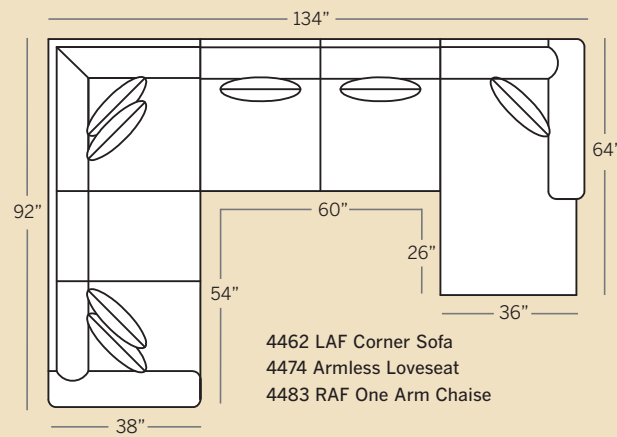

Note:
 • All Leather Styles (-L)
 Back Pillows are Velcro Semi-Attached
 • Leather (-L) and Leather/Fabric (-LF)
 Medium Nail Head Trim standard
 on Panel Arm

POPULAR SECTIONAL CONFIGURATIONS

4400 Sofa
 Overall: H 37 W 85 D 38
 Seating: H 17 W 67 D 21
 Seat Height: 20 Arm Height: 26
 Pillows: 2 P21

4495 Large Sofa
 Overall: H 37 W 91 D 38
 Seating: H 17 W 73 D 21
 Seat Height: 20 Arm Height: 26
 Pillows: 4 P21

4485 Sofa
 Overall: H 37 W 85 D 38
 Seating: H 17 W 67 D 21
 Seat Height: 20 Arm Height: 26
 Pillows: 2 P21

Drawings are 1/4" scale

Please note: All Track Arm Pieces are 2.5 inches less per arm on overall width.