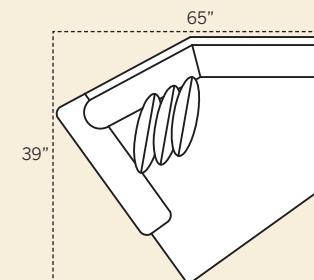

4480 Wedge
Overall: H 37 W 64 D 38
Seating: H 17 W 45 D 21
Seat Height: 20 Arm Height: N/A
Pillows: 2 P21

4442 LAF End Wedge
4443 RAF End Wedge
Overall: H 37 W 56 D 52
Seating: 17 W 40 D 40
Seat Height: 20 Arm Height: 26
Pillows: 3 P21