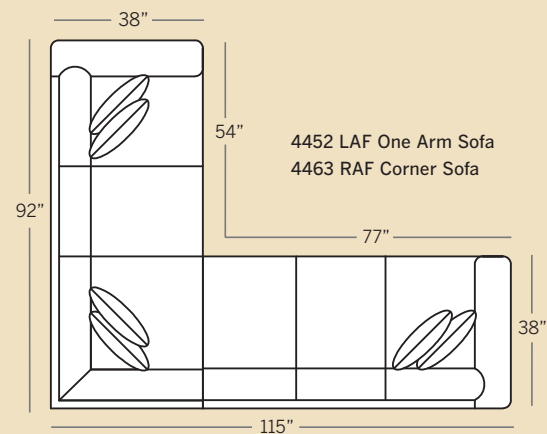

Note:
 • All Leather Styles (-L)
 Back Pillows are Velcro Semi-Attached
 • Leather (-L) and Leather/Fabric (-LF)
 Medium Nail Head Trim standard
 on Panel Arm

POPULAR SECTIONAL CONFIGURATIONS

4400 Sofa
 Overall: H 37 W 85 D 38
 Seating: H 17 W 67 D 21
 Seat Height: 20 Arm Height: 26
 Pillows: 2 P21

4495 Large Sofa
 Overall: H 37 W 91 D 38
 Seating: H 17 W 73 D 21
 Seat Height: 20 Arm Height: 26
 Pillows: 4 P21

4485 Sofa
 Overall: H 37 W 85 D 38
 Seating: H 17 W 67 D 21
 Seat Height: 20 Arm Height: 26
 Pillows: 2 P21

Drawings are 1/4" scale

Please note: All Track Arm Pieces are 2.5 inches less per arm on overall width.