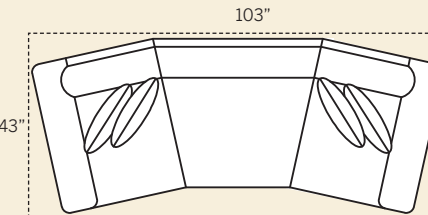

4465 Conversation Sofa
Overall: H 37 W 103 D 38
Seating: H 17 W 85 D 21
Seat Height: 20 Arm Height: 26
Pillows: 4 P21