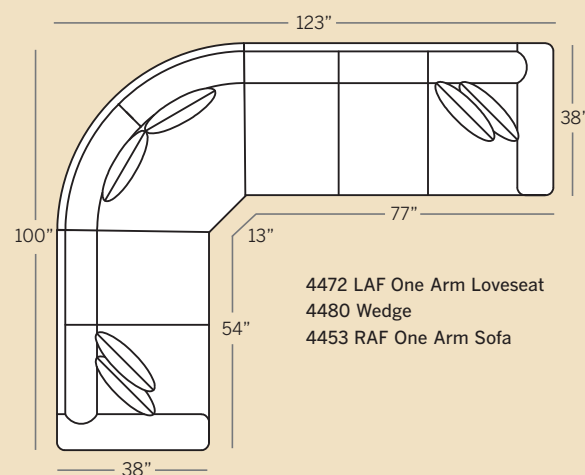

Note:
 • All Leather Styles (-L)
 Back Pillows are Velcro Semi-Attached
 • Leather (-L) and Leather/Fabric (-LF)
 Medium Nail Head Trim standard
 on Panel Arm

POPULAR SECTIONAL CONFIGURATIONS

4400 Sofa
 Overall: H 37 W 85 D 38
 Seating: H 17 W 67 D 21
 Seat Height: 20 Arm Height: 26
 Pillows: 2 P21

4495 Large Sofa
 Overall: H 37 W 91 D 38
 Seating: H 17 W 73 D 21
 Seat Height: 20 Arm Height: 26
 Pillows: 4 P21

4485 Sofa
 Overall: H 37 W 85 D 38
 Seating: H 17 W 67 D 21
 Seat Height: 20 Arm Height: 26
 Pillows: 2 P21

4455 Chair & 1/2
 Overall: H 37 W 48 D 40
 Seating: H 17 W 30 D 22
 Seat Height: 20 Arm Height: 26
 Pillows: 2 P21

4420 Loveseat
 Overall: H 37 W 62 D 38
 Seating: H 17 W 44 D 21
 Seat Height: 20 Arm Height: 26
 Pillows: 2 P21

Drawings are 1/4" scale

Please note: All Track Arm Pieces are 2.5 inches less per arm on overall width.