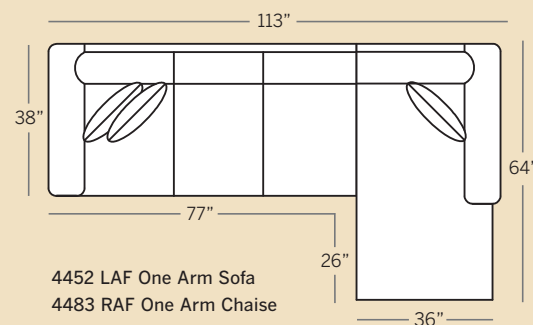

Note:
 • All Leather Styles (-L)
 Back Pillows are Velcro Semi-Attached
 • Leather (-L) and Leather/Fabric (-LF)
 Medium Nail Head Trim standard
 on Panel Arm

POPULAR SECTIONAL CONFIGURATIONS

4400 Sofa
 Overall: H 37 W 85 D 38
 Seating: H 17 W 67 D 21
 Seat Height: 20 Arm Height: 26
 Pillows: 2 P21

4495 Large Sofa
 Overall: H 37 W 91 D 38
 Seating: H 17 W 73 D 21
 Seat Height: 20 Arm Height: 26
 Pillows: 4 P21

4485 Sofa
 Overall: H 37 W 85 D 38
 Seating: H 17 W 67 D 21
 Seat Height: 20 Arm Height: 26
 Pillows: 2 P21

Drawings are 1/4" scale

Please note: All Track Arm Pieces are 2.5 inches less per arm on overall width.