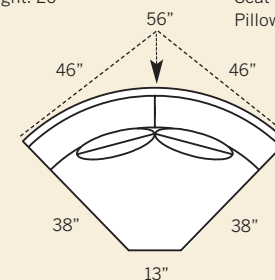

4461 Corner Chair
 Overall: H 37 W 38 D 38
 Seating: H 17 W 21 D 21
 Seat Height: 20 Arm Height: N/A
 Pillows: 2 P21

4408 Ottoman
 Overall: H 18 W 28 D 21

4468 Ottoman & 1/2
 Overall: H 18 W 38 D 25

4462 LAF Corner Sofa
4463 RAF Corner Sofa
 Overall: H 37 W 92 D 38
 Seating: H 17 W 83 D 21
 Seat Height: 20 Arm Height: 26
 Pillows: 4 P21

4452 LAF One Arm Sofa
4453 RAF One Arm Sofa
 Overall: H 37 W 77 D 38
 Seating: H 17 W 68 D 21
 Seat Height: 20 Arm Height: 26
 Pillows: 2 P21

4484 Armless Sofa
 Overall: H 37 W 68 D 38
 Seating: H 17 W 68 D 21
 Seat Height: 20
 Pillows: 2 P21

4474 Armless Loveseat
 Overall: H 37 W 60 D 38
 Seating: H 17 W 60 D 21
 Seat Height: 20
 Pillows: 2 P21

4464 Armless Chair
 Overall: H 37 W 24 D 38
 Seating: H 17 W 24 D 21
 Seat Height: 20
 Pillows: 1 P21

Drawings are 1/4" scale

Please note: All Track Arm Pieces are 2.5 inches less per arm on overall width.