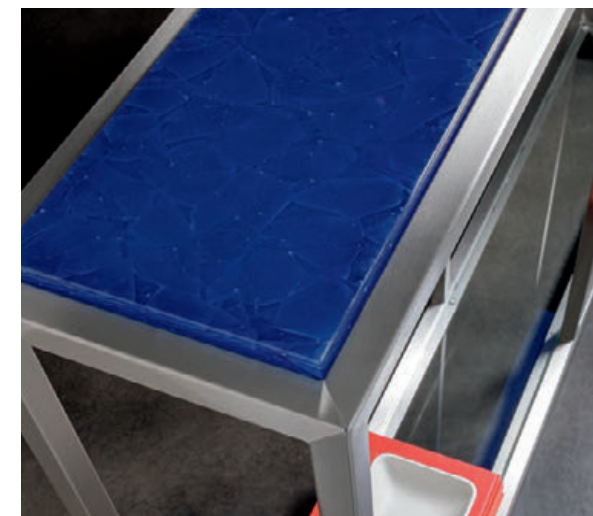

Stunning artistic glass revealing layered translucent shades of cerulean, cobalt and ultramarine in tops more than three-quarters of an inch thick and suspended in simple brushed stainless steel bases with tempered glass shelves below. *Each artistic top is unique and will vary in appearance and coloration from piece to piece.*

2288-966 Ultramarine Console
63.75W x 10D x 38H in.