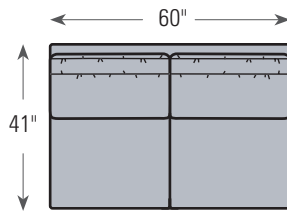

-- 22-86 2 Back / 2 Seat 86" Sofa

-- 31-86 3 Back / 1 Seat 86" Sofa

**1** SELECT ARM STYLE      **2** SELECT # OF BACKS AND # OF SEATS      **3** SELECT SOFA LENGTH

1

SELECT ARM STYLE

2

SELECT # OF BACKS AND # OF SEATS

3

SELECT SOFA LENGTH

-- **LC** Left Arm Chair

-- **RC** Right Arm Chair

-- **AC** Armless Chair

-- **SC** Corner Chair

-- **LAL** Left Arm Loveseat

-- **AL** Armless Loveseat