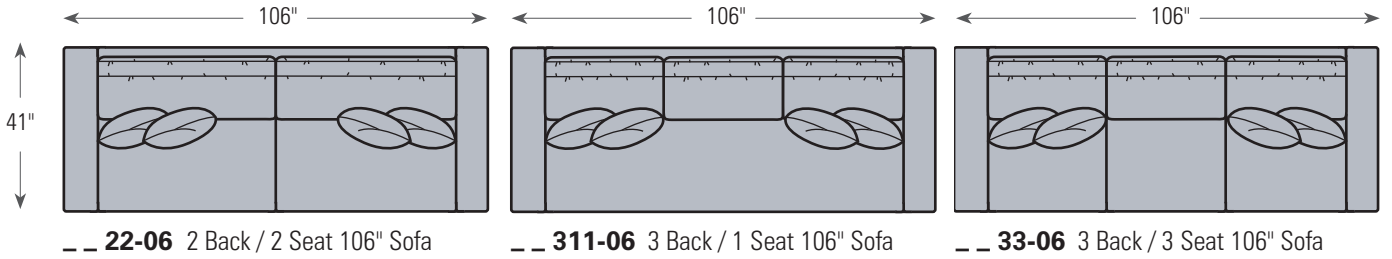

1 SELECT ARM STYLE   **2** SELECT # OF BACKS AND # OF SEATS   **3** SELECT SOFA LENGTH