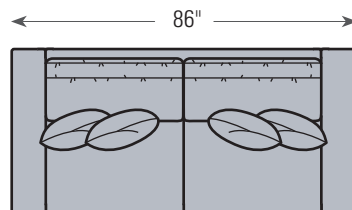

### SOFA LENGTHS"

- 86 - 96 - 106"
- 86 - 96 - 106"
- 86 - 96 - 106"
- 86 - 96 - 106"

### Frame Styles Shown in 1/4" scale.

-- 01 46" Chair

60-SO 37" Sectional Ottoman

60-OT 30" Ottoman

Ottomans available with  
**-W** = Wood Foot or  
**-R** = Rollers  
 MUST SPECIFY

-- 21-86 2 Back / 1 Seat 86" Sofa

-- 22-86 2 Back / 2 Seat 86" Sofa

-- 31-86 3 Back / 1 Seat 86" Sofa

**1** SELECT ARM STYLE      **2** SELECT # OF BACKS AND # OF SEATS      **3** SELECT SOFA LENGTH

1

SELECT ARM STYLE

2

SELECT # OF BACKS AND # OF SEATS