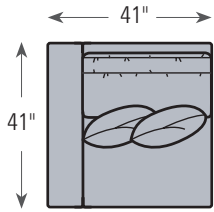

### Frame Styles Shown in 1/4" scale.

-- 01 46" Chair

60-SO 37" Sectional Ottoman

60-OT 30" Ottoman

Ottomans available with  
**-W** = Wood Foot or  
**-R** = Rollers  
 MUST SPECIFY

-- 21-86 2 Back / 1 Seat 86" Sofa

-- 22-86 2 Back / 2 Seat 86" Sofa

-- 31-86 3 Back / 1 Seat 86" Sofa

**1** SELECT ARM STYLE      **2** SELECT # OF BACKS AND # OF SEATS      **3** SELECT SOFA LENGTH

1

SELECT ARM STYLE

2

SELECT # OF BACKS AND # OF SEATS

3

SELECT SOFA LENGTH

-- **LC** Left Arm Chair

-- **RC** Right Arm Chair

-- **AC** Armless Chair

-- **SC** Corner Chair

-- **LAL** Left Arm Loveseat

-- **AL** Armless Loveseat