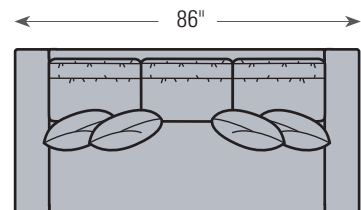

### SOFA LENGTHS"

- 86 - 96 - 106"
- 86 - 96 - 106"
- 86 - 96 - 106"
- 86 - 96 - 106"

### Frame Styles Shown in 1/4" scale.

-- 01 46" Chair

60-SO 37" Sectional Ottoman

60-OT 30" Ottoman

Ottomans available with  
**-W** = Wood Foot or  
**-R** = Rollers  
 MUST SPECIFY

-- 21-86 2 Back / 1 Seat 86" Sofa

-- 22-86 2 Back / 2 Seat 86" Sofa

-- 31-86 3 Back / 1 Seat 86" Sofa

**1** SELECT ARM STYLE      **2** SELECT # OF BACKS AND # OF SEATS      **3** SELECT SOFA LENGTH

1

SELECT ARM STYLE

2

SELECT # OF BACKS AND # OF SEATS