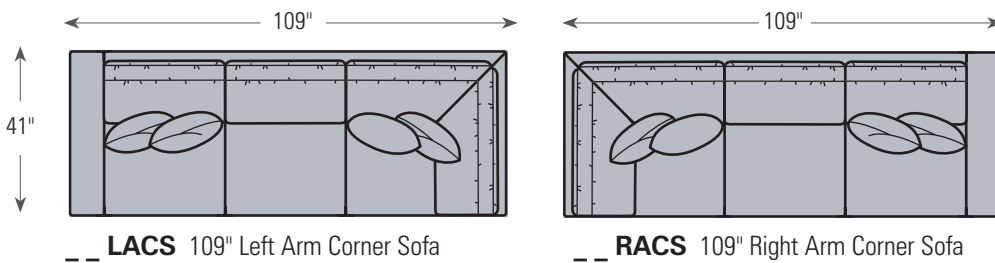

### SOFA LENGTHS"

- 86 - 96 - 106"
- 86 - 96 - 106"
- 86 - 96 - 106"
- 86 - 96 - 106"

### Frame Styles Shown in 1/4" scale.

-- 01 46" Chair

60-SO 37" Sectional Ottoman

60-OT 30" Ottoman

Ottomans available with  
**-W** = Wood Foot or  
**-R** = Rollers  
 MUST SPECIFY

-- 21-86 2 Back / 1 Seat 86" Sofa

-- 22-86 2 Back / 2 Seat 86" Sofa

-- 31-86 3 Back / 1 Seat 86" Sofa

**1** SELECT ARM STYLE      **2** SELECT # OF BACKS AND # OF SEATS      **3** SELECT SOFA LENGTH

1

SELECT ARM STYLE

2

SELECT # OF BACKS AND # OF SEATS