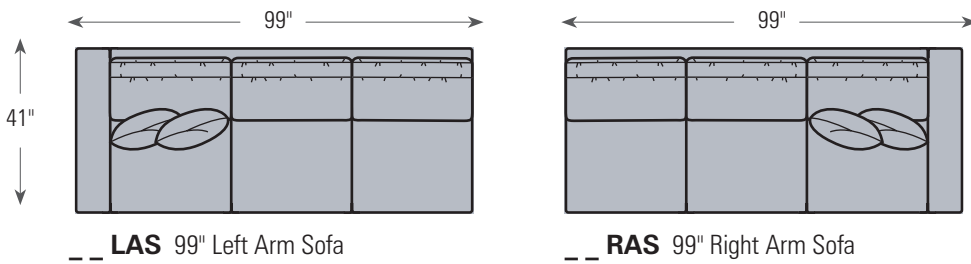

### SOFA LENGTHS"

- 86 - 96 - 106"
- 86 - 96 - 106"
- 86 - 96 - 106"
- 86 - 96 - 106"

### Frame Styles Shown in 1/4" scale.

-- 01 46" Chair

60-SO 37" Sectional Ottoman

60-OT 30" Ottoman

Ottomans available with  
**-W** = Wood Foot or  
**-R** = Rollers  
 MUST SPECIFY

-- 21-86 2 Back / 1 Seat 86" Sofa

-- 22-86 2 Back / 2 Seat 86" Sofa

-- 31-86 3 Back / 1 Seat 86" Sofa

**1** SELECT ARM STYLE      **2** SELECT # OF BACKS AND # OF SEATS      **3** SELECT SOFA LENGTH

1

SELECT ARM STYLE

2

SELECT # OF BACKS AND # OF SEATS