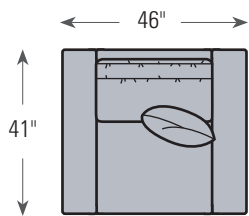

Frame Styles Shown in 1/4" scale.

-- 01 46" Chair