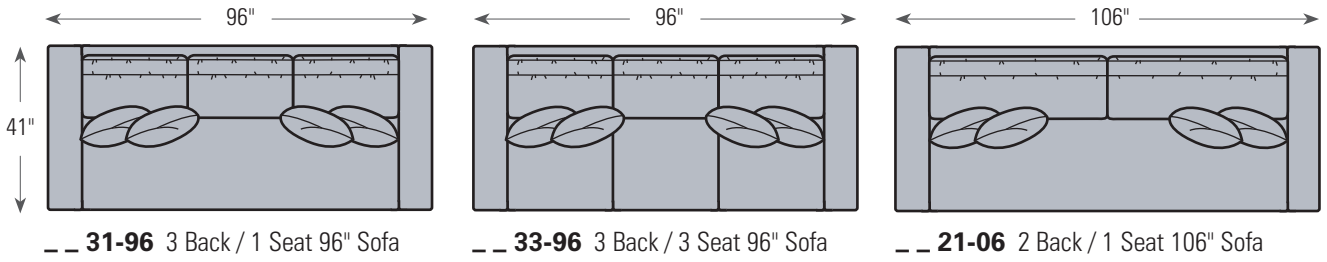

### SOFA LENGTHS"

- 86 - 96 - 106"
- 86 - 96 - 106"
- 86 - 96 - 106"
- 86 - 96 - 106"

### Frame Styles Shown in 1/4" scale.

-- 01 46" Chair

60-SO 37" Sectional Ottoman

60-OT 30" Ottoman

Ottomans available with  
**-W** = Wood Foot or  
**-R** = Rollers  
 MUST SPECIFY

-- 21-86 2 Back / 1 Seat 86" Sofa

-- 22-86 2 Back / 2 Seat 86" Sofa

-- 31-86 3 Back / 1 Seat 86" Sofa

**1** SELECT ARM STYLE      **2** SELECT # OF BACKS AND # OF SEATS      **3** SELECT SOFA LENGTH

1

SELECT ARM STYLE

2

SELECT # OF BACKS AND # OF SEATS