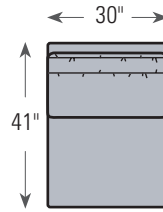

-- 22-86 2 Back / 2 Seat 86" Sofa

-- 31-86 3 Back / 1 Seat 86" Sofa

**1** SELECT ARM STYLE      **2** SELECT # OF BACKS AND # OF SEATS      **3** SELECT SOFA LENGTH

1

SELECT ARM STYLE

2

SELECT # OF BACKS AND # OF SEATS

3

SELECT SOFA LENGTH

-- **LC** Left Arm Chair

-- **RC** Right Arm Chair

-- **AC** Armless Chair

-- **SC** Corner Chair

-- **LAL** Left Arm Loveseat

-- **AL** Armless Loveseat