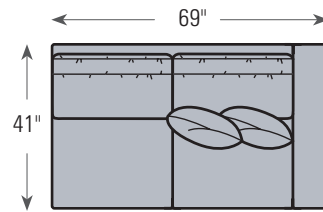

-- 22-86 2 Back / 2 Seat 86" Sofa

-- 31-86 3 Back / 1 Seat 86" Sofa

**1** SELECT ARM STYLE      **2** SELECT # OF BACKS AND # OF SEATS      **3** SELECT SOFA LENGTH

1

SELECT ARM STYLE

2

SELECT # OF BACKS AND # OF SEATS

3

SELECT SOFA LENGTH

-- **LC** Left Arm Chair

-- **RC** Right Arm Chair

-- **AC** Armless Chair

-- **SC** Corner Chair

-- **LAL** Left Arm Loveseat

-- **AL** Armless Loveseat