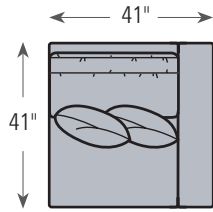

### SOFA LENGTHS"

- 86 - 96 - 106"
- 86 - 96 - 106"
- 86 - 96 - 106"
- 86 - 96 - 106"

### Frame Styles Shown in 1/4" scale.

-- 01 46" Chair

60-SO 37" Sectional Ottoman

60-OT 30" Ottoman

Ottomans available with  
**-W** = Wood Foot or  
**-R** = Rollers  
 MUST SPECIFY

-- 21-86 2 Back / 1 Seat 86" Sofa

-- 22-86 2 Back / 2 Seat 86" Sofa

-- 31-86 3 Back / 1 Seat 86" Sofa

**1** SELECT ARM STYLE      **2** SELECT # OF BACKS AND # OF SEATS      **3** SELECT SOFA LENGTH

1

SELECT ARM STYLE

2

SELECT # OF BACKS AND # OF SEATS

3

SELECT SOFA LENGTH

-- **LC** Left Arm Chair

-- **RC** Right Arm Chair

-- **AC** Armless Chair

-- **SC** Corner Chair

-- **LAL** Left Arm Loveseat

-- **AL** Armless Loveseat