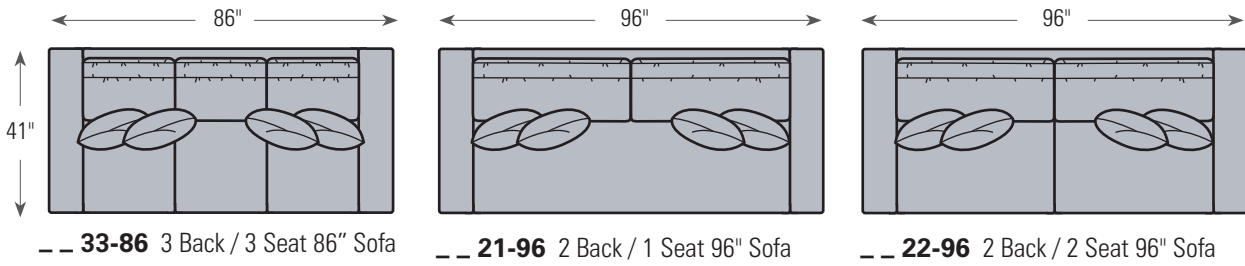

### SOFA LENGTHS"

- 86 - 96 - 106"
- 86 - 96 - 106"
- 86 - 96 - 106"
- 86 - 96 - 106"

### Frame Styles Shown in 1/4" scale.

-- 01 46" Chair

60-SO 37" Sectional Ottoman

60-OT 30" Ottoman

Ottomans available with  
**-W** = Wood Foot or  
**-R** = Rollers  
 MUST SPECIFY

-- 21-86 2 Back / 1 Seat 86" Sofa

-- 22-86 2 Back / 2 Seat 86" Sofa

-- 31-86 3 Back / 1 Seat 86" Sofa

**1** SELECT ARM STYLE      **2** SELECT # OF BACKS AND # OF SEATS      **3** SELECT SOFA LENGTH

1

SELECT ARM STYLE

2

SELECT # OF BACKS AND # OF SEATS