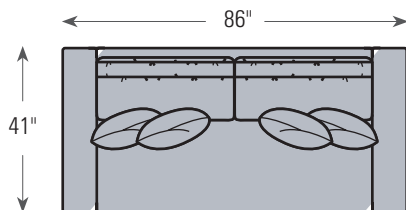

### SOFA LENGTHS"

- 86 - 96 - 106"
- 86 - 96 - 106"
- 86 - 96 - 106"
- 86 - 96 - 106"

### Frame Styles Shown in 1/4" scale.

-- 01 46" Chair

60-SO 37" Sectional Ottoman

60-OT 30" Ottoman

Ottomans available with  
**-W** = Wood Foot or  
**-R** = Rollers  
 MUST SPECIFY

-- 21-86 2 Back / 1 Seat 86" Sofa

-- 22-86 2 Back / 2 Seat 86" Sofa

-- 31-86 3 Back / 1 Seat 86" Sofa

**1** SELECT ARM STYLE      **2** SELECT # OF BACKS AND # OF SEATS      **3** SELECT SOFA LENGTH

1

SELECT ARM STYLE

2

SELECT # OF BACKS AND # OF SEATS