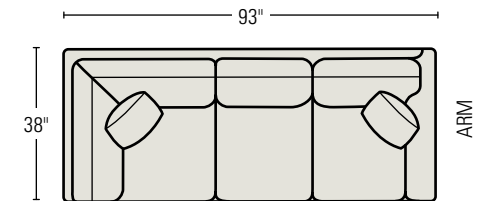

4400-OU
OTTOMAN
H17 W27 D20 in.
Standard with Rollers

8422-33U TWO CUSHION SLEEP SOFA
Standard Throw Pillows: 2

8433-33U THREE CUSHION SLEEP SOFA
Standard Throw Pillows: 2

44-AC1U
ARMLESS CHAIR

44-C1U
CORNER CHAIR
Standard Throw Pillow: 1

44-LA3U LEFT ARM SOFA
Standard Throw Pillow: 1

44-RA3U RIGHT ARM SOFA
Standard Throw Pillow: 1

84-LA33U LEFT ARM SLEEP SOFA
Standard Throw Pillow: 1

84-RA33U RIGHT ARM SLEEP SOFA
Standard Throw Pillow: 1

44-LAC3U LEFT ARM CORNER SOFA
Standard Throw Pillows: 2

44-RAC3U RIGHT ARM CORNER SOFA
Standard Throw Pillows: 2

44-LA2U LEFT ARM LOVESEAT
Standard Throw Pillow: 1

44-RA2U RIGHT ARM LOVESEAT
Standard Throw Pillow: 1