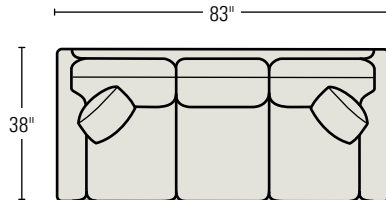

44 SERIES AVAILABLE STYLES

Shown in 1/4" scale

4422-3U
TWO CUSHION SOFA
Standard Throw Pillows: 2

4433-3U
THREE CUSHION SOFA
Standard Throw Pillows: 2

4401-1U CHAIR
Available with an optional Swivel Base.

4400-OU
OTTOMAN
H17 W27 D20 in.
Standard with Rollers

8422-33U TWO CUSHION SLEEP SOFA
Standard Throw Pillows: 2

8433-33U THREE CUSHION SLEEP SOFA
Standard Throw Pillows: 2

44-AC1U
ARMLESS CHAIR

44-C1U
CORNER CHAIR
Standard Throw Pillow: 1