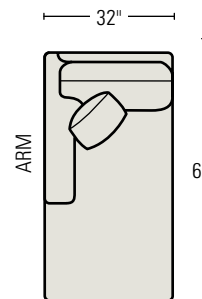

44-LA3U LEFT ARM SOFA
Standard Throw Pillow: 1

44-RA3U RIGHT ARM SOFA
Standard Throw Pillow: 1

84-LA33U LEFT ARM SLEEP SOFA
Standard Throw Pillow: 1

84-RA33U RIGHT ARM SLEEP SOFA
Standard Throw Pillow: 1

44-LAC3U LEFT ARM CORNER SOFA
Standard Throw Pillows: 2

44-RAC3U RIGHT ARM CORNER SOFA
Standard Throw Pillows: 2

44-LA2U LEFT ARM LOVESEAT
Standard Throw Pillow: 1

44-RA2U RIGHT ARM LOVESEAT
Standard Throw Pillow: 1

44-LA1U LEFT ARM CHAISE
W30 SD48 OD62 in.
Standard Throw Pillow: 1

44-RA1U RIGHT ARM CHAISE
W30 SD48 OD62 in.
Standard Throw Pillow: 1