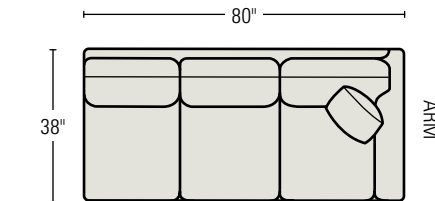

44-RA3U RIGHT ARM SOFA
Standard Throw Pillow: 1