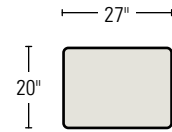

44 SERIES AVAILABLE STYLES

Shown in 1/4" scale

4422-3U
TWO CUSHION SOFA
Standard Throw Pillows: 2

4433-3U
THREE CUSHION SOFA
Standard Throw Pillows: 2

4401-1U CHAIR
Available with an optional Swivel Base.

4400-OU
OTTOMAN
H17 W27 D20 in.
Standard with Rollers

8422-33U TWO CUSHION SLEEP SOFA
Standard Throw Pillows: 2

8433-33U THREE CUSHION SLEEP SOFA
Standard Throw Pillows: 2

44-AC1U
ARMLESS CHAIR

44-C1U
CORNER CHAIR
Standard Throw Pillow: 1