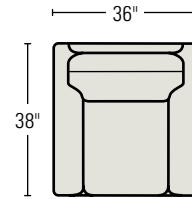

44 SERIES AVAILABLE STYLES

Shown in 1/4" scale

4422-3U
TWO CUSHION SOFA
Standard Throw Pillows: 2

4433-3U
THREE CUSHION SOFA
Standard Throw Pillows: 2

4401-1U CHAIR
Available with an optional Swivel Base.

4400-OU
OTTOMAN
H17 W27 D20 in.
Standard with Rollers

8422-33U TWO CUSHION SLEEP SOFA
Standard Throw Pillows: 2

8433-33U THREE CUSHION SLEEP SOFA
Standard Throw Pillows: 2

44-AC1U
ARMLESS CHAIR

44-C1U
CORNER CHAIR
Standard Throw Pillow: 1

44-LA1U LEFT ARM CHAISE
W30 SD48 OD62 in.
Standard Throw Pillow: 1

44-RA1U RIGHT ARM CHAISE
W30 SD48 OD62 in.
Standard Throw Pillow: 1