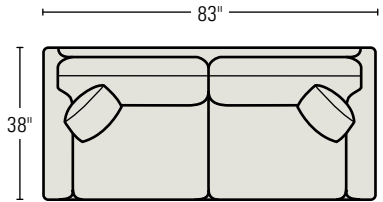

44 SERIES AVAILABLE STYLES

Shown in 1/4" scale

4422-3U
TWO CUSHION SOFA
Standard Throw Pillows: 2

4433-3U
THREE CUSHION SOFA
Standard Throw Pillows: 2

4401-1U CHAIR
Available with an optional Swivel Base.

4400-OU
OTTOMAN
H17 W27 D20 in.
Standard with Rollers

8422-33U TWO CUSHION SLEEP SOFA
Standard Throw Pillows: 2

8433-33U THREE CUSHION SLEEP SOFA
Standard Throw Pillows: 2

44-AC1U
ARMLESS CHAIR

44-C1U
CORNER CHAIR
Standard Throw Pillow: 1