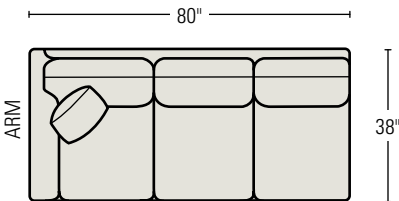

44 SERIES AVAILABLE STYLES

Shown in 1/4" scale

4422-3U
TWO CUSHION SOFA
Standard Throw Pillows: 2

4433-3U
THREE CUSHION SOFA
Standard Throw Pillows: 2

4401-1U CHAIR
Available with an optional Swivel Base.

4400-OU
OTTOMAN
H17 W27 D20 in.
Standard with Rollers

8422-33U TWO CUSHION SLEEP SOFA
Standard Throw Pillows: 2

8433-33U THREE CUSHION SLEEP SOFA
Standard Throw Pillows: 2

44-AC1U
ARMLESS CHAIR

44-C1U
CORNER CHAIR
Standard Throw Pillow: 1

44-LA3U LEFT ARM SOFA
Standard Throw Pillow: 1

44-RA3U RIGHT ARM SOFA
Standard Throw Pillow: 1

84-LA33U LEFT ARM SLEEP SOFA
Standard Throw Pillow: 1

84-RA33U RIGHT ARM SLEEP SOFA
Standard Throw Pillow: 1