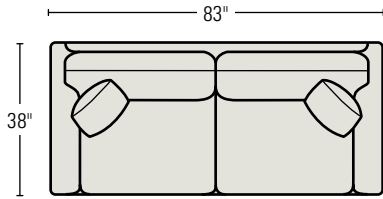

44 SERIES AVAILABLE STYLES

Shown in 1/4" scale

4422-3U
TWO CUSHION SOFA
Standard Throw Pillows: 2

4433-3U
THREE CUSHION SOFA
Standard Throw Pillows: 2

4401-1U CHAIR
Available with an optional Swivel Base.

4400-OU
OTTOMAN
H17 W27 D20 in.
Standard with Rollers

8422-33U TWO CUSHION SLEEP SOFA
Standard Throw Pillows: 2

8433-33U THREE CUSHION SLEEP SOFA
Standard Throw Pillows: 2

44-AC1U
ARMLESS CHAIR

44-C1U
CORNER CHAIR
Standard Throw Pillow: 1