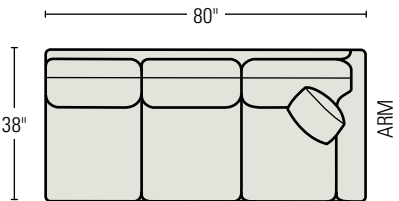

84-RA33U RIGHT ARM SLEEP SOFA
Standard Throw Pillow: 1