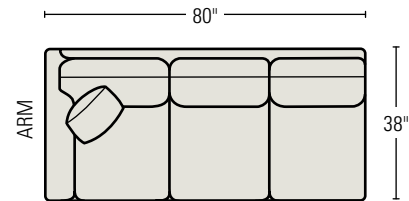

84-LA33U LEFT ARM SLEEP SOFA
Standard Throw Pillow: 1