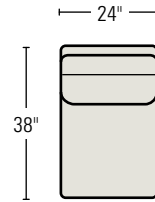

44 SERIES AVAILABLE STYLES

Shown in 1/4" scale

4422-3U
TWO CUSHION SOFA
Standard Throw Pillows: 2

4433-3U
THREE CUSHION SOFA
Standard Throw Pillows: 2

4401-1U CHAIR
Available with an optional Swivel Base.

4400-OU
OTTOMAN
H17 W27 D20 in.
Standard with Rollers

8422-33U TWO CUSHION SLEEP SOFA
Standard Throw Pillows: 2

8433-33U THREE CUSHION SLEEP SOFA
Standard Throw Pillows: 2

44-AC1U
ARMLESS CHAIR

44-C1U
CORNER CHAIR
Standard Throw Pillow: 1