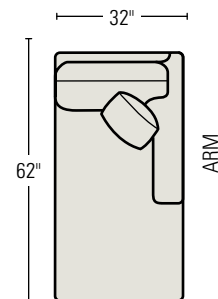

44-LA3U LEFT ARM SOFA
Standard Throw Pillow: 1

44-RA3U RIGHT ARM SOFA
Standard Throw Pillow: 1

84-LA33U LEFT ARM SLEEP SOFA
Standard Throw Pillow: 1

84-RA33U RIGHT ARM SLEEP SOFA
Standard Throw Pillow: 1

44-LAC3U LEFT ARM CORNER SOFA
Standard Throw Pillows: 2

44-RAC3U RIGHT ARM CORNER SOFA
Standard Throw Pillows: 2

44-LA2U LEFT ARM LOVESEAT
Standard Throw Pillow: 1

44-RA2U RIGHT ARM LOVESEAT
Standard Throw Pillow: 1

44-LA1U LEFT ARM CHAISE
W30 SD48 OD62 in.
Standard Throw Pillow: 1

44-RA1U RIGHT ARM CHAISE
W30 SD48 OD62 in.
Standard Throw Pillow: 1