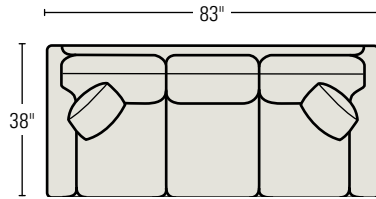

44 SERIES AVAILABLE STYLES

Shown in 1/4" scale

4422-3U
TWO CUSHION SOFA
Standard Throw Pillows: 2

4433-3U
THREE CUSHION SOFA
Standard Throw Pillows: 2

4401-1U CHAIR
Available with an optional Swivel Base.

4400-OU
OTTOMAN
H17 W27 D20 in.
Standard with Rollers

8422-33U TWO CUSHION SLEEP SOFA
Standard Throw Pillows: 2

8433-33U THREE CUSHION SLEEP SOFA
Standard Throw Pillows: 2

44-AC1U
ARMLESS CHAIR

44-C1U
CORNER CHAIR
Standard Throw Pillow: 1