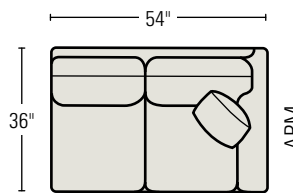

42-C1D/42-C1U
CORNER CHAIR
Standard Throw Pillow: 1

42-LA3D/42-LA3U
LEFT ARM SOFA
Standard Throw Pillow: 1

42-RA3D/42-RA3U
RIGHT ARM SOFA
Standard Throw Pillow: 1

82-LA33D/82-LA33U
LEFT ARM SLEEP SOFA
Standard Throw Pillow: 1

42-AC1D/42-AC1U
ARMLESS CHAIR

82-RA33D/82-RA33U
RIGHT ARM SLEEP SOFA
Standard Throw Pillow: 1

42-LAC3D/42-LAC3U LEFT
ARM CORNER SOFA
Standard Throw Pillows: 2

42-RAC3D/42-RAC3U RIGHT
ARM CORNER SOFA
Standard Throw Pillows: 2

4200-OD/4200-OU
OTTOMAN
H17 W27 D20 in.
Standard with Rollers

42-LA2D/42-LA2U LEFT
ARM LOVESEAT
Standard Throw Pillow: 1

42-RA2D/42-RA2U
RIGHT ARM LOVESEAT
Standard Throw Pillow: 1

42-LA1D/42-LA1U
LEFT ARM CHAISE
W29 SD48 OD62 in.
Standard Throw Pillow: 1