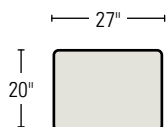

42-C1D/42-C1U
CORNER CHAIR
Standard Throw Pillow: 1

42-LA3D/42-LA3U
LEFT ARM SOFA
Standard Throw Pillow: 1

42-RA3D/42-RA3U
RIGHT ARM SOFA
Standard Throw Pillow: 1

82-LA33D/82-LA33U
LEFT ARM SLEEP SOFA
Standard Throw Pillow: 1

42-AC1D/42-AC1U
ARMLESS CHAIR

82-RA33D/82-RA33U
RIGHT ARM SLEEP SOFA
Standard Throw Pillow: 1

42-LAC3D/42-LAC3U LEFT
ARM CORNER SOFA
Standard Throw Pillows: 2

42-RAC3D/42-RAC3U RIGHT
ARM CORNER SOFA
Standard Throw Pillows: 2

4200-OD/4200-OU
OTTOMAN
H17 W27 D20 in.
Standard with Rollers

42-LA2D/42-LA2U LEFT
ARM LOVESEAT
Standard Throw Pillow: 1

42-RA2D/42-RA2U
RIGHT ARM LOVESEAT
Standard Throw Pillow: 1

42-LA1D/42-LA1U
LEFT ARM CHAISE
W29 SD48 OD62 in.
Standard Throw Pillow: 1