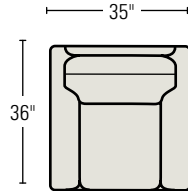

42 SERIES AVAILABLE STYLES

Shown in 1/4" scale

4222-4D/4222-4U
TWO CUSHION SOFA
Standard Throw Pillows: 2

4233-4D/4233-4U
THREE CUSHION SOFA
Standard Throw Pillows: 2

4222-3D/4222-3U
TWO CUSHION SOFA
Standard Throw Pillows: 2

4233-3D/4233-3U
THREE CUSHION SOFA
Standard Throw Pillows: 2

4201-1D/4201-1U
CHAIR
Available with an optional Swivel Base.

8222-33D/8222-33U TWO
CUSHION SLEEP SOFA
Standard Throw Pillows: 2

8233-33D/8233-33U THREE
CUSHION SLEEP SOFA
Standard Throw Pillows: 2