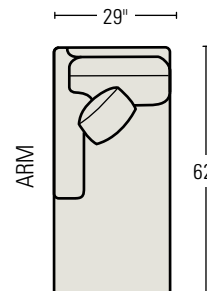

42-C1D/42-C1U
CORNER CHAIR
Standard Throw Pillow: 1

42-LA3D/42-LA3U
LEFT ARM SOFA
Standard Throw Pillow: 1

42-RA3D/42-RA3U
RIGHT ARM SOFA
Standard Throw Pillow: 1

82-LA33D/82-LA33U
LEFT ARM SLEEP SOFA
Standard Throw Pillow: 1

42-AC1D/42-AC1U
ARMLESS CHAIR

82-RA33D/82-RA33U
RIGHT ARM SLEEP SOFA
Standard Throw Pillow: 1

42-LAC3D/42-LAC3U LEFT
ARM CORNER SOFA
Standard Throw Pillows: 2

42-RAC3D/42-RAC3U RIGHT
ARM CORNER SOFA
Standard Throw Pillows: 2

4200-OD/4200-OU
OTTOMAN
H17 W27 D20 in.
Standard with Rollers

42-LA2D/42-LA2U LEFT
ARM LOVESEAT
Standard Throw Pillow: 1

42-RA2D/42-RA2U
RIGHT ARM LOVESEAT
Standard Throw Pillow: 1

42-LA1D/42-LA1U
LEFT ARM CHAISE
W29 SD48 OD62 in.
Standard Throw Pillow: 1