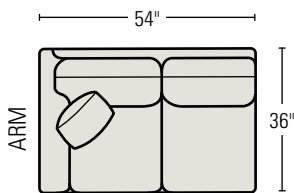

42-C1D/42-C1U
CORNER CHAIR
Standard Throw Pillow: 1

42-LA3D/42-LA3U
LEFT ARM SOFA
Standard Throw Pillow: 1

42-RA3D/42-RA3U
RIGHT ARM SOFA
Standard Throw Pillow: 1

82-LA33D/82-LA33U
LEFT ARM SLEEP SOFA
Standard Throw Pillow: 1

42-AC1D/42-AC1U
ARMLESS CHAIR

82-RA33D/82-RA33U
RIGHT ARM SLEEP SOFA
Standard Throw Pillow: 1

42-LAC3D/42-LAC3U LEFT
ARM CORNER SOFA
Standard Throw Pillows: 2

42-RAC3D/42-RAC3U RIGHT
ARM CORNER SOFA
Standard Throw Pillows: 2

4200-OD/4200-OU
OTTOMAN
H17 W27 D20 in.
Standard with Rollers

42-LA2D/42-LA2U LEFT
ARM LOVESEAT
Standard Throw Pillow: 1

42-RA2D/42-RA2U
RIGHT ARM LOVESEAT
Standard Throw Pillow: 1

42-LA1D/42-LA1U
LEFT ARM CHAISE
W29 SD48 OD62 in.
Standard Throw Pillow: 1