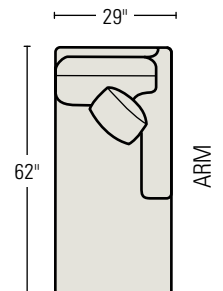

42-AC1D/42-AC1U
ARMLESS CHAIR

82-RA33D/82-RA33U
RIGHT ARM SLEEP SOFA
Standard Throw Pillow: 1

42-LAC3D/42-LAC3U LEFT
ARM CORNER SOFA
Standard Throw Pillows: 2

42-RAC3D/42-RAC3U RIGHT
ARM CORNER SOFA
Standard Throw Pillows: 2

4200-OD/4200-OU
OTTOMAN
H17 W27 D20 in.
Standard with Rollers

42-LA2D/42-LA2U LEFT
ARM LOVESEAT
Standard Throw Pillow: 1

42-RA2D/42-RA2U
RIGHT ARM LOVESEAT
Standard Throw Pillow: 1

42-LA1D/42-LA1U
LEFT ARM CHAISE
W29 SD48 OD62 in.
Standard Throw Pillow: 1

42-RA1D/42-RA1U
RIGHT ARM CHAISE
W29 SD48 OD62 in.
Standard Throw Pillow: 1