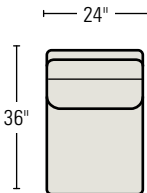

4233-3D/4233-3U
THREE CUSHION SOFA
Standard Throw Pillows: 2

4201-1D/4201-1U
CHAIR
Available with an optional Swivel Base.

8222-33D/8222-33U TWO
CUSHION SLEEP SOFA
Standard Throw Pillows: 2

8233-33D/8233-33U THREE
CUSHION SLEEP SOFA
Standard Throw Pillows: 2

42-C1D/42-C1U
CORNER CHAIR
Standard Throw Pillow: 1

42-LA3D/42-LA3U
LEFT ARM SOFA
Standard Throw Pillow: 1

42-RA3D/42-RA3U
RIGHT ARM SOFA
Standard Throw Pillow: 1

82-LA33D/82-LA33U
LEFT ARM SLEEP SOFA
Standard Throw Pillow: 1

42-AC1D/42-AC1U
ARMLESS CHAIR

82-RA33D/82-RA33U
RIGHT ARM SLEEP SOFA
Standard Throw Pillow: 1

42-LAC3D/42-LAC3U LEFT
ARM CORNER SOFA
Standard Throw Pillows: 2

42-RAC3D/42-RAC3U RIGHT
ARM CORNER SOFA
Standard Throw Pillows: 2

4200-OD/4200-OU
OTTOMAN
H17 W27 D20 in.
Standard with Rollers

42-LA2D/42-LA2U LEFT
ARM LOVESEAT
Standard Throw Pillow: 1

42-RA2D/42-RA2U
RIGHT ARM LOVESEAT
Standard Throw Pillow: 1

42-LA1D/42-LA1U
LEFT ARM CHAISE
W29 SD48 OD62 in.
Standard Throw Pillow: 1