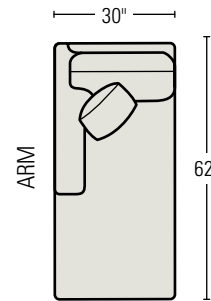

41-LA3U LEFT ARM SOFA
Standard Throw Pillow: 1

41-RA3U RIGHT ARM SOFA
Standard Throw Pillow: 1

81-LA33U LEFT ARM SLEEP SOFA
Standard Throw Pillow: 1

41-AC1U
ARMLESS CHAIR

81-RA33U RIGHT ARM SLEEP SOFA
Standard Throw Pillow: 1

41-LAC3U LEFT ARM CORNER SOFA
Standard Throw Pillows: 2

41-RAC3U RIGHT ARM CORNER SOFA
Standard Throw Pillows: 2

4100-OU
OTTOMAN
H17 W27 D20 in.
Standard with Rollers

41-LA2U LEFT ARM LOVESEAT
Standard Throw Pillow: 1

41-RA2U
RIGHT ARM LOVESEAT
Standard Throw Pillow: 1

41-LA1U LEFT ARM CHAISE
W30 SD48 OD62 in.
Standard Throw Pillow: 1

41-RA1U RIGHT ARM CHAISE
W30 SD48 OD62 in.
Standard Throw Pillow: 1