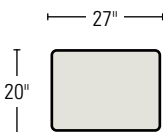

4101-1U CHAIR
Available with an optional Swivel Base.

8122-33U TWO CUSHION SLEEP SOFA
Standard Throw Pillows: 2

8133-33U THREE CUSHION SLEEP SOFA
Standard Throw Pillows: 2

41-C1U
CORNER CHAIR
Standard Throw Pillow: 1

41-LA3U LEFT ARM SOFA
Standard Throw Pillow: 1

41-RA3U RIGHT ARM SOFA
Standard Throw Pillow: 1

81-LA33U LEFT ARM SLEEP SOFA
Standard Throw Pillow: 1

41-AC1U
ARMLESS CHAIR

81-RA33U RIGHT ARM SLEEP SOFA
Standard Throw Pillow: 1

41-LAC3U LEFT ARM CORNER SOFA
Standard Throw Pillows: 2

41-RAC3U RIGHT ARM CORNER SOFA
Standard Throw Pillows: 2

4100-OU
OTTOMAN
H17 W27 D20 in.
Standard with Rollers

41-LA2U LEFT ARM LOVESEAT
Standard Throw Pillow: 1