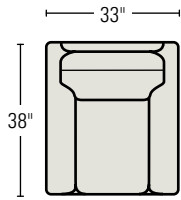

41 SERIES AVAILABLE STYLES

Shown in 1/4" scale

4122-4U
TWO CUSHION SOFA
Standard Throw Pillows: 2

4133-4U
THREE CUSHION SOFA
Standard Throw Pillows: 2

4122-3U
TWO CUSHION SOFA
Standard Throw Pillows: 2

4133-3U
THREE CUSHION SOFA
Standard Throw Pillows: 2

4101-1U CHAIR
Available with an optional Swivel Base.

8122-33U TWO CUSHION SLEEP SOFA
Standard Throw Pillows: 2

8133-33U THREE CUSHION SLEEP SOFA
Standard Throw Pillows: 2

41-C1U
CORNER CHAIR
Standard Throw Pillow: 1

41-RA2U
RIGHT ARM LOVESEAT
Standard Throw Pillow: 1

41-LA1U LEFT ARM CHAISE
W30 SD48 OD62 in.
Standard Throw Pillow: 1

41-RA1U RIGHT ARM CHAISE
W30 SD48 OD62 in.
Standard Throw Pillow: 1