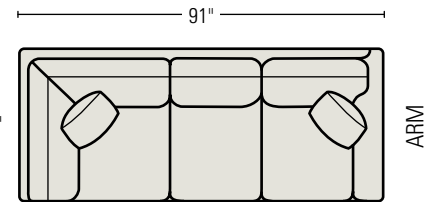

4101-1U CHAIR
Available with an optional Swivel Base.

8122-33U TWO CUSHION SLEEP SOFA
Standard Throw Pillows: 2

8133-33U THREE CUSHION SLEEP SOFA
Standard Throw Pillows: 2

41-C1U
CORNER CHAIR
Standard Throw Pillow: 1

41-LA3U LEFT ARM SOFA
Standard Throw Pillow: 1

41-RA3U RIGHT ARM SOFA
Standard Throw Pillow: 1

81-LA33U LEFT ARM SLEEP SOFA
Standard Throw Pillow: 1

41-AC1U
ARMLESS CHAIR

81-RA33U RIGHT ARM SLEEP SOFA
Standard Throw Pillow: 1

41-LAC3U LEFT ARM CORNER SOFA
Standard Throw Pillows: 2

41-RAC3U RIGHT ARM CORNER SOFA
Standard Throw Pillows: 2

4100-OU
OTTOMAN
H17 W27 D20 in.
Standard with Rollers

41-LA2U LEFT ARM LOVESEAT
Standard Throw Pillow: 1