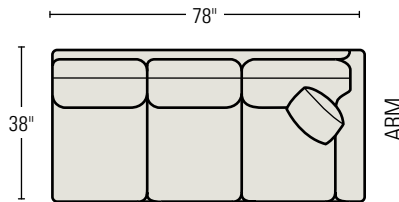

4101-1U CHAIR
Available with an optional Swivel Base.

8122-33U TWO CUSHION SLEEP SOFA
Standard Throw Pillows: 2

8133-33U THREE CUSHION SLEEP SOFA
Standard Throw Pillows: 2

41-C1U
CORNER CHAIR
Standard Throw Pillow: 1

41-LA3U LEFT ARM SOFA
Standard Throw Pillow: 1

41-RA3U RIGHT ARM SOFA
Standard Throw Pillow: 1

81-LA33U LEFT ARM SLEEP SOFA
Standard Throw Pillow: 1

41-AC1U
ARMLESS CHAIR

81-RA33U RIGHT ARM SLEEP SOFA
Standard Throw Pillow: 1

41-LAC3U LEFT ARM CORNER SOFA
Standard Throw Pillows: 2

41-RAC3U RIGHT ARM CORNER SOFA
Standard Throw Pillows: 2

4100-OU
OTTOMAN
H17 W27 D20 in.
Standard with Rollers

41-LA2U LEFT ARM LOVESEAT
Standard Throw Pillow: 1