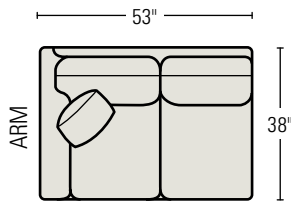

4101-1U CHAIR
Available with an optional Swivel Base.

8122-33U TWO CUSHION SLEEP SOFA
Standard Throw Pillows: 2

8133-33U THREE CUSHION SLEEP SOFA
Standard Throw Pillows: 2

41-C1U
CORNER CHAIR
Standard Throw Pillow: 1

41-LA3U LEFT ARM SOFA
Standard Throw Pillow: 1

41-RA3U RIGHT ARM SOFA
Standard Throw Pillow: 1

81-LA33U LEFT ARM SLEEP SOFA
Standard Throw Pillow: 1

41-AC1U
ARMLESS CHAIR

81-RA33U RIGHT ARM SLEEP SOFA
Standard Throw Pillow: 1

41-LAC3U LEFT ARM CORNER SOFA
Standard Throw Pillows: 2

41-RAC3U RIGHT ARM CORNER SOFA
Standard Throw Pillows: 2

4100-OU
OTTOMAN
H17 W27 D20 in.
Standard with Rollers

41-LA2U LEFT ARM LOVESEAT
Standard Throw Pillow: 1