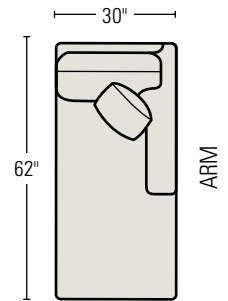

41-LA3U LEFT ARM SOFA
Standard Throw Pillow: 1

41-RA3U RIGHT ARM SOFA
Standard Throw Pillow: 1

81-LA33U LEFT ARM SLEEP SOFA
Standard Throw Pillow: 1

41-AC1U
ARMLESS CHAIR

81-RA33U RIGHT ARM SLEEP SOFA
Standard Throw Pillow: 1

41-LAC3U LEFT ARM CORNER SOFA
Standard Throw Pillows: 2

41-RAC3U RIGHT ARM CORNER SOFA
Standard Throw Pillows: 2

4100-OU
OTTOMAN
H17 W27 D20 in.
Standard with Rollers

41-LA2U LEFT ARM LOVESEAT
Standard Throw Pillow: 1

41-RA2U
RIGHT ARM LOVESEAT
Standard Throw Pillow: 1

41-LA1U LEFT ARM CHAISE
W30 SD48 OD62 in.
Standard Throw Pillow: 1

41-RA1U RIGHT ARM CHAISE
W30 SD48 OD62 in.
Standard Throw Pillow: 1