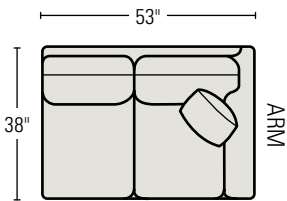

41-LA3U LEFT ARM SOFA
Standard Throw Pillow: 1

41-RA3U RIGHT ARM SOFA
Standard Throw Pillow: 1

81-LA33U LEFT ARM SLEEP SOFA
Standard Throw Pillow: 1

41-AC1U
ARMLESS CHAIR

81-RA33U RIGHT ARM SLEEP SOFA
Standard Throw Pillow: 1

41-LAC3U LEFT ARM CORNER SOFA
Standard Throw Pillows: 2

41-RAC3U RIGHT ARM CORNER SOFA
Standard Throw Pillows: 2

4100-OU
OTTOMAN
H17 W27 D20 in.
Standard with Rollers

41-LA2U LEFT ARM LOVESEAT
Standard Throw Pillow: 1

41-RA2U
RIGHT ARM LOVESEAT
Standard Throw Pillow: 1

41-LA1U LEFT ARM CHAISE
W30 SD48 OD62 in.
Standard Throw Pillow: 1

41-RA1U RIGHT ARM CHAISE
W30 SD48 OD62 in.
Standard Throw Pillow: 1