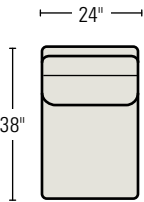

41 SERIES AVAILABLE STYLES

Shown in 1/4" scale

4122-4U
TWO CUSHION SOFA
Standard Throw Pillows: 2

4133-4U
THREE CUSHION SOFA
Standard Throw Pillows: 2

4122-3U
TWO CUSHION SOFA
Standard Throw Pillows: 2

4133-3U
THREE CUSHION SOFA
Standard Throw Pillows: 2

4101-1U CHAIR
Available with an optional Swivel Base.

8122-33U TWO CUSHION SLEEP SOFA
Standard Throw Pillows: 2

8133-33U THREE CUSHION SLEEP SOFA
Standard Throw Pillows: 2

41-C1U
CORNER CHAIR
Standard Throw Pillow: 1

41-LA3U LEFT ARM SOFA
Standard Throw Pillow: 1

41-RA3U RIGHT ARM SOFA
Standard Throw Pillow: 1

81-LA33U LEFT ARM SLEEP SOFA
Standard Throw Pillow: 1

41-AC1U
ARMLESS CHAIR

81-RA33U RIGHT ARM SLEEP SOFA
Standard Throw Pillow: 1