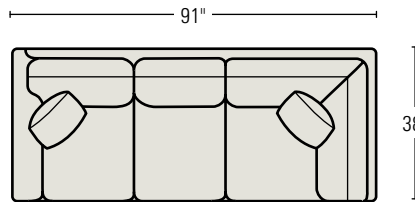

4101-1U CHAIR
Available with an optional Swivel Base.

8122-33U TWO CUSHION SLEEP SOFA
Standard Throw Pillows: 2

8133-33U THREE CUSHION SLEEP SOFA
Standard Throw Pillows: 2

41-C1U
CORNER CHAIR
Standard Throw Pillow: 1

41-LA3U LEFT ARM SOFA
Standard Throw Pillow: 1

41-RA3U RIGHT ARM SOFA
Standard Throw Pillow: 1

81-LA33U LEFT ARM SLEEP SOFA
Standard Throw Pillow: 1

41-AC1U
ARMLESS CHAIR

81-RA33U RIGHT ARM SLEEP SOFA
Standard Throw Pillow: 1

41-LAC3U LEFT ARM CORNER SOFA
Standard Throw Pillows: 2

41-RAC3U RIGHT ARM CORNER SOFA
Standard Throw Pillows: 2

4100-OU
OTTOMAN
H17 W27 D20 in.
Standard with Rollers

41-LA2U LEFT ARM LOVESEAT
Standard Throw Pillow: 1