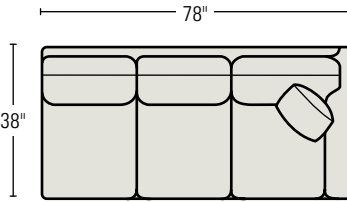

41 SERIES AVAILABLE STYLES

Shown in 1/4" scale

4122-4U
TWO CUSHION SOFA
Standard Throw Pillows: 2

4133-4U
THREE CUSHION SOFA
Standard Throw Pillows: 2

4122-3U
TWO CUSHION SOFA
Standard Throw Pillows: 2

4133-3U
THREE CUSHION SOFA
Standard Throw Pillows: 2

4101-1U CHAIR
Available with an optional Swivel Base.

8122-33U TWO CUSHION SLEEP SOFA
Standard Throw Pillows: 2

8133-33U THREE CUSHION SLEEP SOFA
Standard Throw Pillows: 2

41-C1U
CORNER CHAIR
Standard Throw Pillow: 1

41-LA3U LEFT ARM SOFA
Standard Throw Pillow: 1

41-RA3U RIGHT ARM SOFA
Standard Throw Pillow: 1

81-LA33U LEFT ARM SLEEP SOFA
Standard Throw Pillow: 1

41-AC1U
ARMLESS CHAIR

81-RA33U RIGHT ARM SLEEP SOFA
Standard Throw Pillow: 1