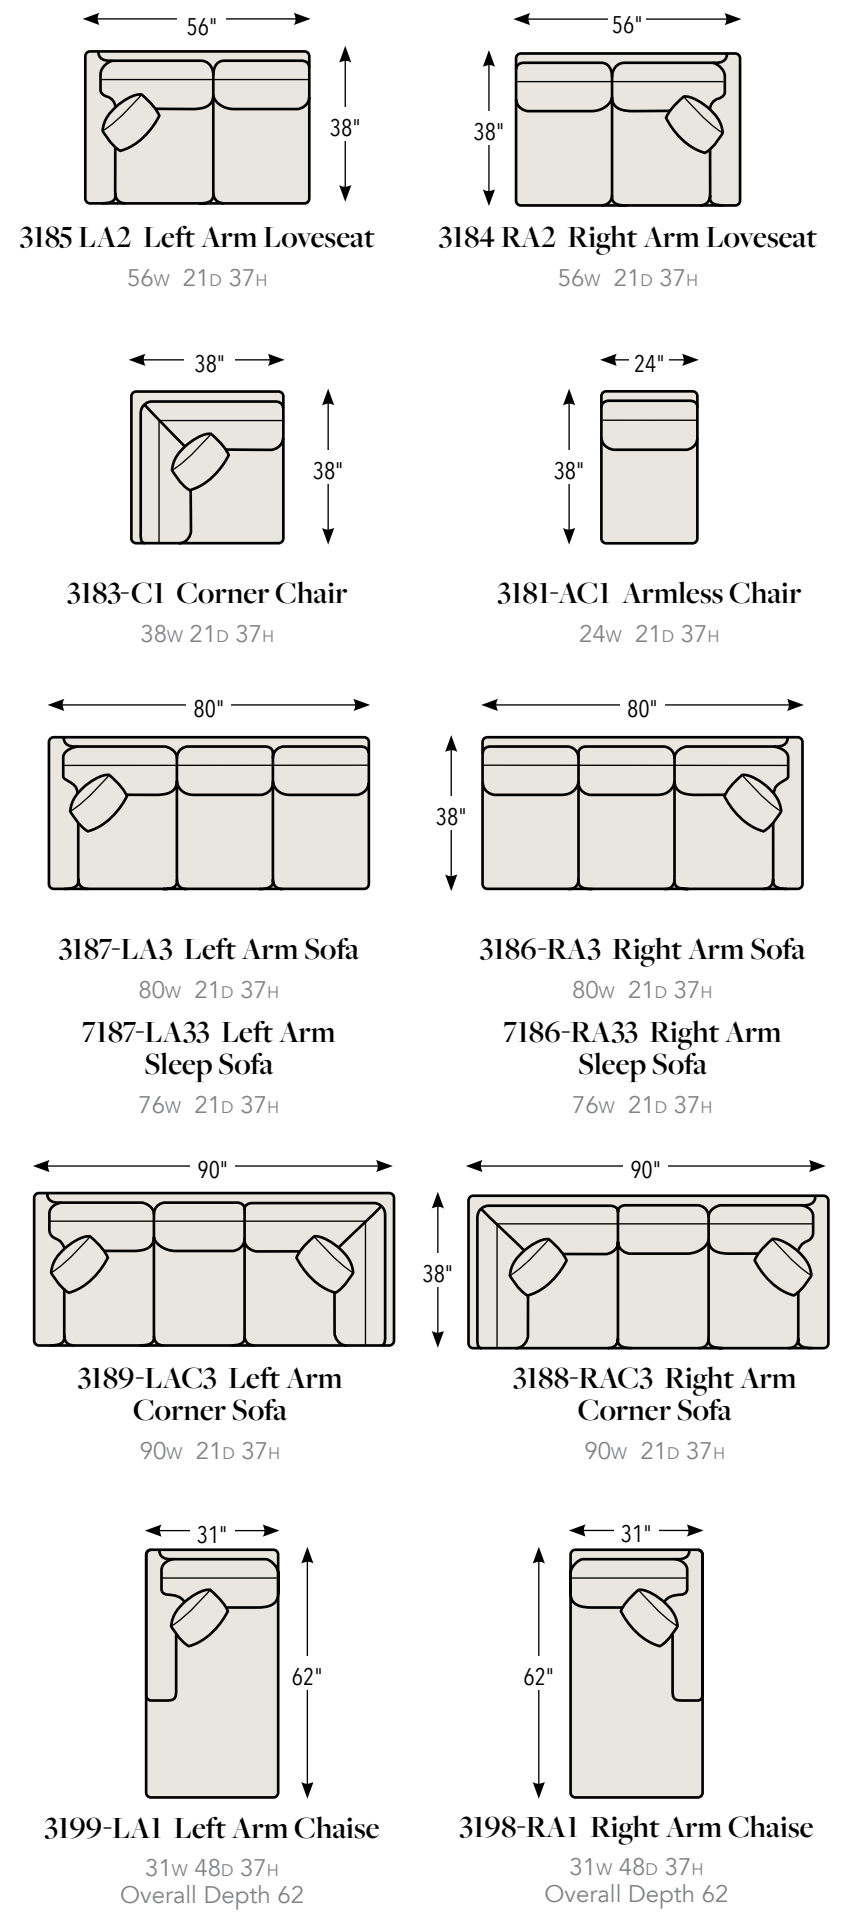

Standards:  
 Loose Pillow Back  
 Arm Height: 25"  
 Overall Depth: 38"  
 Seat Depth: 21"  
 Seat Height: 18"  
 Throw Pillow Size: 21" x 21"

3185-LAC3 Left Arm Corner Sofa  
 3185-RA3 Right Arm Sofa  
 LW10329 Riley Nested Side Table - Antique Eglomise

**3189-LAC3 Left Arm Corner Sofa**  
 37H 90W 21D  
 Overall Depth: 38  
 Standard Throw Pillows: 2

**3186-RA3 Right Arm Sofa**  
 37H 80W 21D  
 Overall Depth: 38  
 Standard Throw Pillows: 1

Scale 1/4" = Approx. 1'