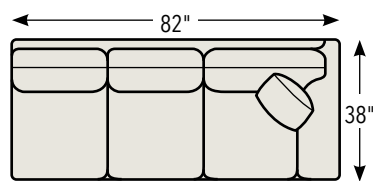

Sketched as: 7087-LA33 and 3088-RAC3

Note: For open sleeper dimensions, add approximately 55 inches from front of arm.

**3081 AC-1 Armless Chair**  
24w 38D 38H

**3083-C1 Corner Chair**  
35w 38D 38H

**3086 RA3 Right Arm Sofa**  
82w 38D 38H  
**7086 RA33 Right Arm Sleep Sofa**  
82w 38D 38H

**3087 LA3 Left Arm Sofa**  
82w 38D 38H  
**7087 LA33 Left Arm Sleep Sofa**  
82w 38D 38H

**3084 RA2 Right Arm Loveseat**  
58w 38D 38H

**3085 LA2 Left Arm Loveseat**  
58w 38D 38H

**3088 RAC3 Right Arm Corner Sofa**  
92w 38D 38H

**3089 LAC3 Left Arm Corner Sofa**  
92w 38D 38H

**3099 LA-1 Left Arm Chaise**  
33w 62D 38H  
Seat Depth: 48

**3098 RA-1 Right Arm Chaise**  
33w 62D 38H  
Seat Depth: 48

Sketches Show Standard Throw Pillows.  
Scale 1/4" = Approx. 1'

Standards:  
Semi-Attached Back  
Arm Height: 25"  
Seat Depth: 21"  
Seat Height: 19"  
Throw Pillow Size: 21" x 21"

The 30 Series Sectional is available with standard "Scroll Panel Arm" or with optional "Pleated Arm." Please specify arm type when ordering.