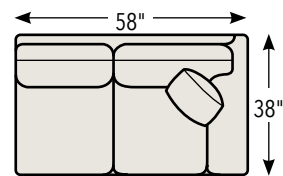

Sketched as: 7087-LA33 and 3088-RAC3

Note: For open sleeper dimensions, add approximately 55 inches from front of arm.

**3081 AC-1 Armless Chair**  
24w 38D 38H

**3083-C1 Corner Chair**  
35w 38D 38H

**3086 RA3 Right Arm Sofa**  
82w 38D 38H  
**7086 RA33 Right Arm Sleep Sofa**  
82w 38D 38H

**3087 LA3 Left Arm Sofa**  
82w 38D 38H  
**7087 LA33 Left Arm Sleep Sofa**  
82w 38D 38H

**3084 RA2 Right Arm Loveseat**  
58w 38D 38H

**3085 LA2 Left Arm Loveseat**  
58w 38D 38H

**3088 RAC3 Right Arm Corner Sofa**  
92w 38D 38H

**3089 LAC3 Left Arm Corner Sofa**  
92w 38D 38H

**3099 LA-1 Left Arm Chaise**  
33w 62D 38H  
Seat Depth: 48

**3098 RA-1 Right Arm Chaise**  
33w 62D 38H  
Seat Depth: 48

Sketches Show Standard Throw Pillows.  
Scale 1/4" = Approx. 1'

Standards:  
Semi-Attached Back  
Arm Height: 25"  
Seat Depth: 21"  
Seat Height: 19"  
Throw Pillow Size: 21" x 21"

The 30 Series Sectional is available with standard "Scroll Panel Arm" or with optional "Pleated Arm." Please specify arm type when ordering.