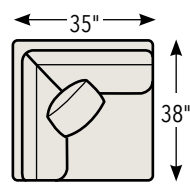

Sketched as: 7087-LA33 and 3088-RAC3

Note: For open sleeper dimensions, add approximately 55 inches from front of arm.

**3081 AC-1 Armless Chair**  
24w 38D 38H

**3083-C1 Corner Chair**  
35w 38D 38H

**3086 RA3 Right Arm Sofa**  
82w 38D 38H  
**7086 RA33 Right Arm Sleep Sofa**  
82w 38D 38H

**3087 LA3 Left Arm Sofa**  
82w 38D 38H  
**7087 LA33 Left Arm Sleep Sofa**  
82w 38D 38H

**3084 RA2 Right Arm Loveseat**  
58w 38D 38H

**3085 LA2 Left Arm Loveseat**  
58w 38D 38H

**3088 RAC3 Right Arm Corner Sofa**  
92w 38D 38H

**3089 LAC3 Left Arm Corner Sofa**  
92w 38D 38H

**3099 LA-1 Left Arm Chaise**  
33w 62D 38H  
Seat Depth: 48

**3098 RA-1 Right Arm Chaise**  
33w 62D 38H  
Seat Depth: 48

Sketches Show Standard Throw Pillows.  
Scale 1/4" = Approx. 1'

Standards:  
Semi-Attached Back  
Arm Height: 25"  
Seat Depth: 21"  
Seat Height: 19"  
Throw Pillow Size: 21" x 21"

The 30 Series Sectional is available with standard "Scroll Panel Arm" or with optional "Pleated Arm." Please specify arm type when ordering.