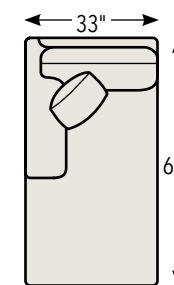

Sketched as: 7087-LA33 and 3088-RAC3

Note: For open sleeper dimensions, add approximately 55 inches from front of arm.

**3081 AC-1 Armless Chair**  
24w 38D 38H

**3083-C1 Corner Chair**  
35w 38D 38H

**3086 RA3 Right Arm Sofa**  
82w 38D 38H  
**7086 RA33 Right Arm Sleep Sofa**  
82w 38D 38H

**3087 LA3 Left Arm Sofa**  
82w 38D 38H  
**7087 LA33 Left Arm Sleep Sofa**  
82w 38D 38H

**3084 RA2 Right Arm Loveseat**  
58w 38D 38H

**3085 LA2 Left Arm Loveseat**  
58w 38D 38H

**3088 RAC3 Right Arm Corner Sofa**  
92w 38D 38H

**3089 LAC3 Left Arm Corner Sofa**  
92w 38D 38H

**3099 LA-1 Left Arm Chaise**  
33w 62D 38H  
Seat Depth: 48

**3098 RA-1 Right Arm Chaise**  
33w 62D 38H  
Seat Depth: 48

Sketches Show Standard Throw Pillows.  
Scale 1/4" = Approx. 1'

Standards:  
Semi-Attached Back  
Arm Height: 25"  
Seat Depth: 21"  
Seat Height: 19"  
Throw Pillow Size: 21" x 21"

The 30 Series Sectional is available with standard "Scroll Panel Arm" or with optional "Pleated Arm." Please specify arm type when ordering.