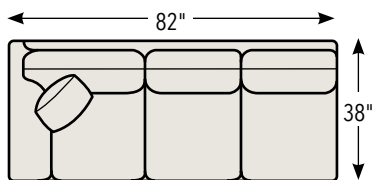

Sketched as: 7087-LA33 and 3088-RAC3

Note: For open sleeper dimensions, add approximately 55 inches from front of arm.

**3081 AC-1 Armless Chair**  
24w 38D 38H

**3083-C1 Corner Chair**  
35w 38D 38H

**3086 RA3 Right Arm Sofa**  
82w 38D 38H  
**7086 RA33 Right Arm Sleep Sofa**  
82w 38D 38H

**3087 LA3 Left Arm Sofa**  
82w 38D 38H  
**7087 LA33 Left Arm Sleep Sofa**  
82w 38D 38H

**3084 RA2 Right Arm Loveseat**  
58w 38D 38H

**3085 LA2 Left Arm Loveseat**  
58w 38D 38H

**3088 RAC3 Right Arm Corner Sofa**  
92w 38D 38H

**3089 LAC3 Left Arm Corner Sofa**  
92w 38D 38H

**3099 LA-1 Left Arm Chaise**  
33w 62D 38H  
Seat Depth: 48

**3098 RA-1 Right Arm Chaise**  
33w 62D 38H  
Seat Depth: 48

Sketches Show Standard Throw Pillows.  
Scale 1/4" = Approx. 1'

Standards:  
Semi-Attached Back  
Arm Height: 25"  
Seat Depth: 21"  
Seat Height: 19"  
Throw Pillow Size: 21" x 21"

The 30 Series Sectional is available with standard "Scroll Panel Arm" or with optional "Pleated Arm." Please specify arm type when ordering.