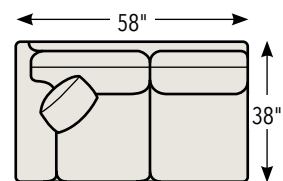

Sketched as: 7087-LA33 and 3088-RAC3

Note: For open sleeper dimensions, add approximately 55 inches from front of arm.

**3081 AC-1 Armless Chair**  
24w 38D 38H

**3083-C1 Corner Chair**  
35w 38D 38H

**3086 RA3 Right Arm Sofa**  
82w 38D 38H  
**7086 RA33 Right Arm Sleep Sofa**  
82w 38D 38H

**3087 LA3 Left Arm Sofa**  
82w 38D 38H  
**7087 LA33 Left Arm Sleep Sofa**  
82w 38D 38H

**3084 RA2 Right Arm Loveseat**  
58w 38D 38H

**3085 LA2 Left Arm Loveseat**  
58w 38D 38H

**3088 RAC3 Right Arm Corner Sofa**  
92w 38D 38H

**3089 LAC3 Left Arm Corner Sofa**  
92w 38D 38H

**3099 LA-1 Left Arm Chaise**  
33w 62D 38H  
Seat Depth: 48

**3098 RA-1 Right Arm Chaise**  
33w 62D 38H  
Seat Depth: 48

Sketches Show Standard Throw Pillows.  
Scale 1/4" = Approx. 1'

Standards:  
Semi-Attached Back  
Arm Height: 25"  
Seat Depth: 21"  
Seat Height: 19"  
Throw Pillow Size: 21" x 21"

The 30 Series Sectional is available with standard "Scroll Panel Arm" or with optional "Pleated Arm." Please specify arm type when ordering.