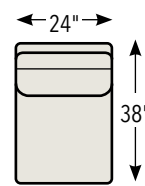

Sketched as: 7087-LA33 and 3088-RAC3

Note: For open sleeper dimensions, add approximately 55 inches from front of arm.

**3081 AC-1 Armless Chair**  
24w 38D 38H

**3083-C1 Corner Chair**  
35w 38D 38H

**3086 RA3 Right Arm Sofa**  
82w 38D 38H  
**7086 RA33 Right Arm Sleep Sofa**  
82w 38D 38H

**3087 LA3 Left Arm Sofa**  
82w 38D 38H  
**7087 LA33 Left Arm Sleep Sofa**  
82w 38D 38H

**3084 RA2 Right Arm Loveseat**  
58w 38D 38H

**3085 LA2 Left Arm Loveseat**  
58w 38D 38H

**3088 RAC3 Right Arm Corner Sofa**  
92w 38D 38H

**3089 LAC3 Left Arm Corner Sofa**  
92w 38D 38H

**3099 LA-1 Left Arm Chaise**  
33w 62D 38H  
Seat Depth: 48

**3098 RA-1 Right Arm Chaise**  
33w 62D 38H  
Seat Depth: 48

Sketches Show Standard Throw Pillows.  
Scale 1/4" = Approx. 1'

Standards:  
Semi-Attached Back  
Arm Height: 25"  
Seat Depth: 21"  
Seat Height: 19"  
Throw Pillow Size: 21" x 21"

The 30 Series Sectional is available with standard "Scroll Panel Arm" or with optional "Pleated Arm." Please specify arm type when ordering.