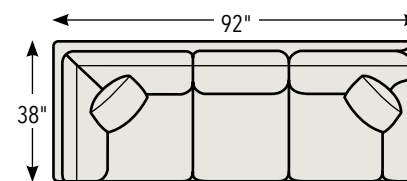

Sketched as: 7087-LA33 and 3088-RAC3

Note: For open sleeper dimensions, add approximately 55 inches from front of arm.

**3081 AC-1 Armless Chair**  
24w 38D 38H

**3083-C1 Corner Chair**  
35w 38D 38H

**3086 RA3 Right Arm Sofa**  
82w 38D 38H  
**7086 RA33 Right Arm Sleep Sofa**  
82w 38D 38H

**3087 LA3 Left Arm Sofa**  
82w 38D 38H  
**7087 LA33 Left Arm Sleep Sofa**  
82w 38D 38H

**3084 RA2 Right Arm Loveseat**  
58w 38D 38H

**3085 LA2 Left Arm Loveseat**  
58w 38D 38H

**3088 RAC3 Right Arm Corner Sofa**  
92w 38D 38H

**3089 LAC3 Left Arm Corner Sofa**  
92w 38D 38H

**3099 LA-1 Left Arm Chaise**  
33w 62D 38H  
Seat Depth: 48

**3098 RA-1 Right Arm Chaise**  
33w 62D 38H  
Seat Depth: 48

Sketches Show Standard Throw Pillows.  
Scale 1/4" = Approx. 1'

Standards:  
Semi-Attached Back  
Arm Height: 25"  
Seat Depth: 21"  
Seat Height: 19"  
Throw Pillow Size: 21" x 21"

The 30 Series Sectional is available with standard "Scroll Panel Arm" or with optional "Pleated Arm." Please specify arm type when ordering.